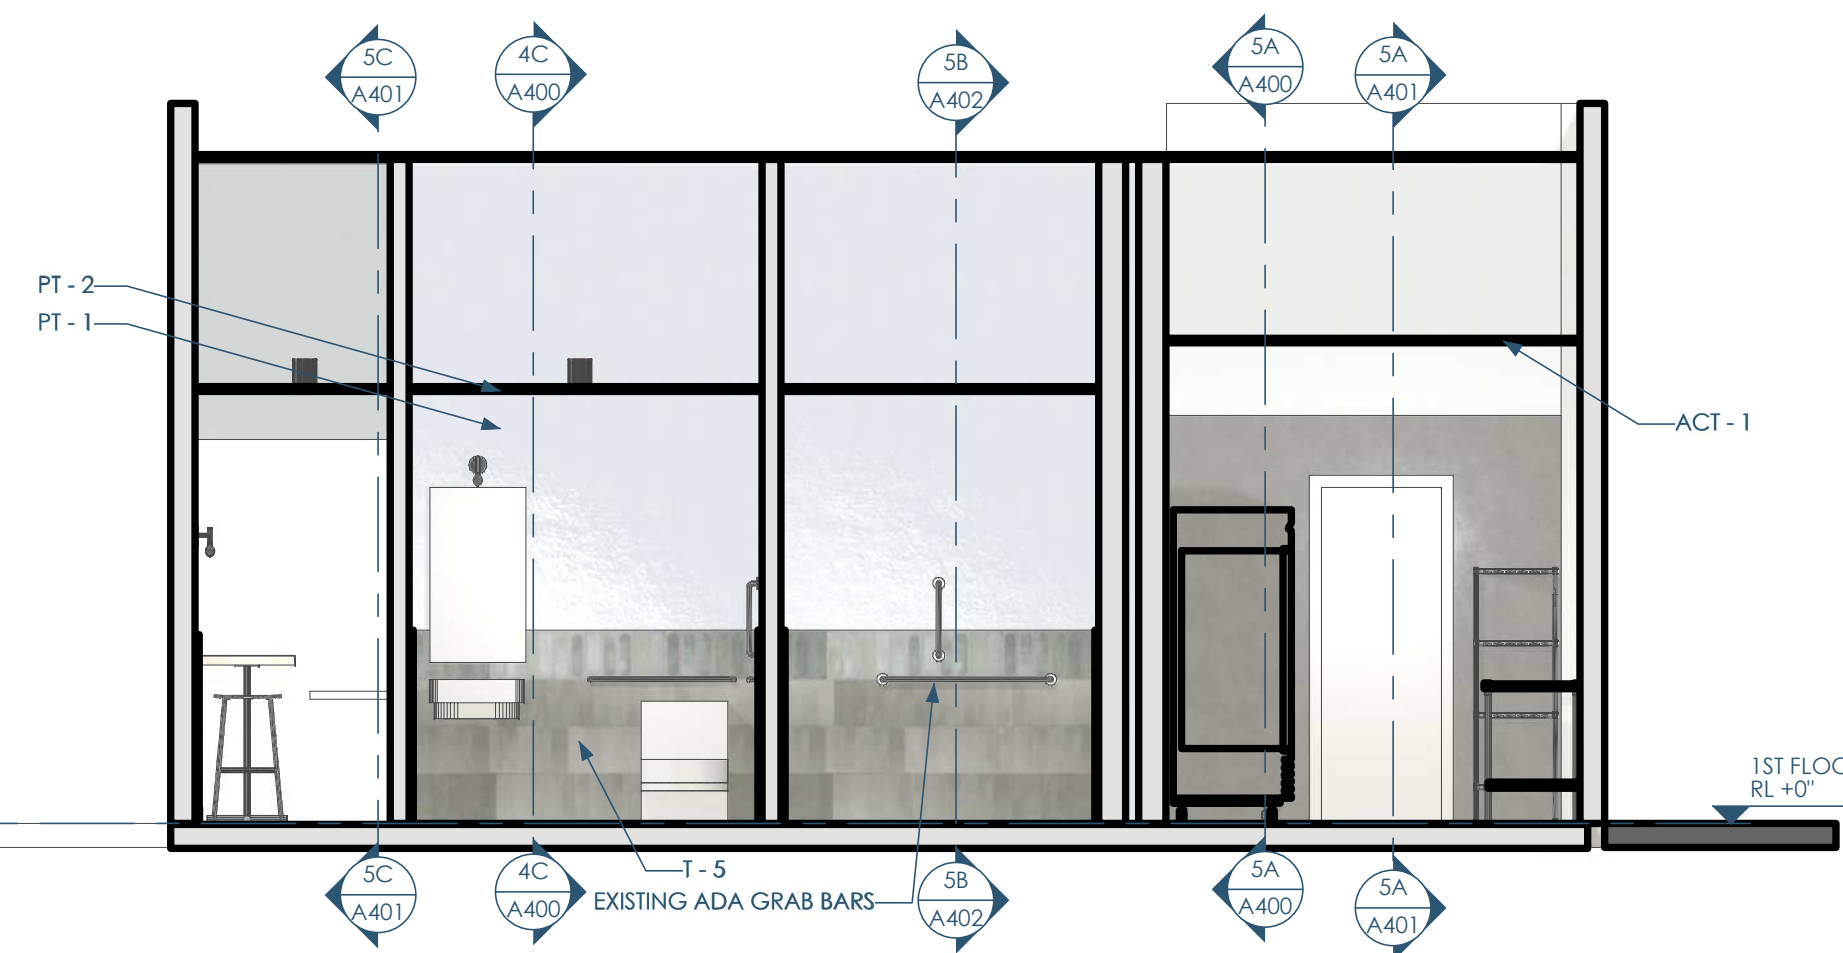

4C/A402 SECTION - E\_W - HOOD - S  
1/4"=1'-0"

5B/A402 SECTION - N\_S - EMP - E  
1/4"=1'-0"

4A/A402 SECTION - E\_W - REST - N  
1/4"=1'-0"

Owner: Forage Kitchen  
5352 King James Way  
Fitchburg, WI 53719  
eatforage.com