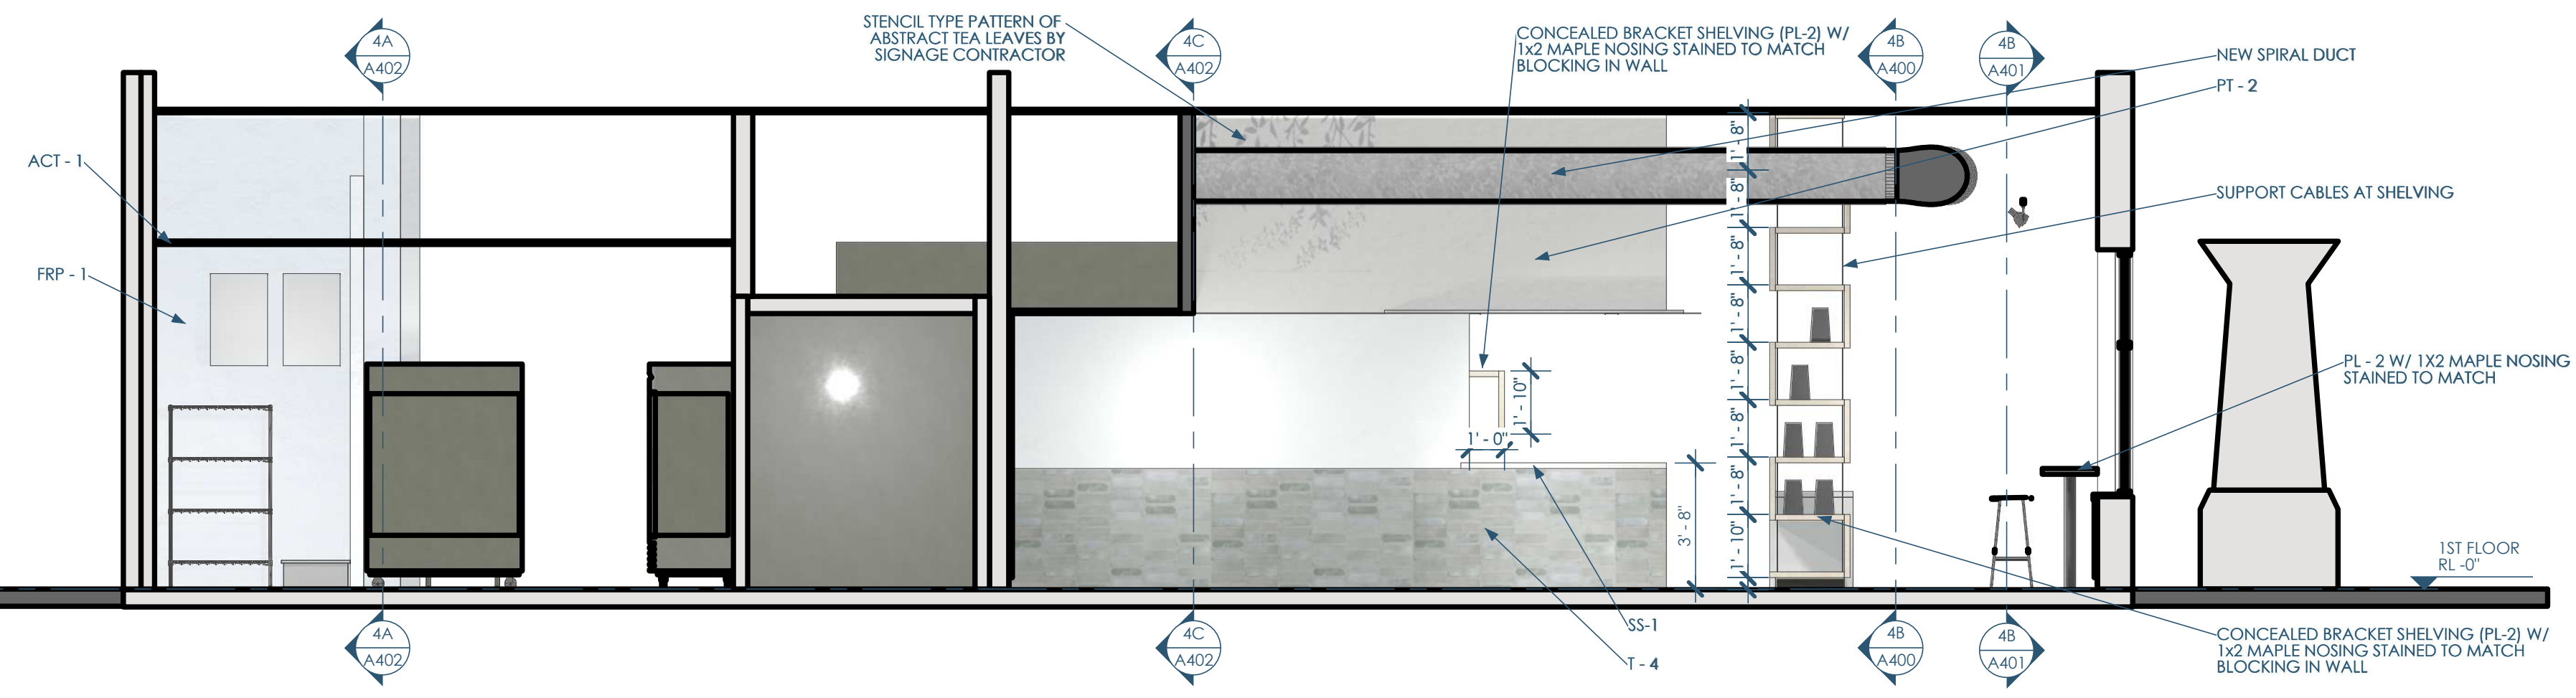

4C/A400 SECTION - N\_S - LINE - E  
1/4"=1'-0"

4B/A400 SECTION - E\_W - POS - S  
1/4"=1'-0"

5A/A400 SECTION - N\_S - DINING - W  
1/4"=1'-0"

Owner: Forage Kitchen  
5352 King James Way  
Fitchburg, WI 53719  
eatforage.com

5C/A401 SECTION - N,S - LINE\_WALL - W  
1/4"=1'-0"

4B/A401 SECTION - E,W - POS - N  
1/4"=1'-0"

5A/A401 SECTION - N,S - DINING - E  
1/4"=1'-0"

Owner: Forage Kitchen  
5352 King James Way  
Fitchburg, WI 53719  
eatforage.com