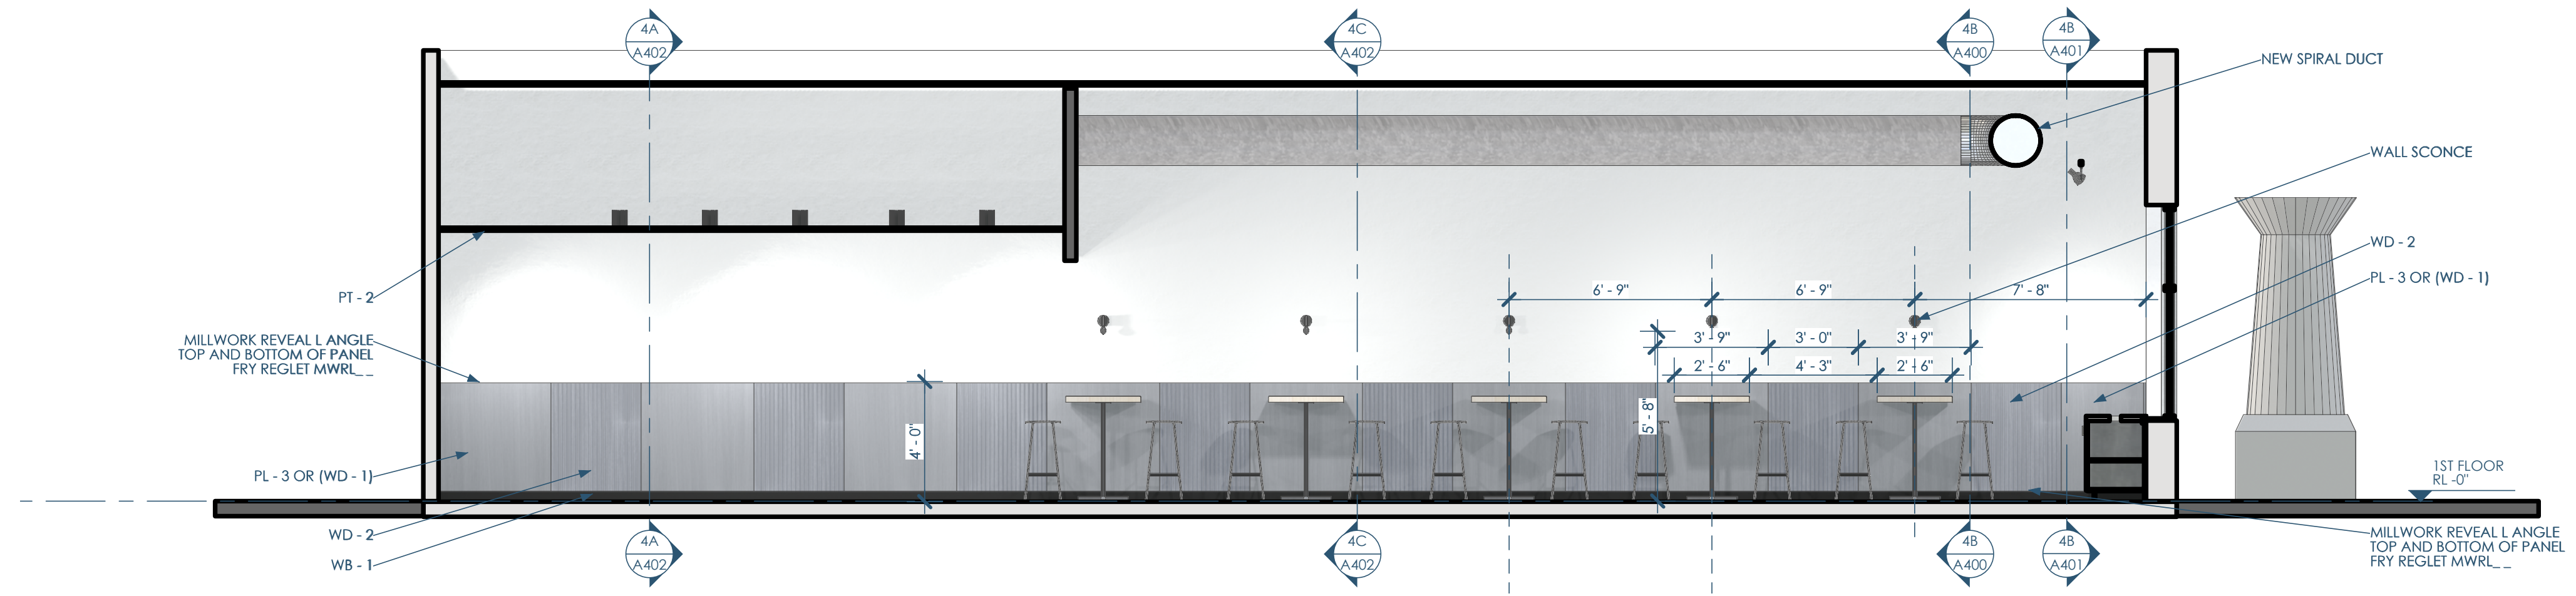

4C/A400 SECTION - N\_S - LINE - E  
1/4"=1'-0"

4B/A400 SECTION - E\_W - POS - S  
1/4"=1'-0"

5A/A400 SECTION - N\_S - DINING - W  
1/4"=1'-0"

Owner: Forage Kitchen  
5352 King James Way  
Fitchburg, WI 53719  
eatforage.com

5C/A401 SECTION - N,S - LINE\_WALL - W  
1/4"=1'-0"

4B/A401 SECTION - E,W - POS - N  
1/4"=1'-0"

5A/A401 SECTION - N,S - DINING - E  
1/4"=1'-0"

Owner: Forage Kitchen  
5352 King James Way  
Fitchburg, WI 53719  
eatforage.com