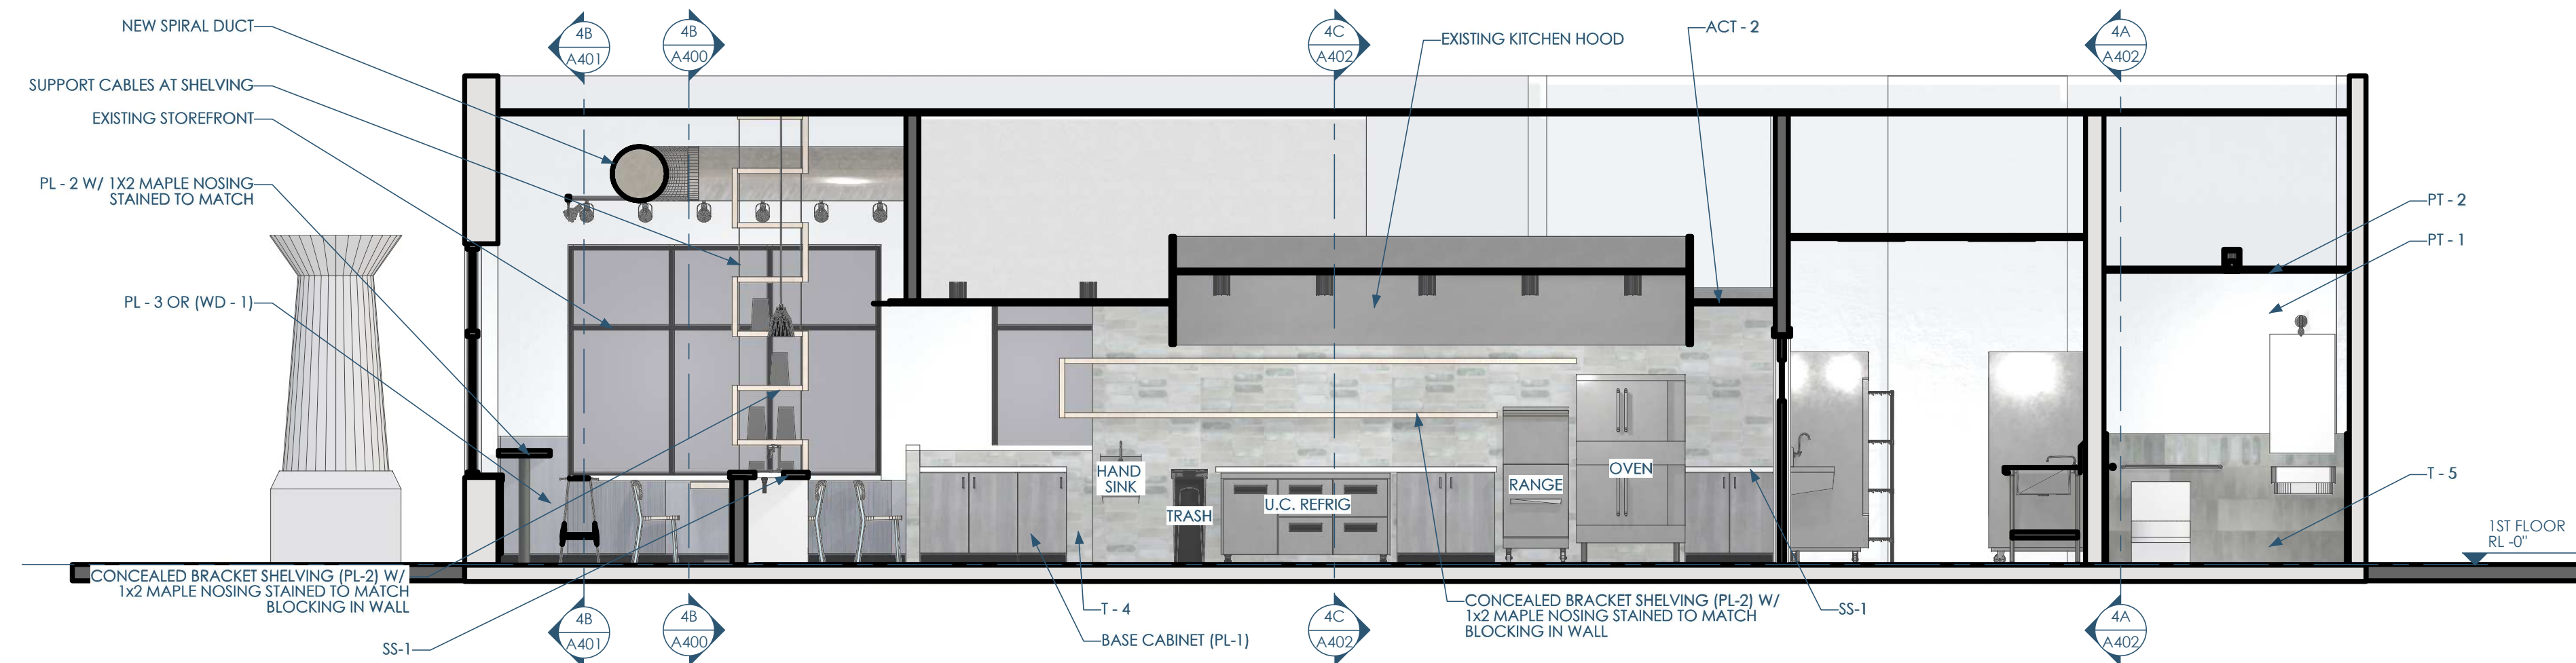

5C/A401 SECTION - N,S - LINE\_WALL - W  
1/4"=1'-0"

4B/A401 SECTION - E,W - POS - N  
1/4"=1'-0"

5A/A401 SECTION - N,S - DINING - E  
1/4"=1'-0"

Owner: Forage Kitchen  
5352 King James Way  
Fitchburg, WI 53719  
eatforage.com

4C/A402 SECTION - E\_W - HOOD - S  
1/4"=1'-0"

5B/A402 SECTION - N\_S - EMP - E  
1/4"=1'-0"

4A/A402 SECTION - E\_W - REST - N  
1/4"=1'-0"

Owner: Forage Kitchen  
5352 King James Way  
Fitchburg, WI 53719  
eatforage.com