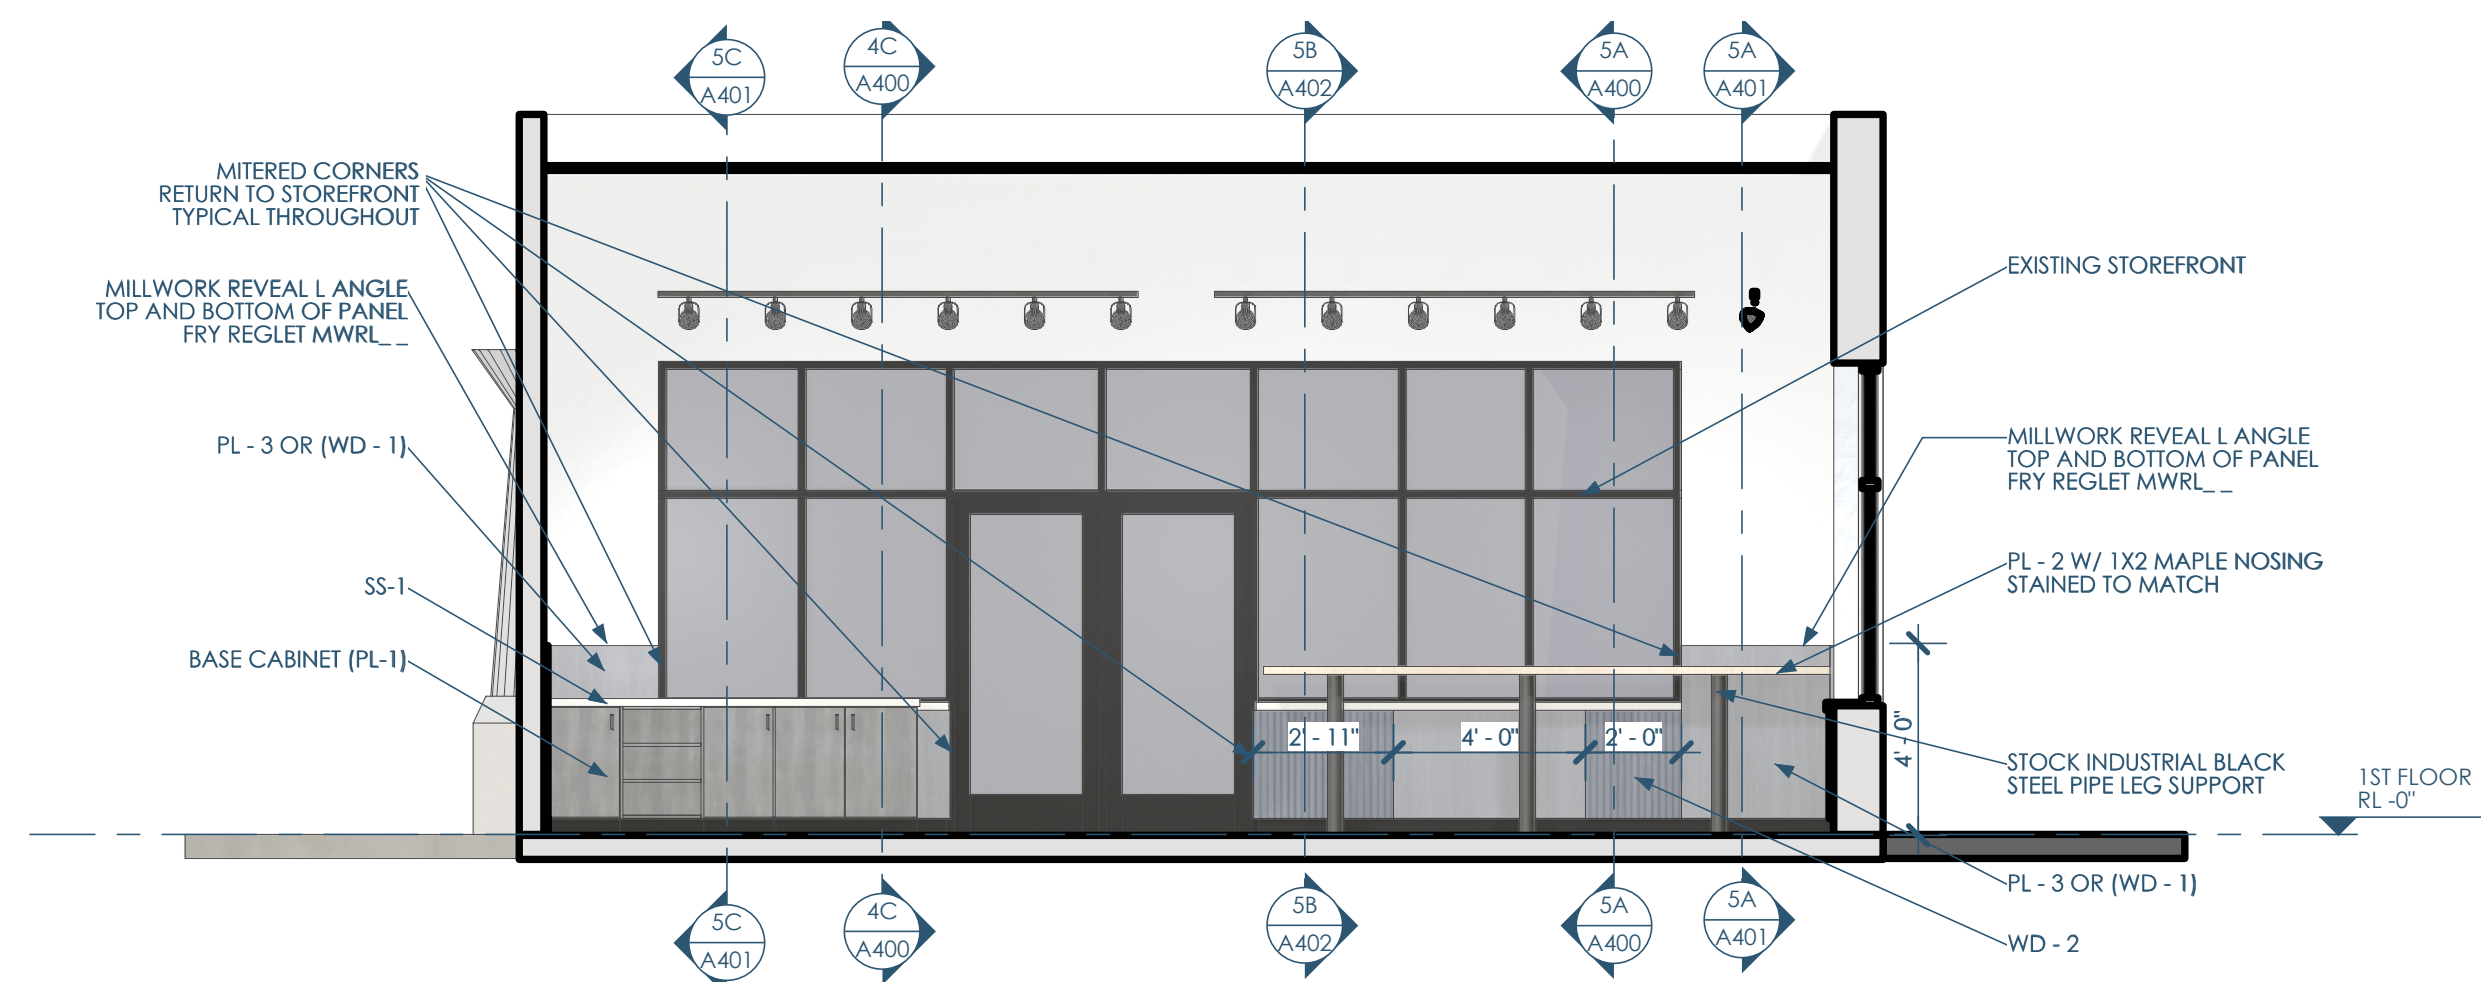

4C/A400 SECTION - N\_S - LINE - E  
1/4"=1'-0"

4B/A400 SECTION - E\_W - POS - S  
1/4"=1'-0"

5A/A400 SECTION - N\_S - DINING - W  
1/4"=1'-0"

Owner: Forage Kitchen  
5352 King James Way  
Fitchburg, WI 53719  
eatforage.com

5C/A401 SECTION - N,S - LINE\_WALL - W  
1/4"=1'-0"

4B/A401 SECTION - E,W - POS - N  
1/4"=1'-0"

5A/A401 SECTION - N,S - DINING - E  
1/4"=1'-0"

Owner: Forage Kitchen  
5352 King James Way  
Fitchburg, WI 53719  
eatforage.com