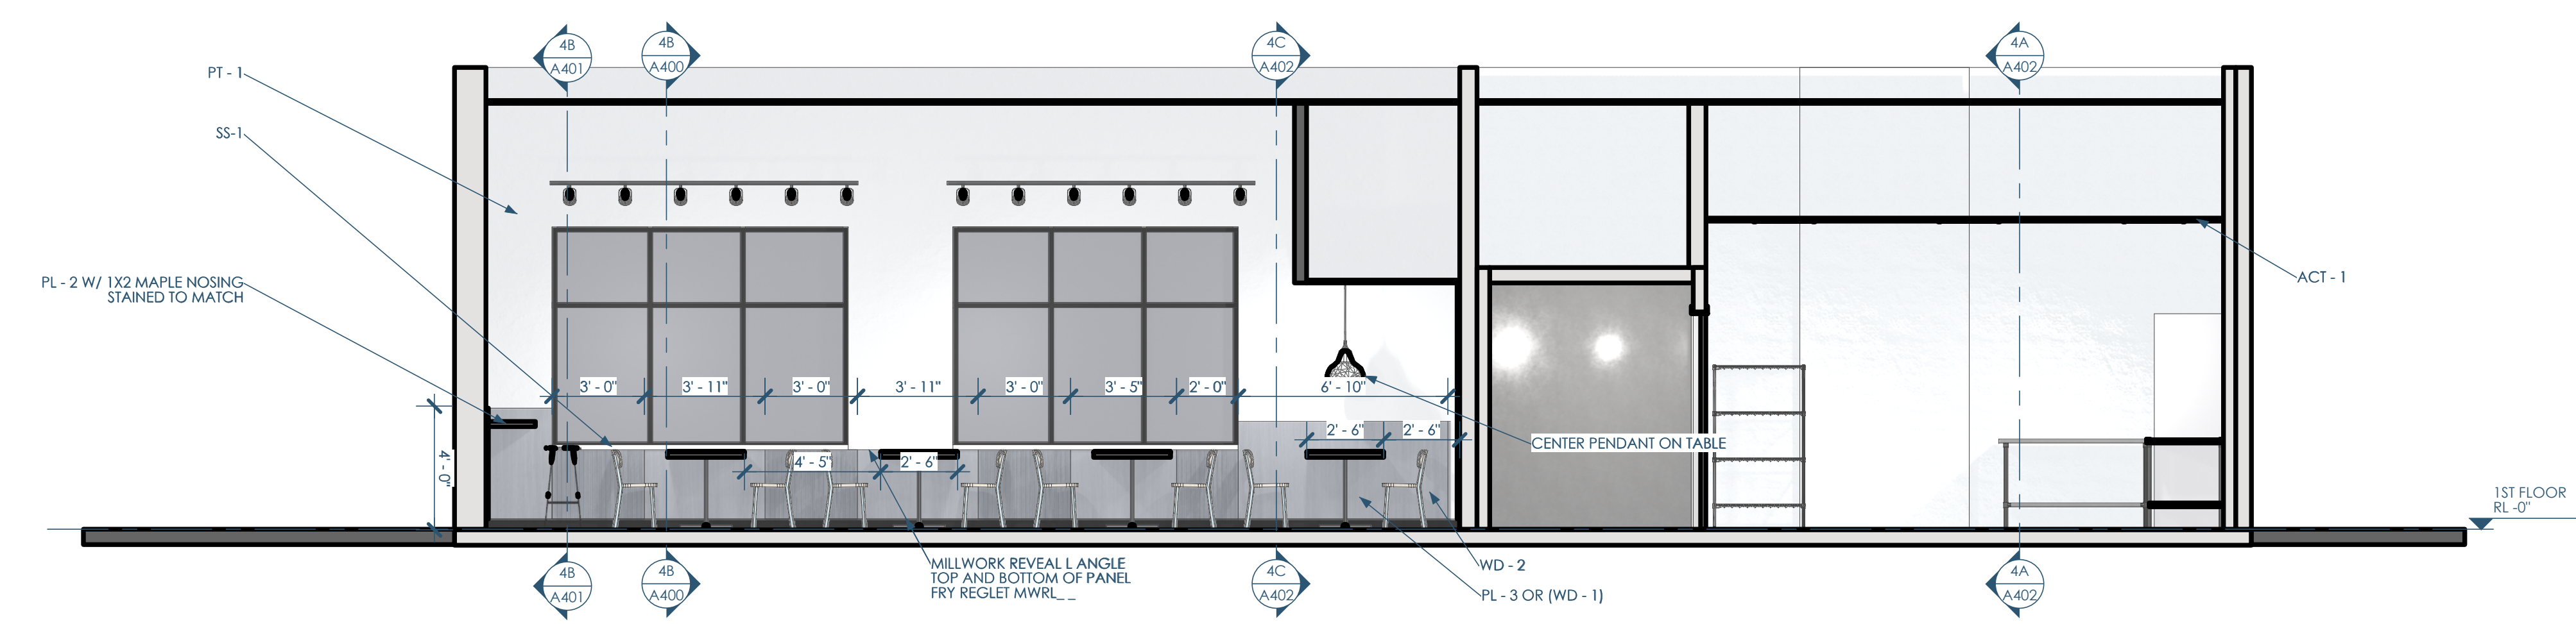

5C/A401 SECTION - N,S - LINE\_WALL - W  
1/4"=1'-0"

4B/A401 SECTION - E,W - POS - N  
1/4"=1'-0"

5A/A401 SECTION - N,S - DINING - E  
1/4"=1'-0"

Owner: Forage Kitchen  
5352 King James Way  
Fitchburg, WI 53719  
eatforage.com