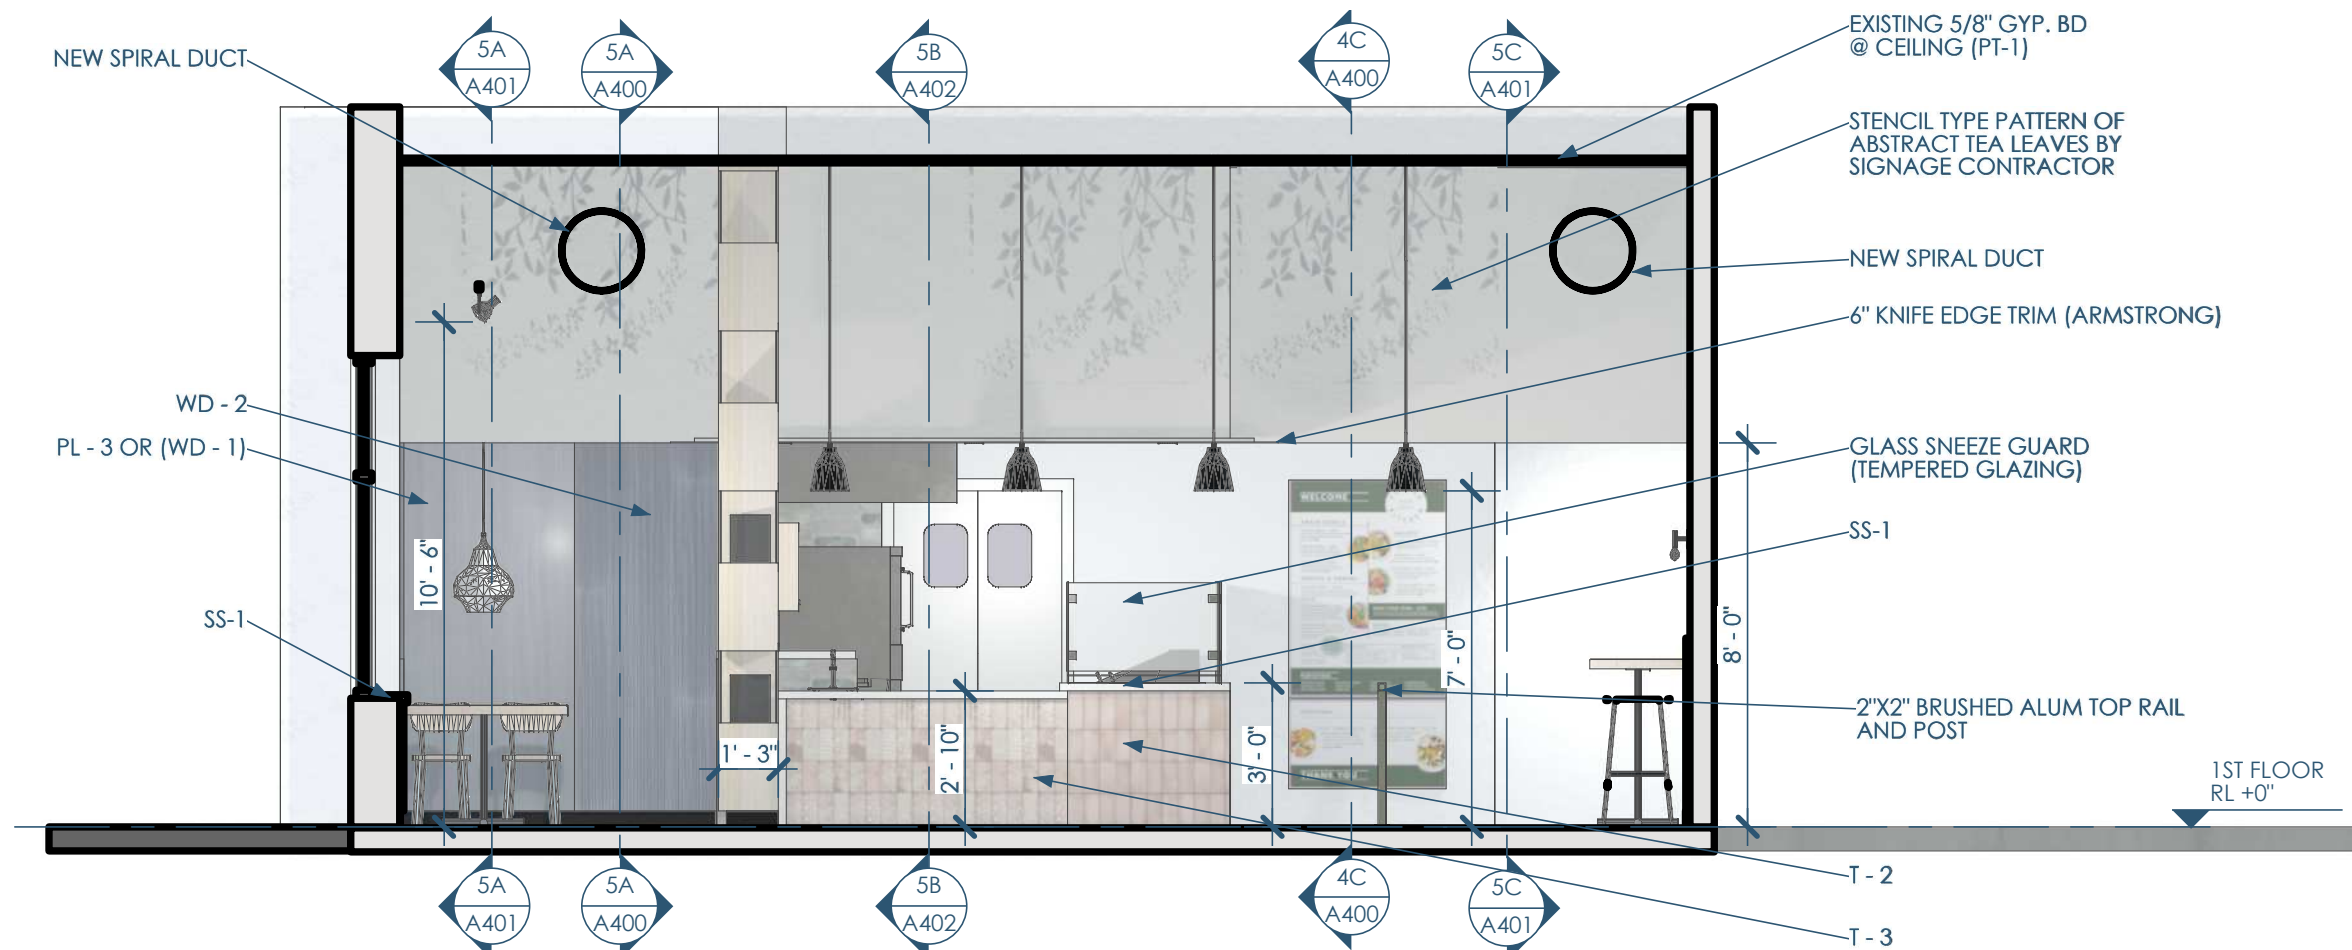

4C/A400 SECTION - N\_S - LINE - E  
1/4"=1'-0"

4B/A400 SECTION - E\_W - POS - S  
1/4"=1'-0"

5A/A400 SECTION - N\_S - DINING - W  
1/4"=1'-0"

Owner: Forage Kitchen  
5352 King James Way  
Fitchburg, WI 53719  
eatforage.com

5C/A401 SECTION - N,S - LINE\_WALL - W  
1/4"=1'-0"

4B/A401 SECTION - E,W - POS - N  
1/4"=1'-0"

5A/A401 SECTION - N,S - DINING - E  
1/4"=1'-0"

Owner: Forage Kitchen  
5352 King James Way  
Fitchburg, WI 53719  
eatforage.com