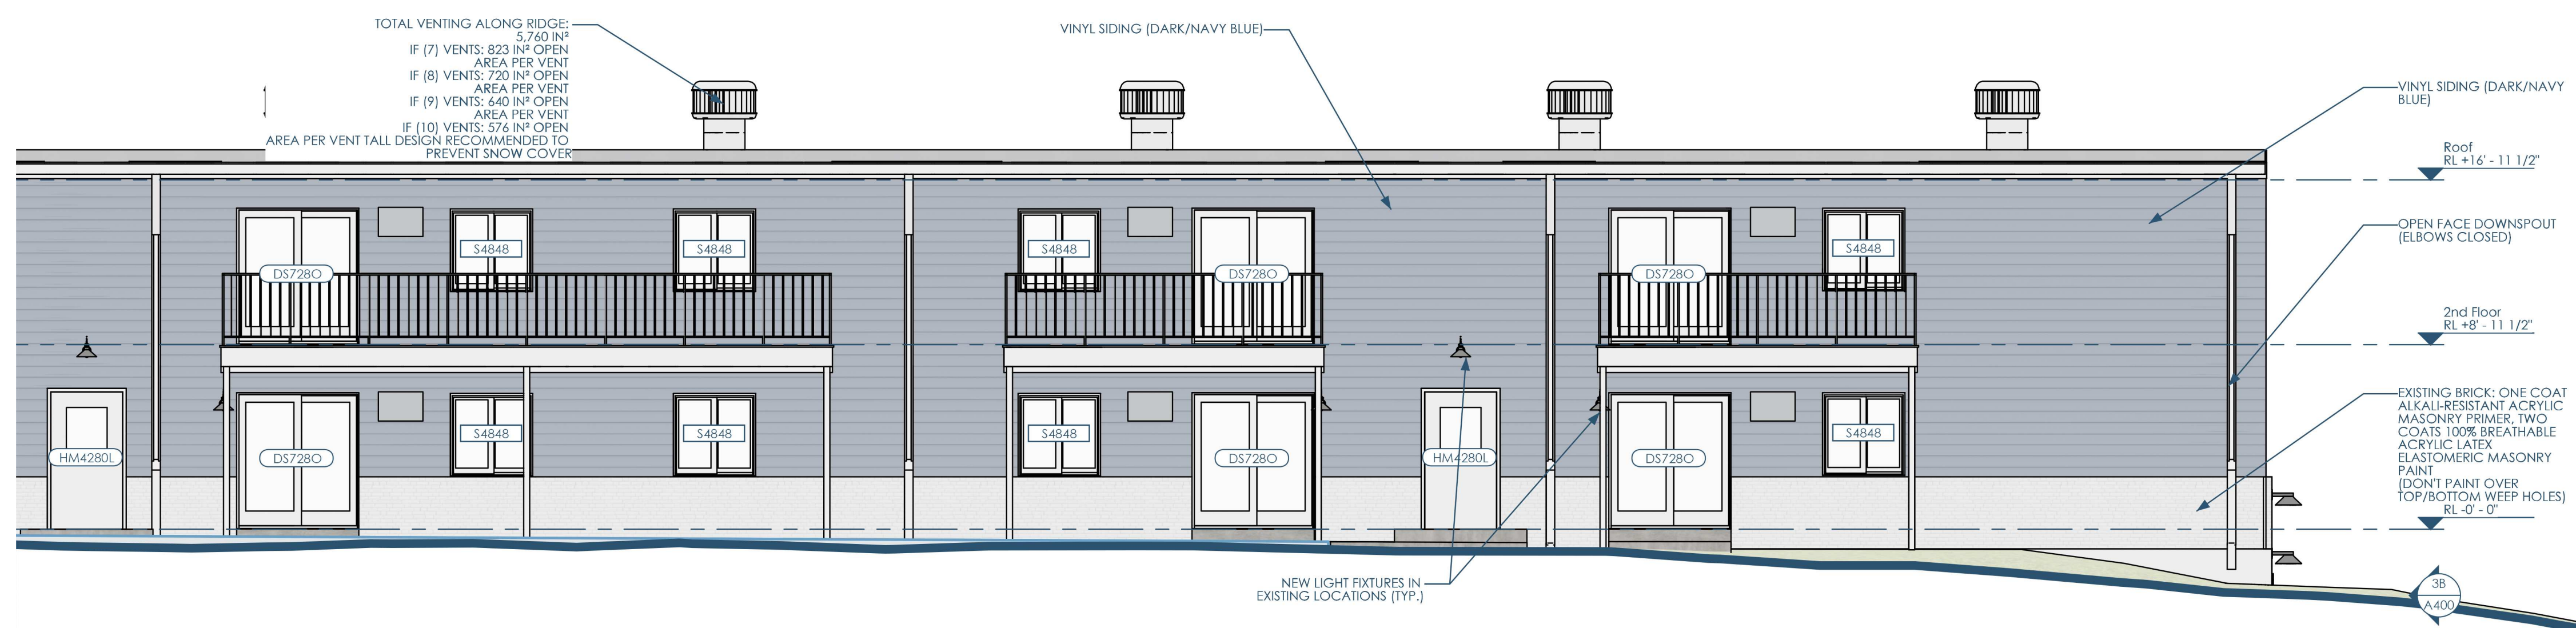

1/A401 ELEVATION - WEST (NORTH END)  
3/16"=1'-0"

2/A401 ELEVATION - WEST (SOUTH END)  
3/16"=1'-0"

Owner: J.K. Rock, LLC  
4929 Chalef Gardens Rd  
Fitchburg WI 53711  
josh@jrockhomes.com | 262.573.5310

Architect: OpeningDesign  
17 S Fairchild | FL 7  
Madison, WI 53703  
ryan@openingdesign.com | 773.425.6456

ELEVATIONS  
BELMAR APARTMENT HOMES - FACADE RENOVATION  
2111 RED ARROW TRAIL, FITCHBURG, WI 53711

A401

This project, like most OpeningDesign's projects, is open source. (Attribution-ShareAlike 4.0 International--CC-BY-SA 4.0)--freely available to any party for future use, assuming the terms such as Attribution and ShareAlike are honored.