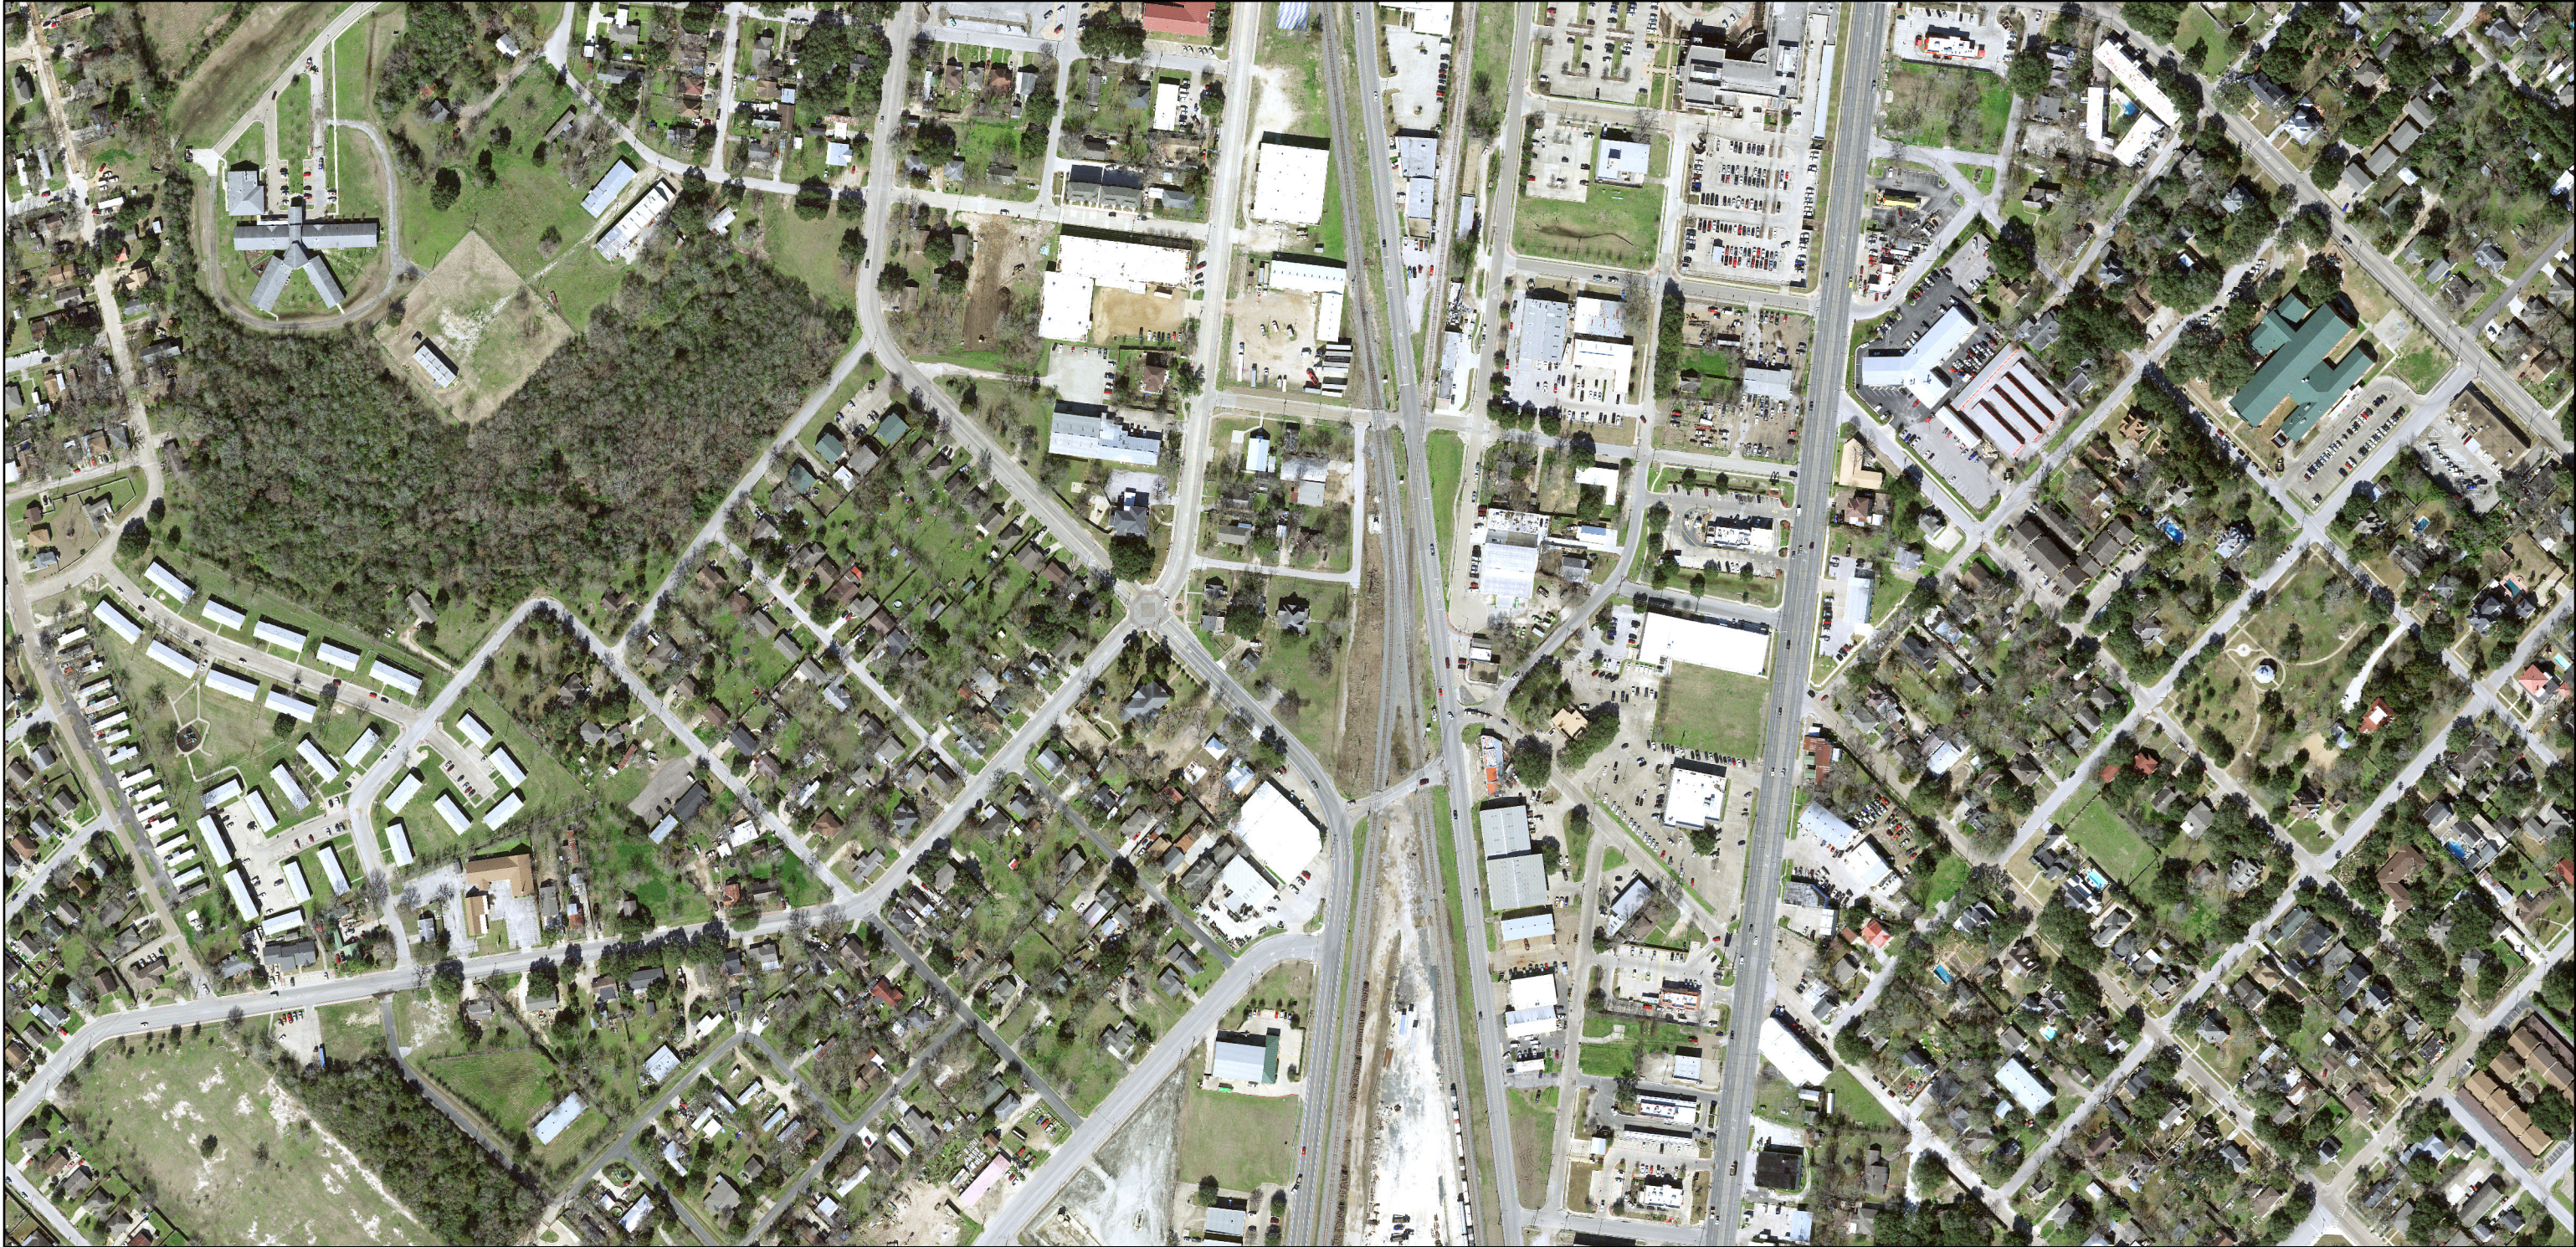

City of Bryan Geographic Information Services Web Map

10/18/2021, 2:40:03 PM

2019

 Red: Red

 Green: Green

 Blue: Blue

1:4,514