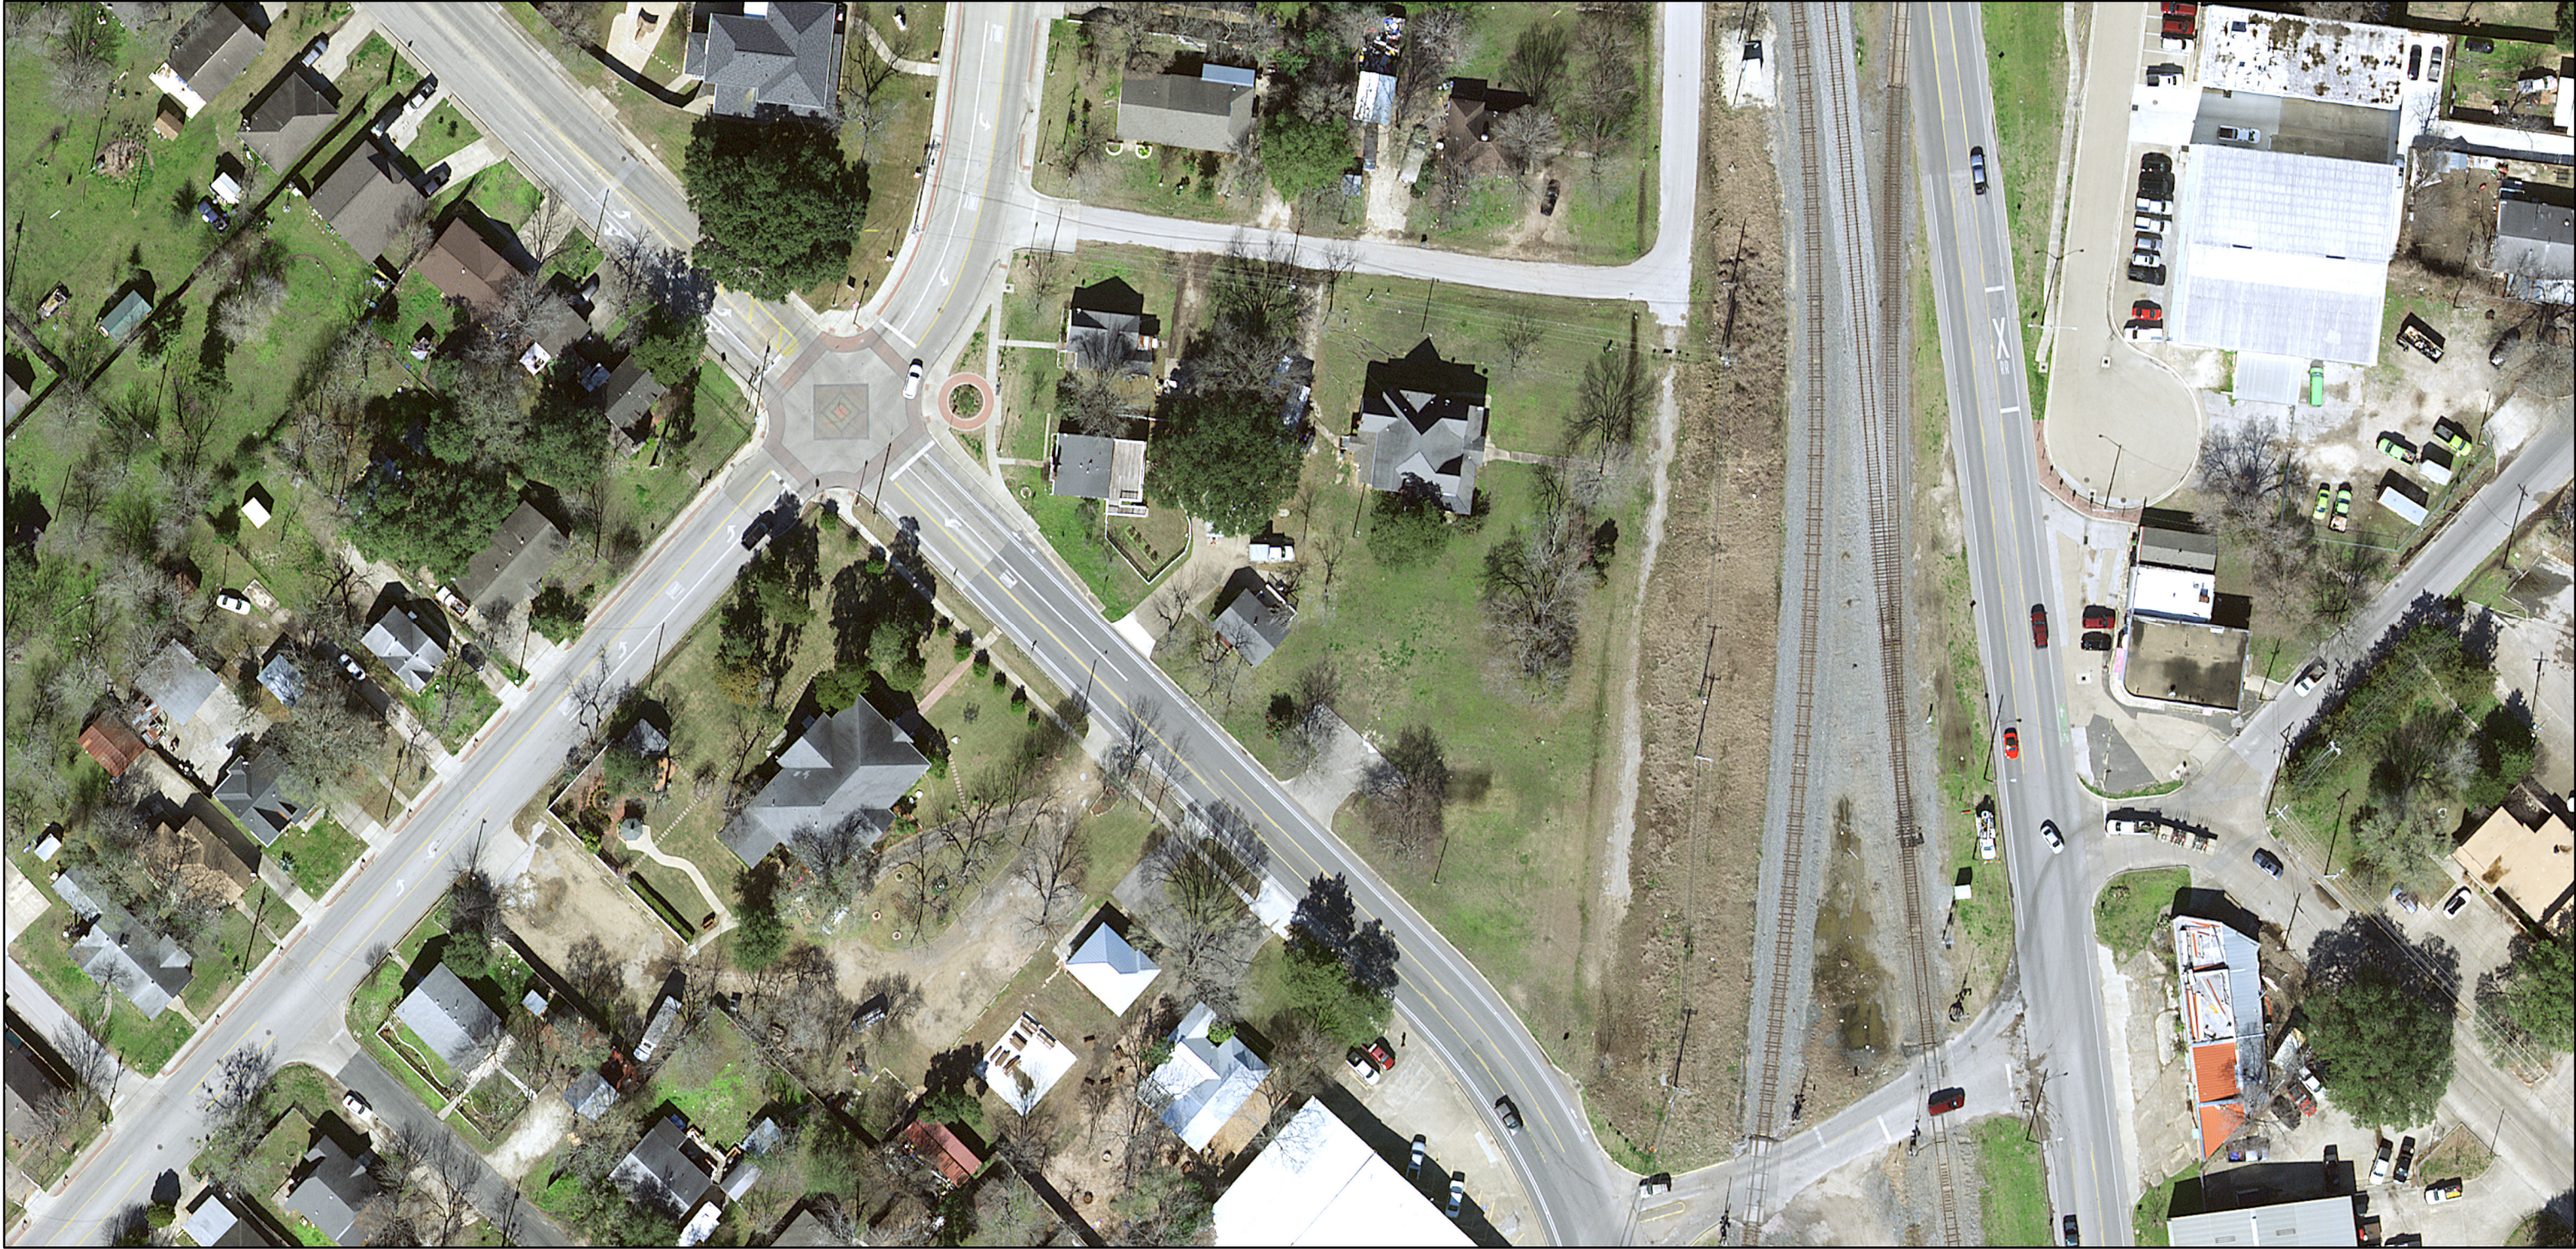

# City of Bryan Geographic Information Services Web Map

10/18/2021, 2:39:00 PM

2019

- Red: Red
- Green: Green
- Blue: Blue