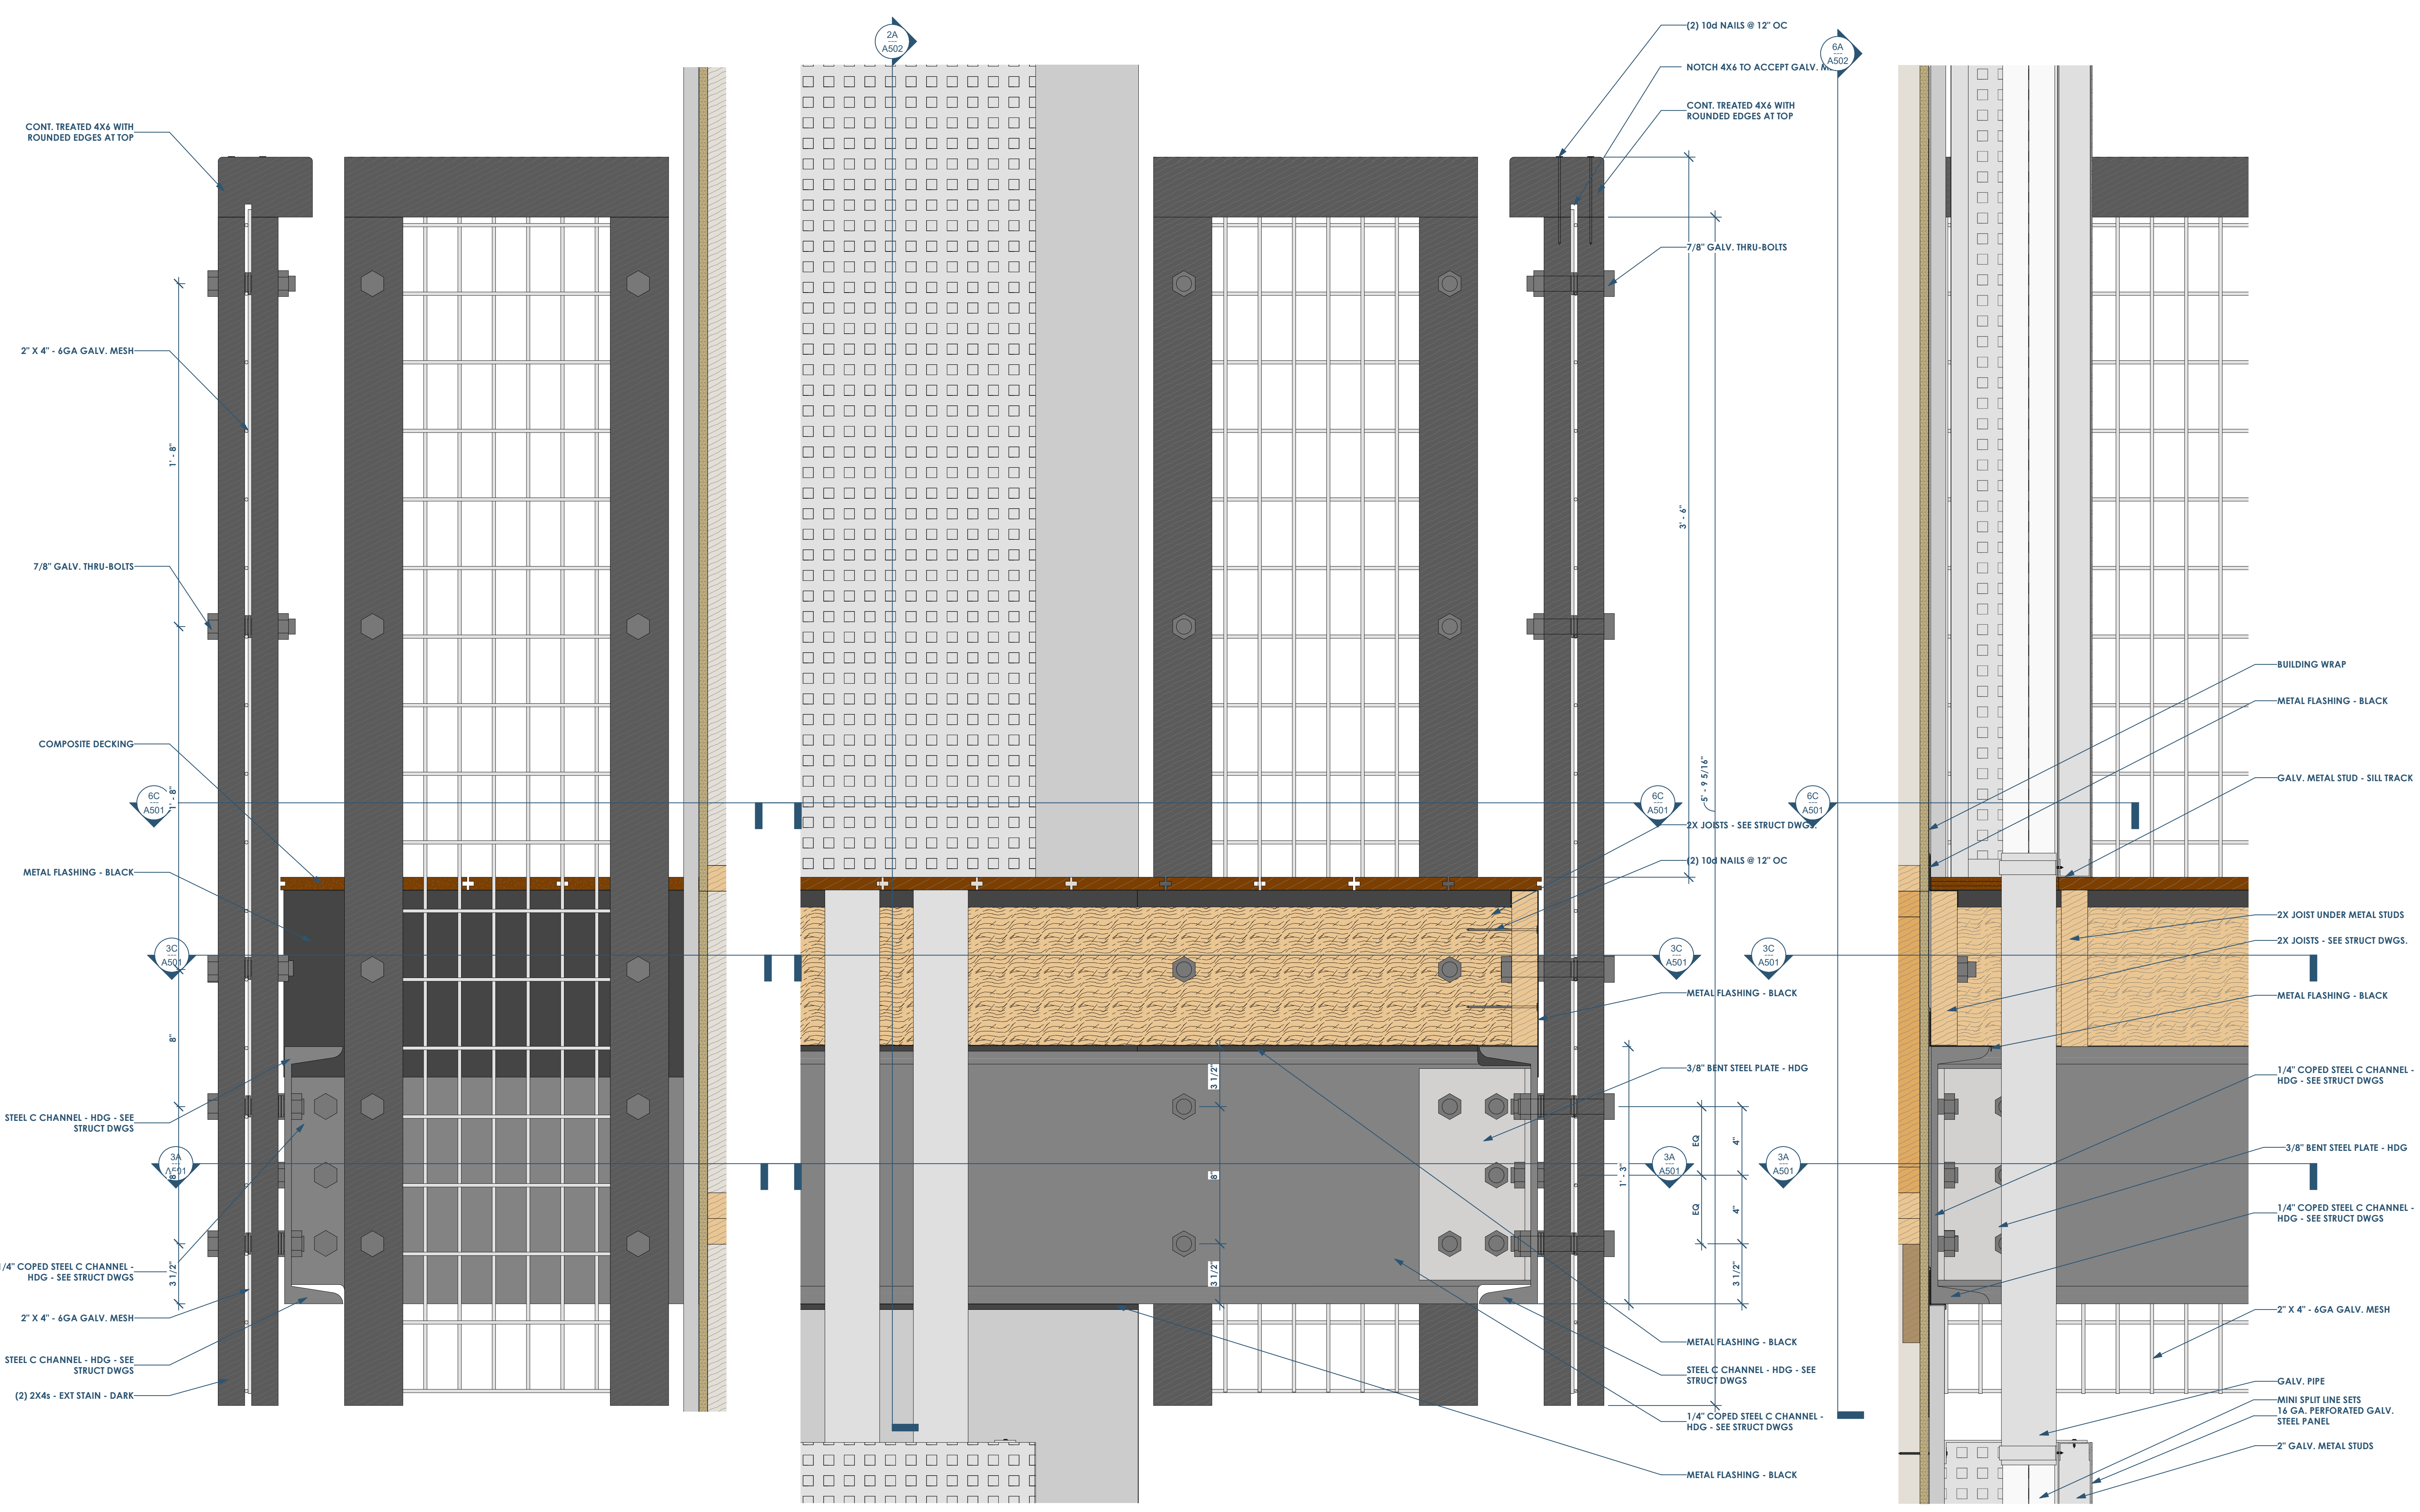

This project, like most OpeningDesign's projects, is open source (Attribution-ShareAlike 4.0 International-CC BY-SA 4.0)-freely available to any party for future use, assuming the terms such as Attribution and ShareAlike are honored.

Date	Description
05.19.2022	Progress Set

6A SECTION (ELEVATION) DETAIL AT SOUTH BALCONY - LOOKING EAST OR WEST  
3" = 1'-0"

5A SECTION DETAIL AT SOUTH BALCONY - LOOKING EAST OR WEST  
3" = 1'-0"

2A SECTION AT BALCONY 4  
3" = 1'-0"