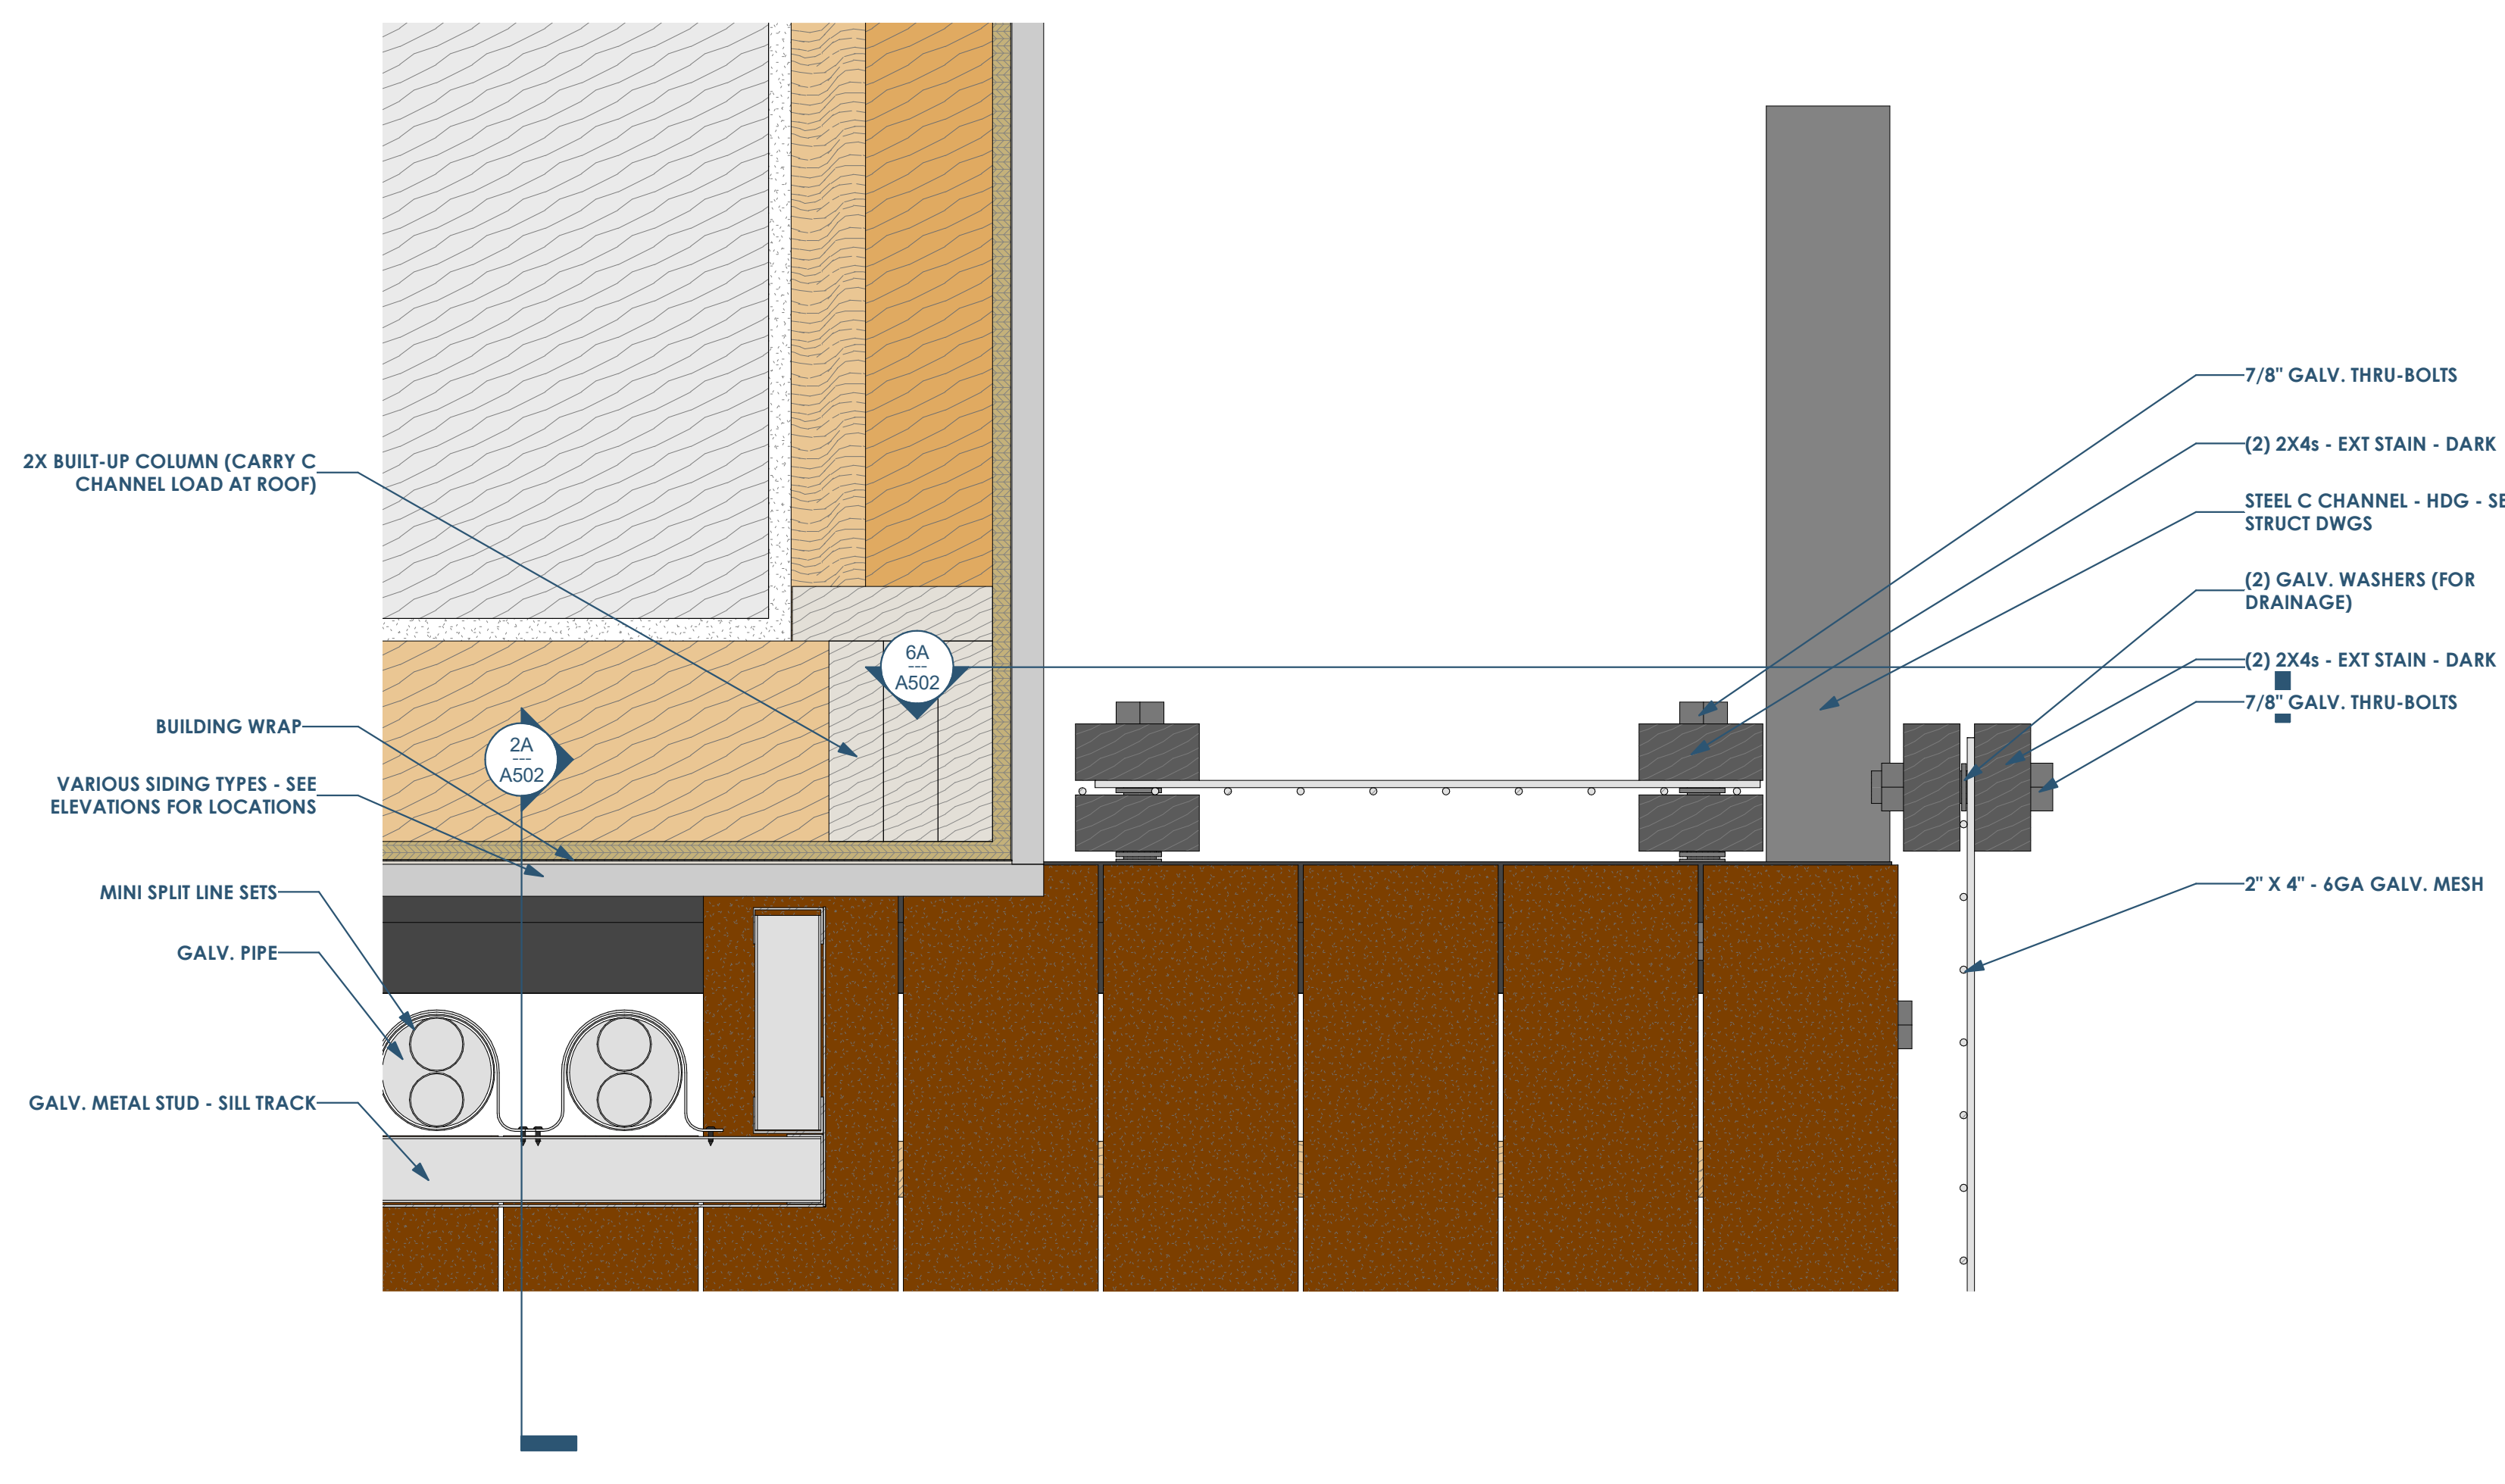

Date	Description
05.19.2022	Progress Set

6C A501 PLAN DETAIL AT SOUTH BALCONY - ABOVE DECKING  
3" = 1'-0"

3C A501 PLAN DETAIL AT SOUTH BALCONY - AT LEDGER  
3" = 1'-0"

3A A501 PLAN DETAIL AT SOUTH BALCONY - AT STEEL  
3" = 1'-0"