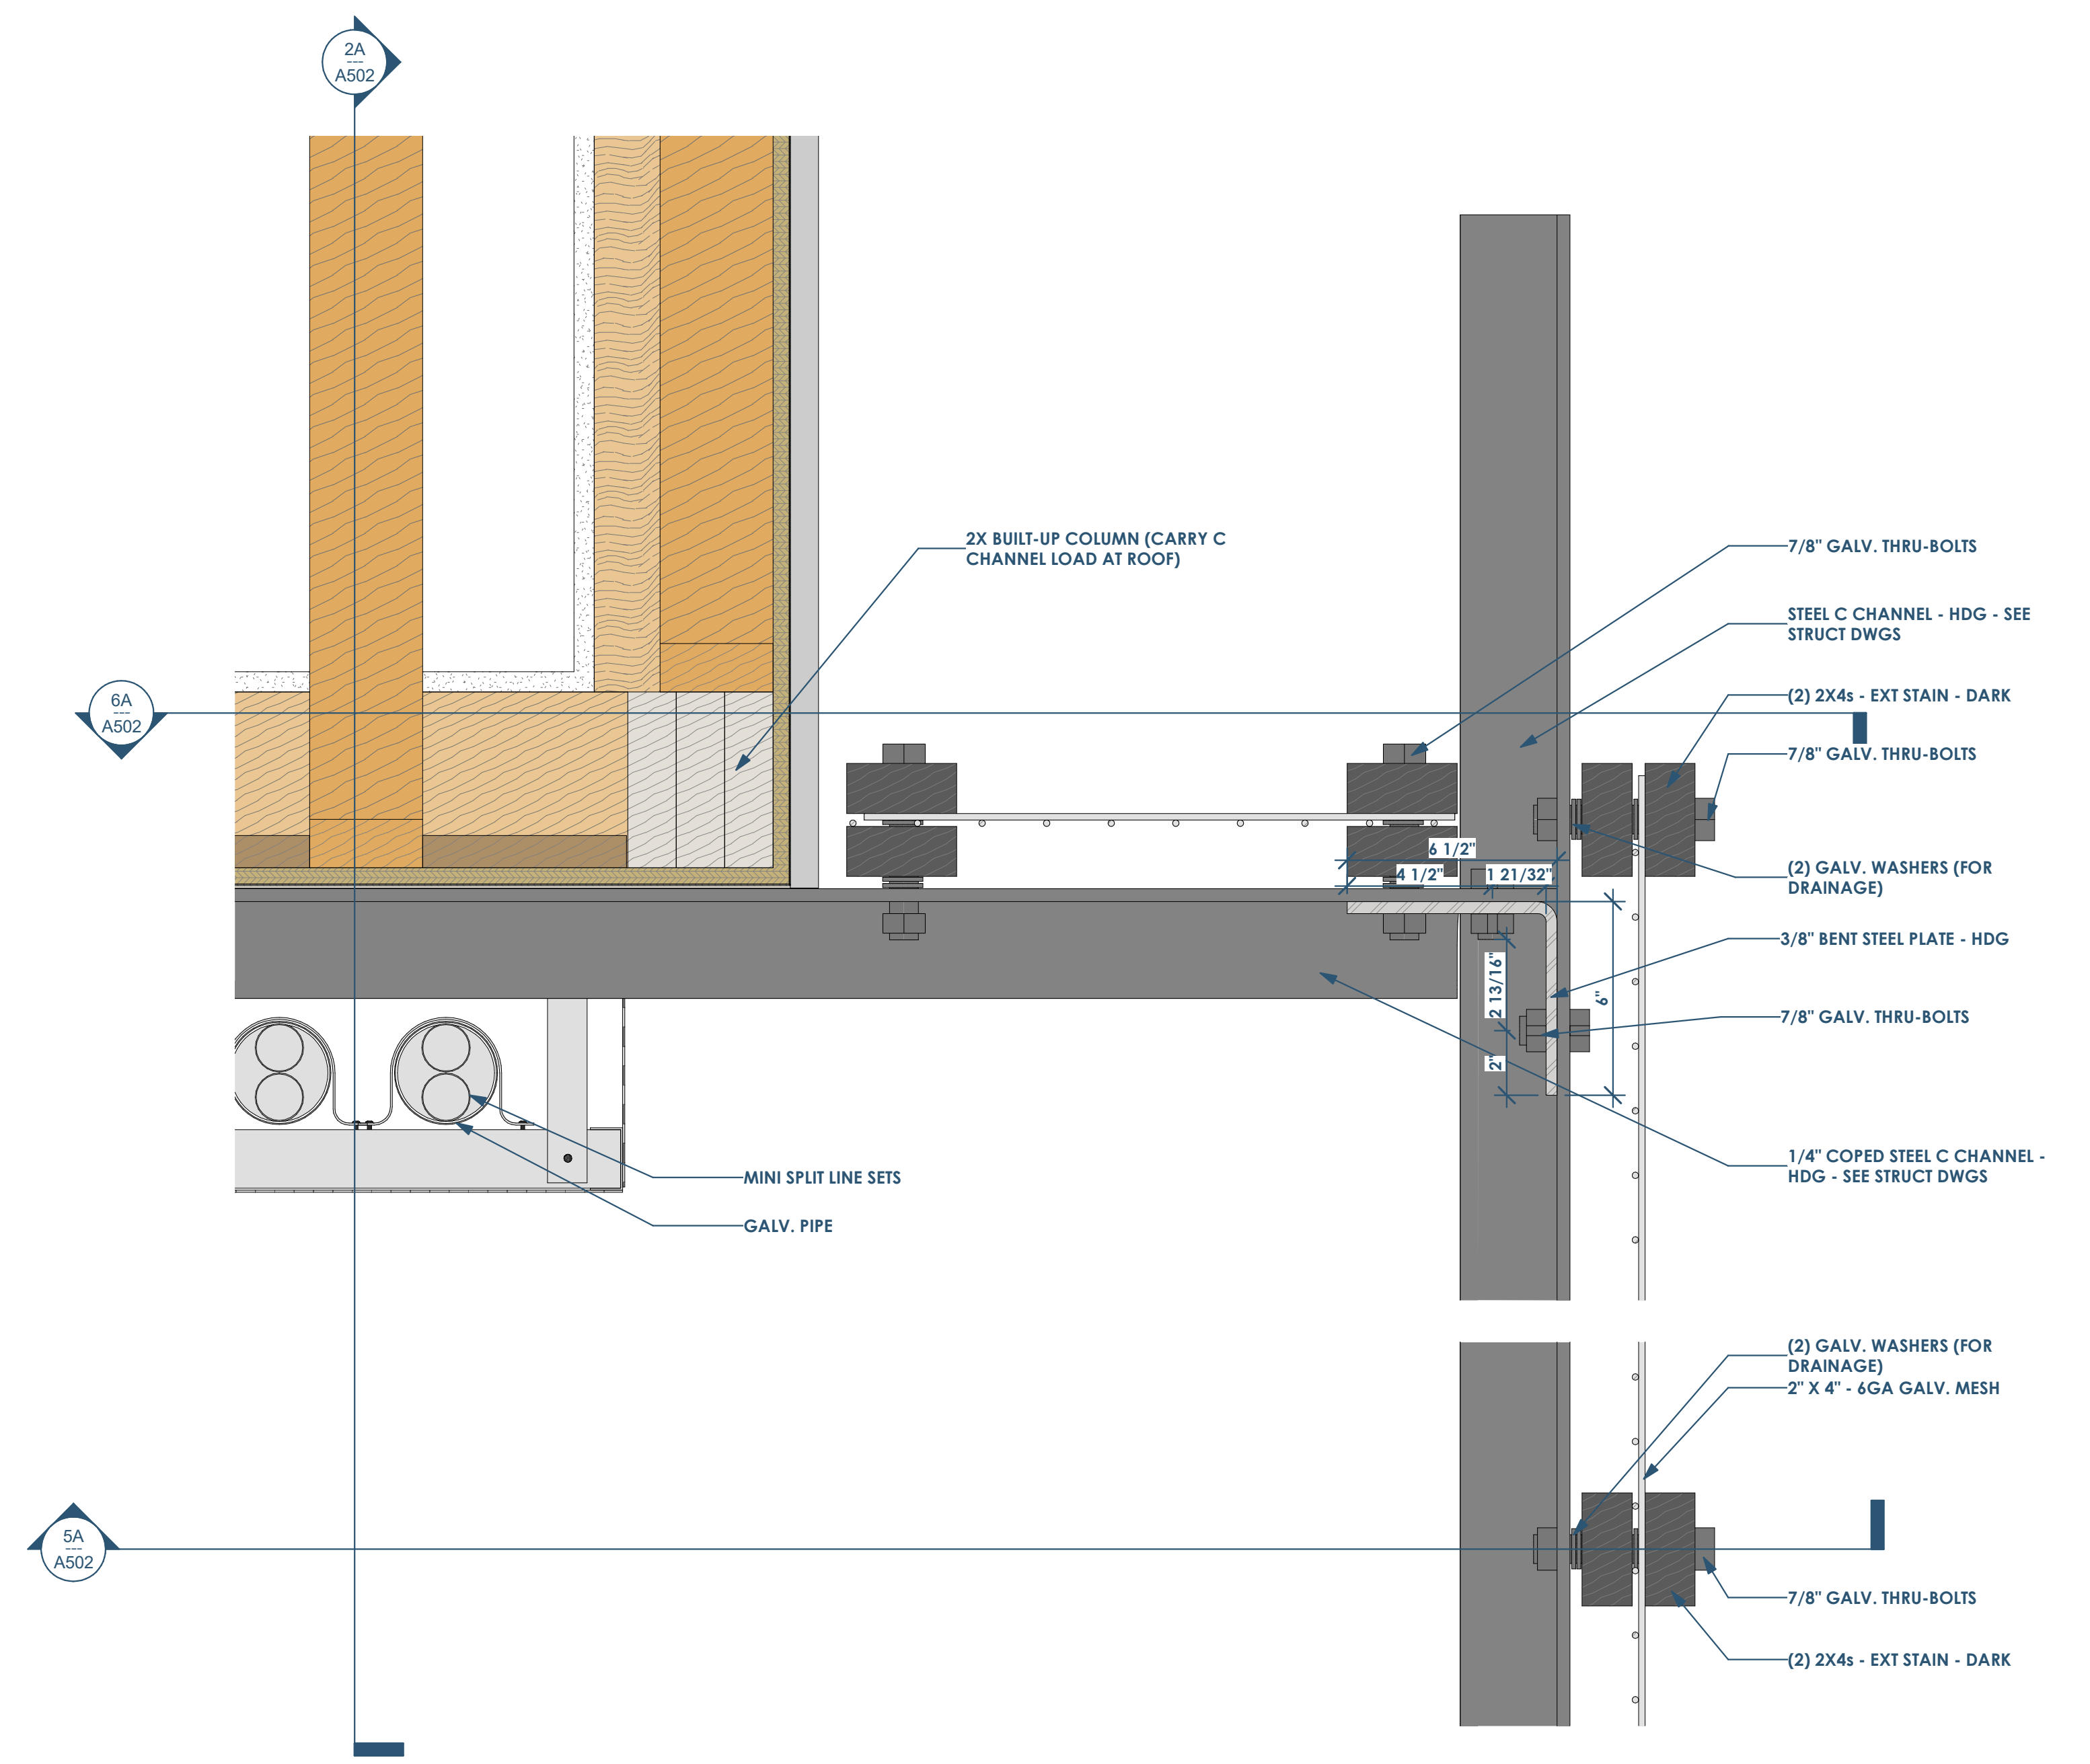

Date	Description
05.19.2022	Progress Set

6C A501 PLAN DETAIL AT SOUTH BALCONY - ABOVE DECKING  
3" = 1'-0"

3C A501 PLAN DETAIL AT SOUTH BALCONY - AT LEDGER  
3" = 1'-0"

3A A501 PLAN DETAIL AT SOUTH BALCONY - AT STEEL  
3" = 1'-0"