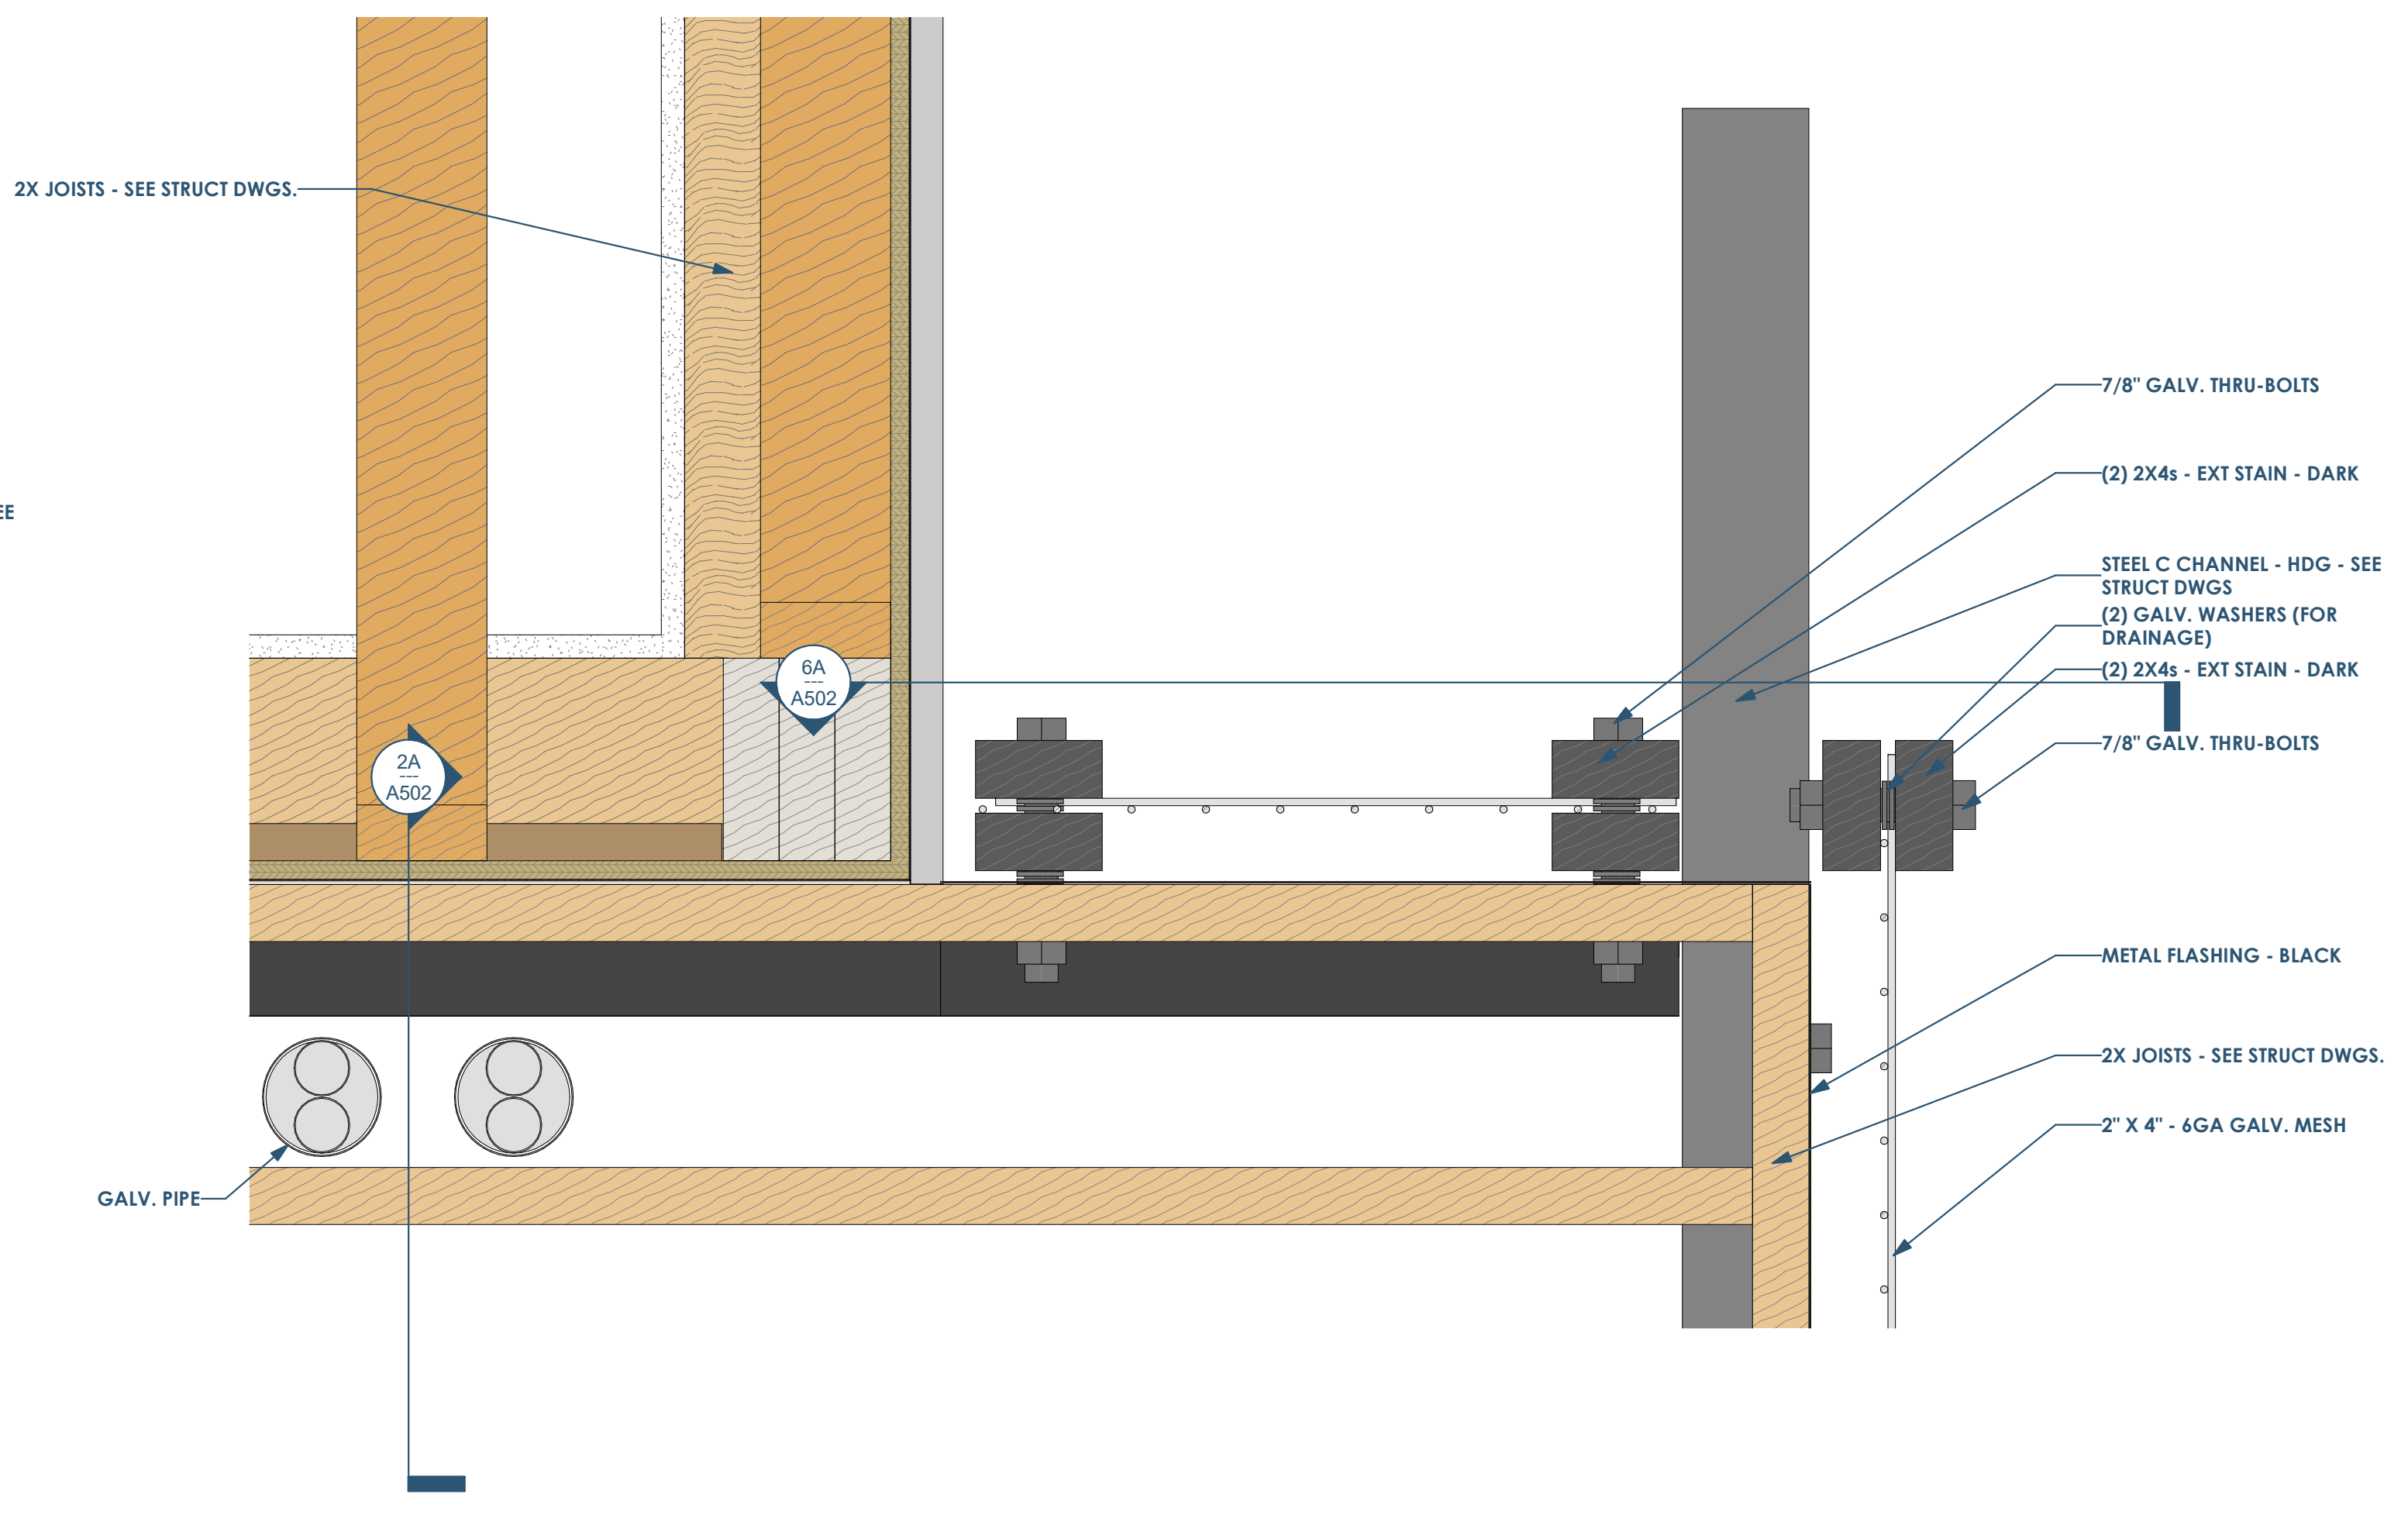

Date	Description
05.19.2022	Progress Set

6C A501 PLAN DETAIL AT SOUTH BALCONY - ABOVE DECKING  
3" = 1'-0"

3C A501 PLAN DETAIL AT SOUTH BALCONY - AT LEDGER  
3" = 1'-0"

3A A501 PLAN DETAIL AT SOUTH BALCONY - AT STEEL  
3" = 1'-0"