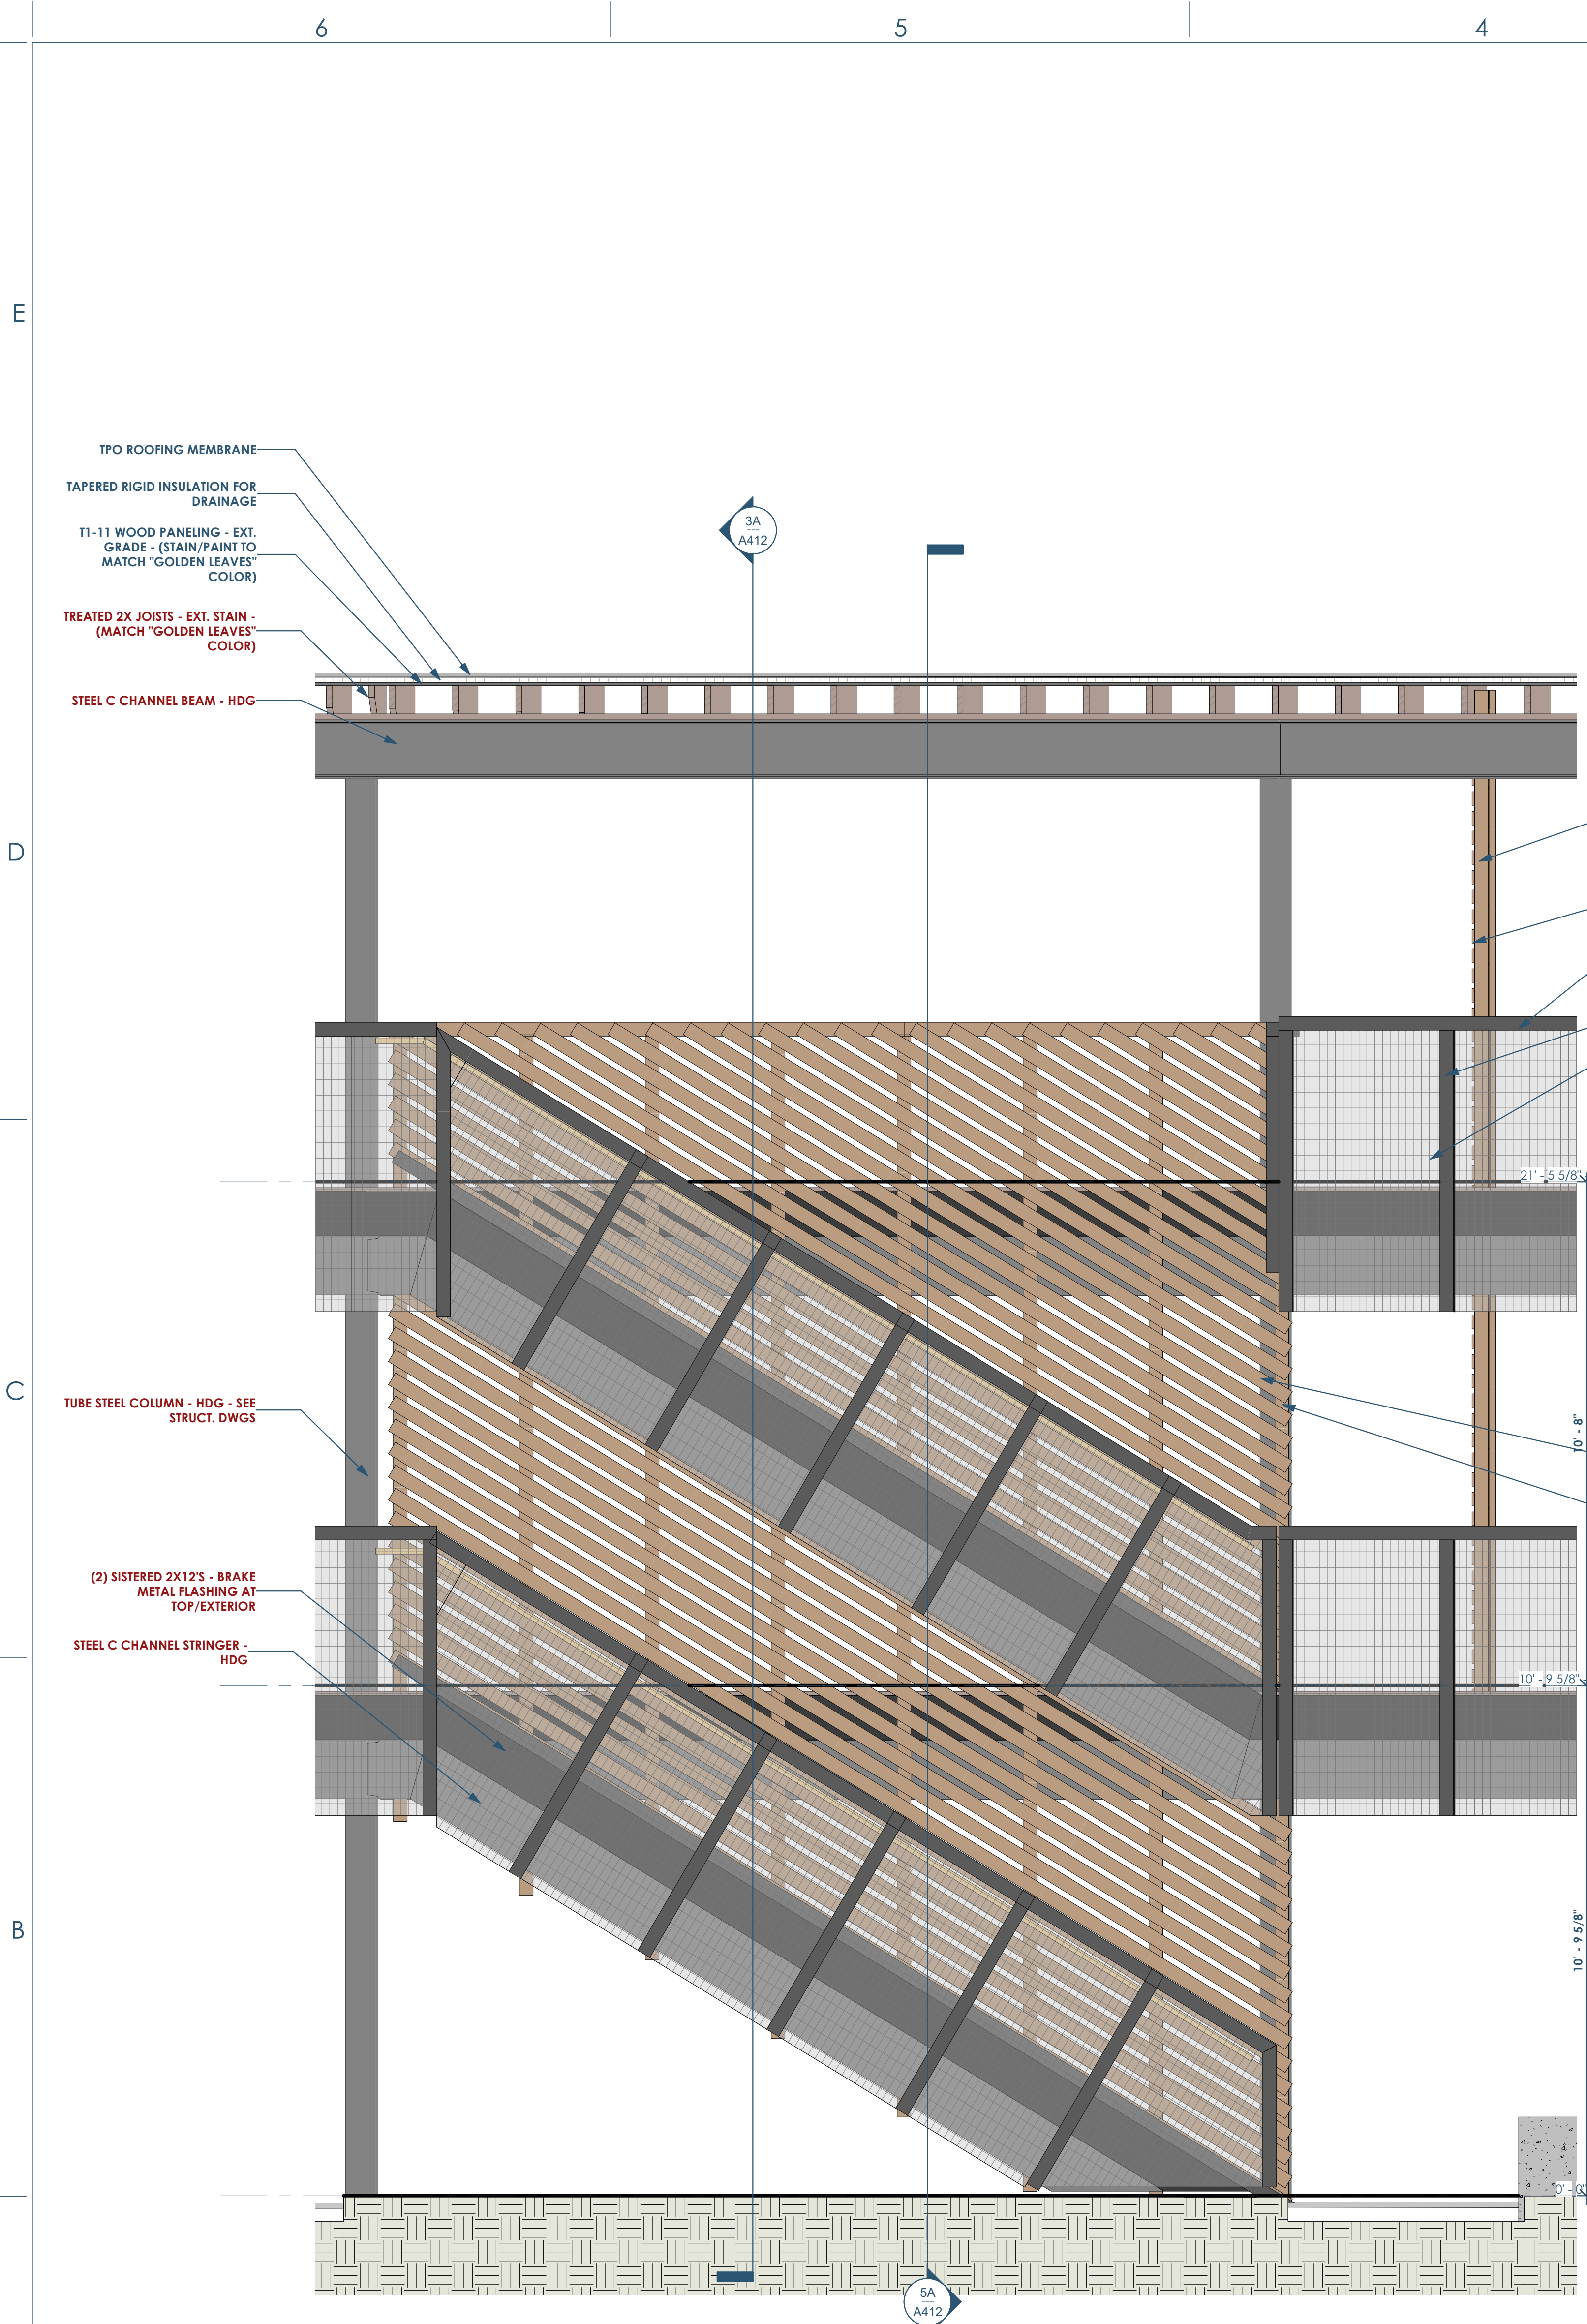

This project, like most OpeningDesign's projects, is open source (Attribution-ShareAlike 4.0 International-CC BY-SA 4.0)-freely available to any party for future use, assuming the terms such as Attribution and ShareAlike are honored.

Section 64  
1/2" = 1'-0"

Section 68  
1/2" = 1'-0"

Date	Description
05.19.2022	Progress Set