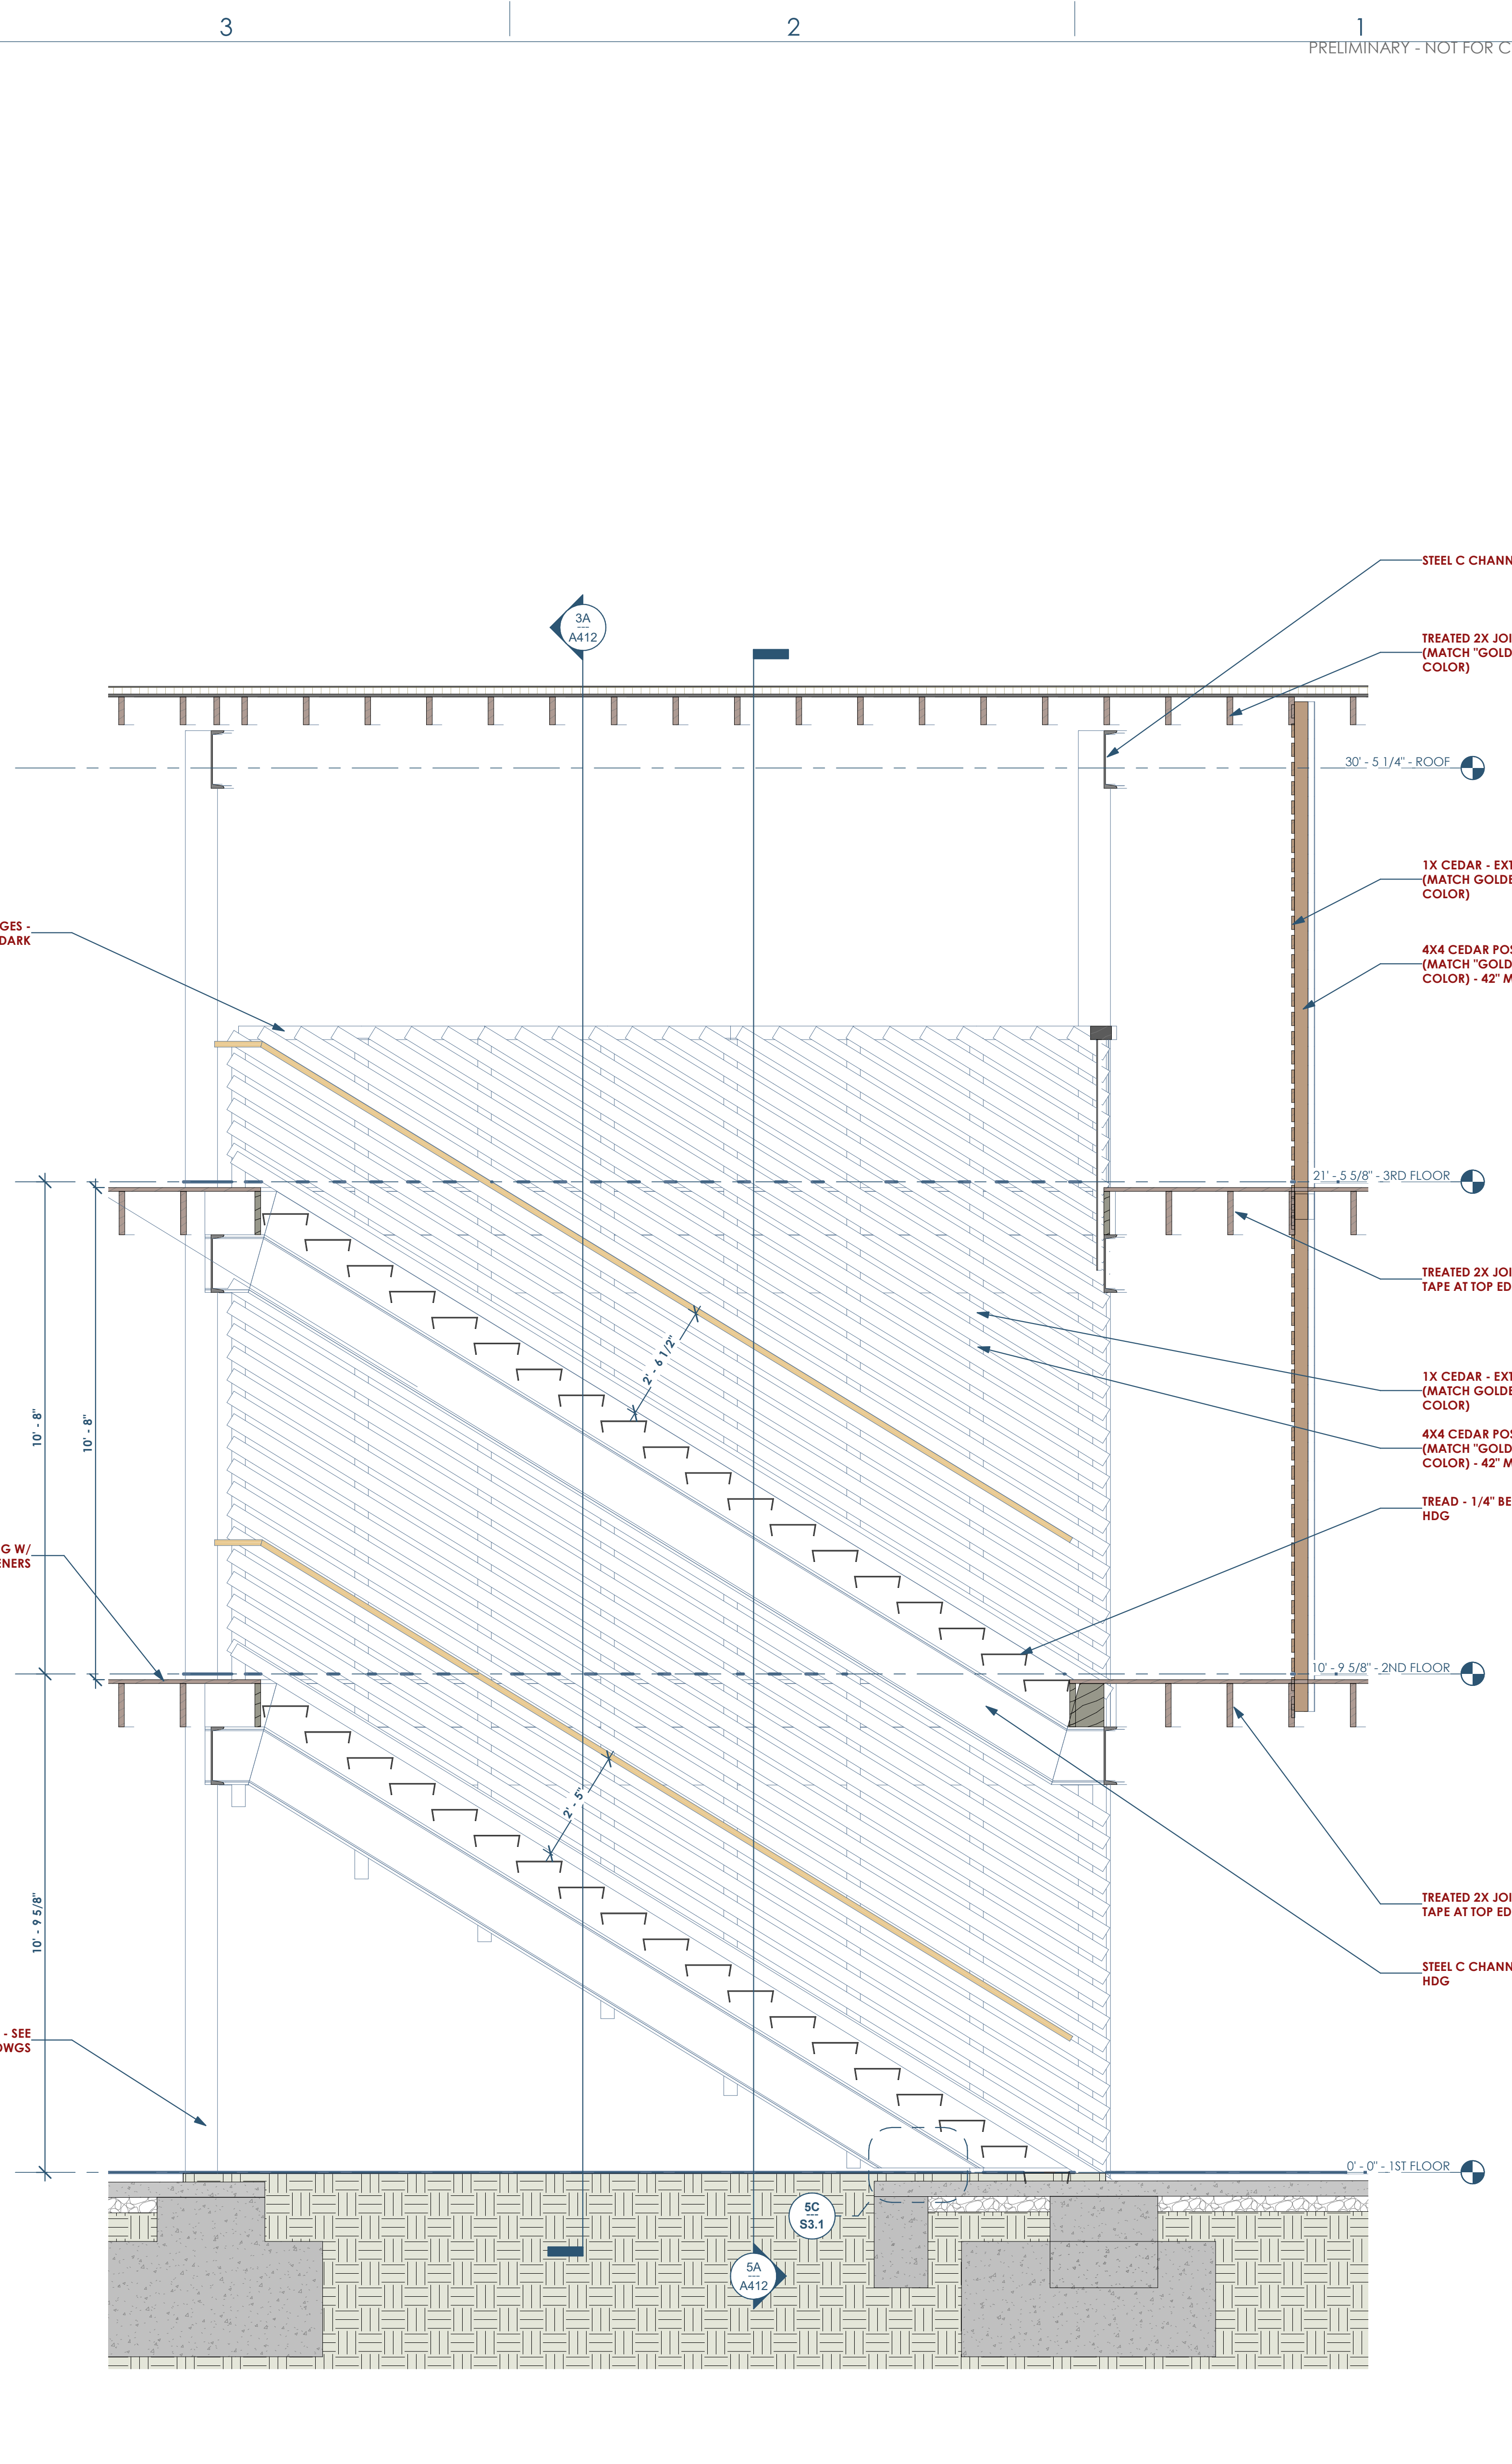

This project, like most OpeningDesign's projects, is open source. (Attribution-ShareAlike, 4.0 International-CC, BY-SA 4.0) - freely available to any party for future use, assuming the terms such as Attribution and ShareAlike are honored.

3A A410 STAIR SECTION - LOOKING NORTH
1/2" = 1'-0"

3A A410 STAIR SECTION - LOOKING SOUTH
1/2" = 1'-0"

Date	Description
05.19.2022	Progress Set