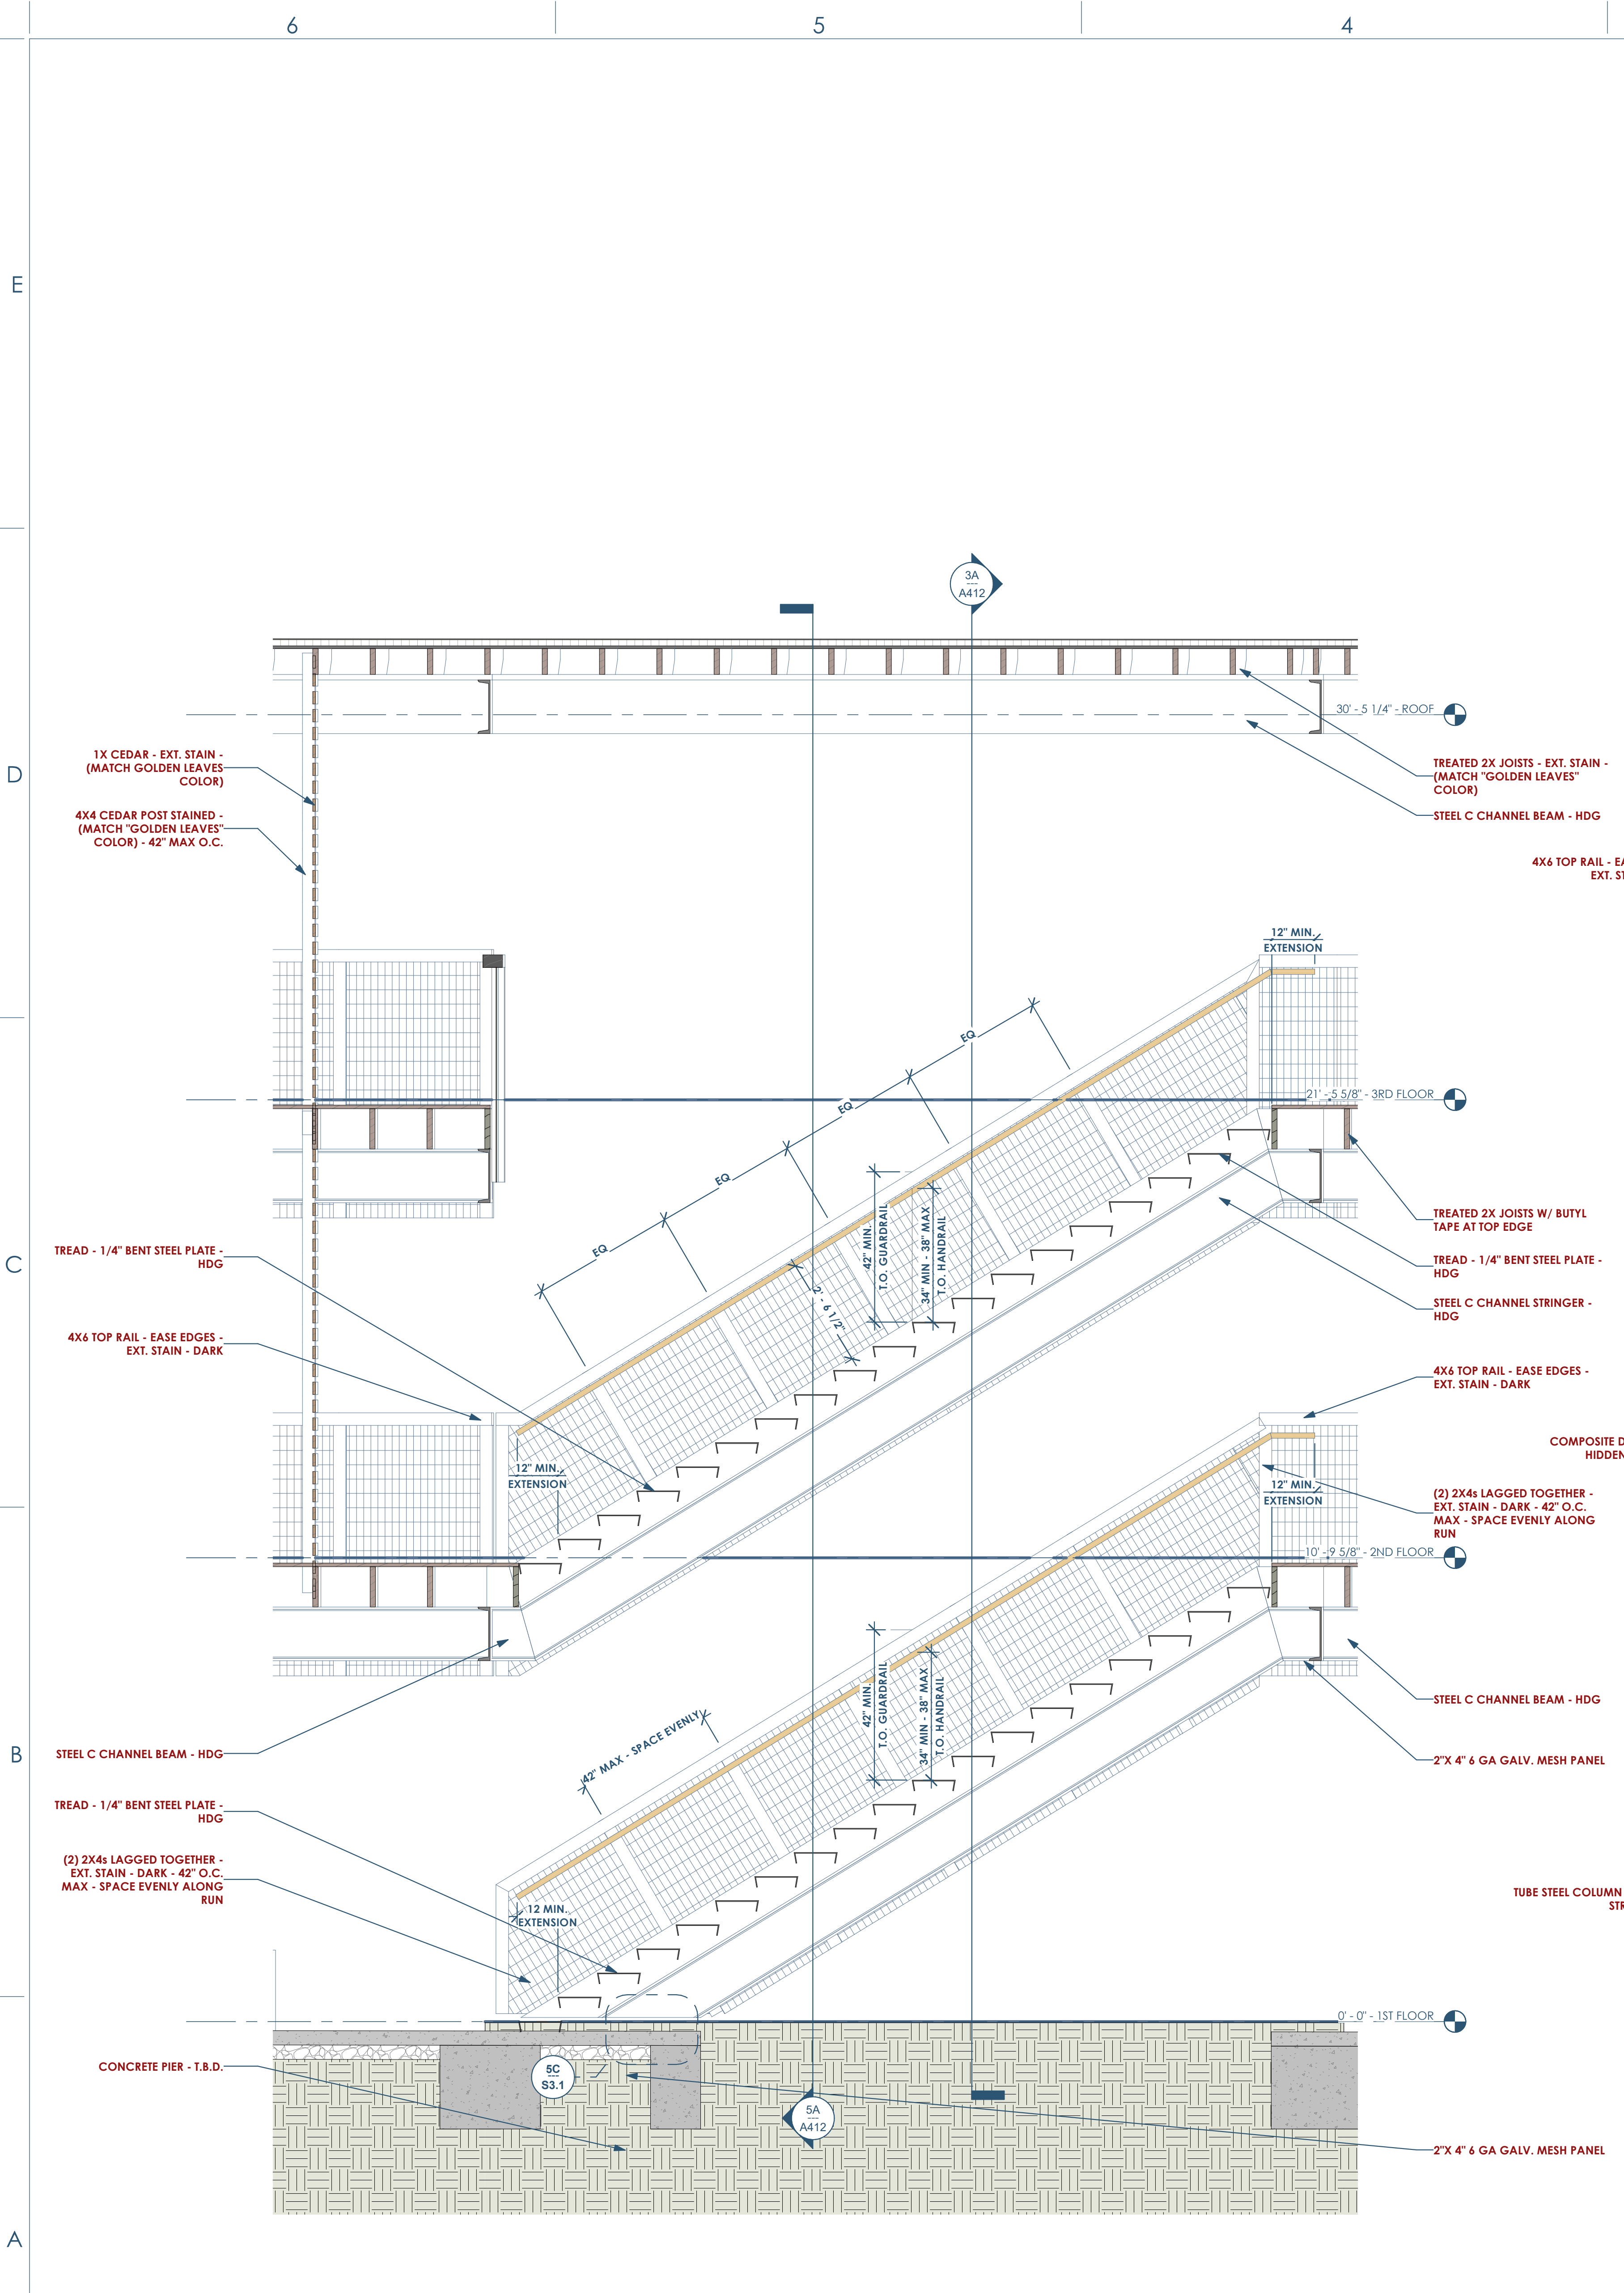

This project, like most OpeningDesign's projects, is open source. (Attribution-ShareAlike, 4.0 International-CC, BY-SA 4.0) - freely available to any party for future use, assuming the terms such as Attribution and ShareAlike are honored.

3A A410 STAIR SECTION - LOOKING NORTH
1/2" = 1'-0"

3A A410 STAIR SECTION - LOOKING SOUTH
1/2" = 1'-0"

Date	Description
05.19.2022	Progress Set