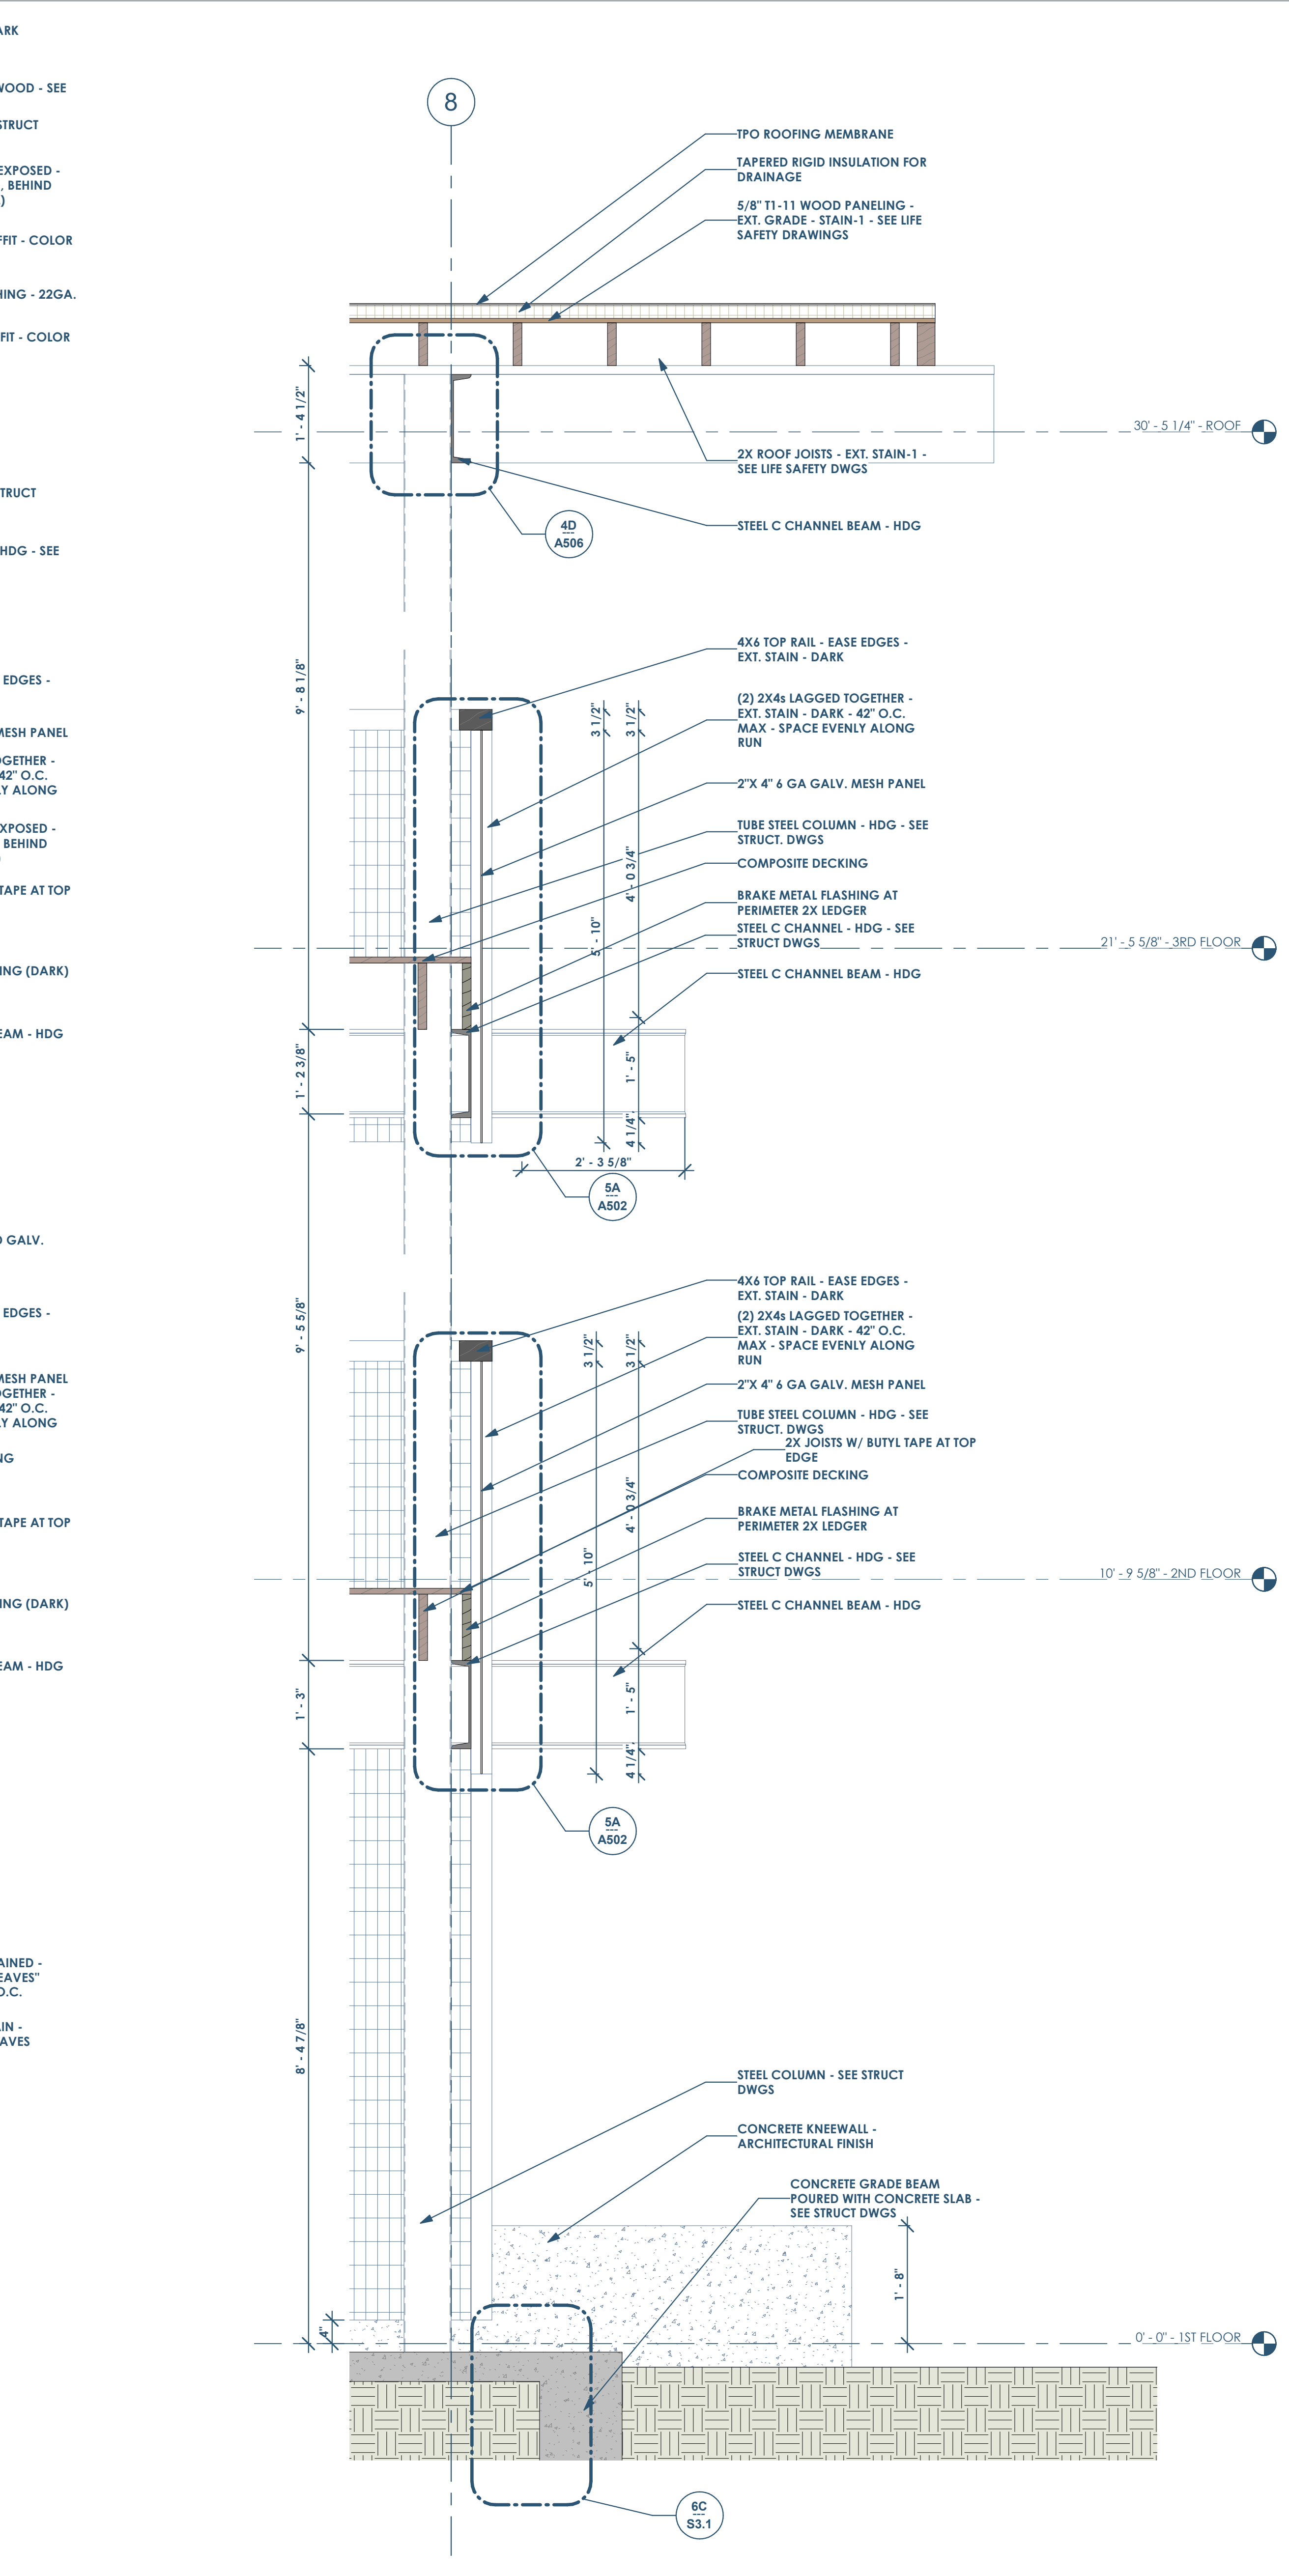

This project, like most OpeningDesign's projects, is open source (Attribution-ShareAlike 4.0 International-CC BY-SA 4.0)-freely available to any party for future use, assuming the terms such as Attribution and ShareAlike are honored.

Date	Description
06/10/2022	Issued for Permit

4A
A400
 WALL SECTION - THRU SMALL STUDIO - LOOKING EAST - @ PARAPET WALL
 3/4" = 1'-0"

4A
A400
 WALL SECTION - SOUTH BALCONY
 3/4" = 1'-0"

2A
A400
 WALL SECTION - THRU BALCONY - RAILING
 3/4" = 1'-0"