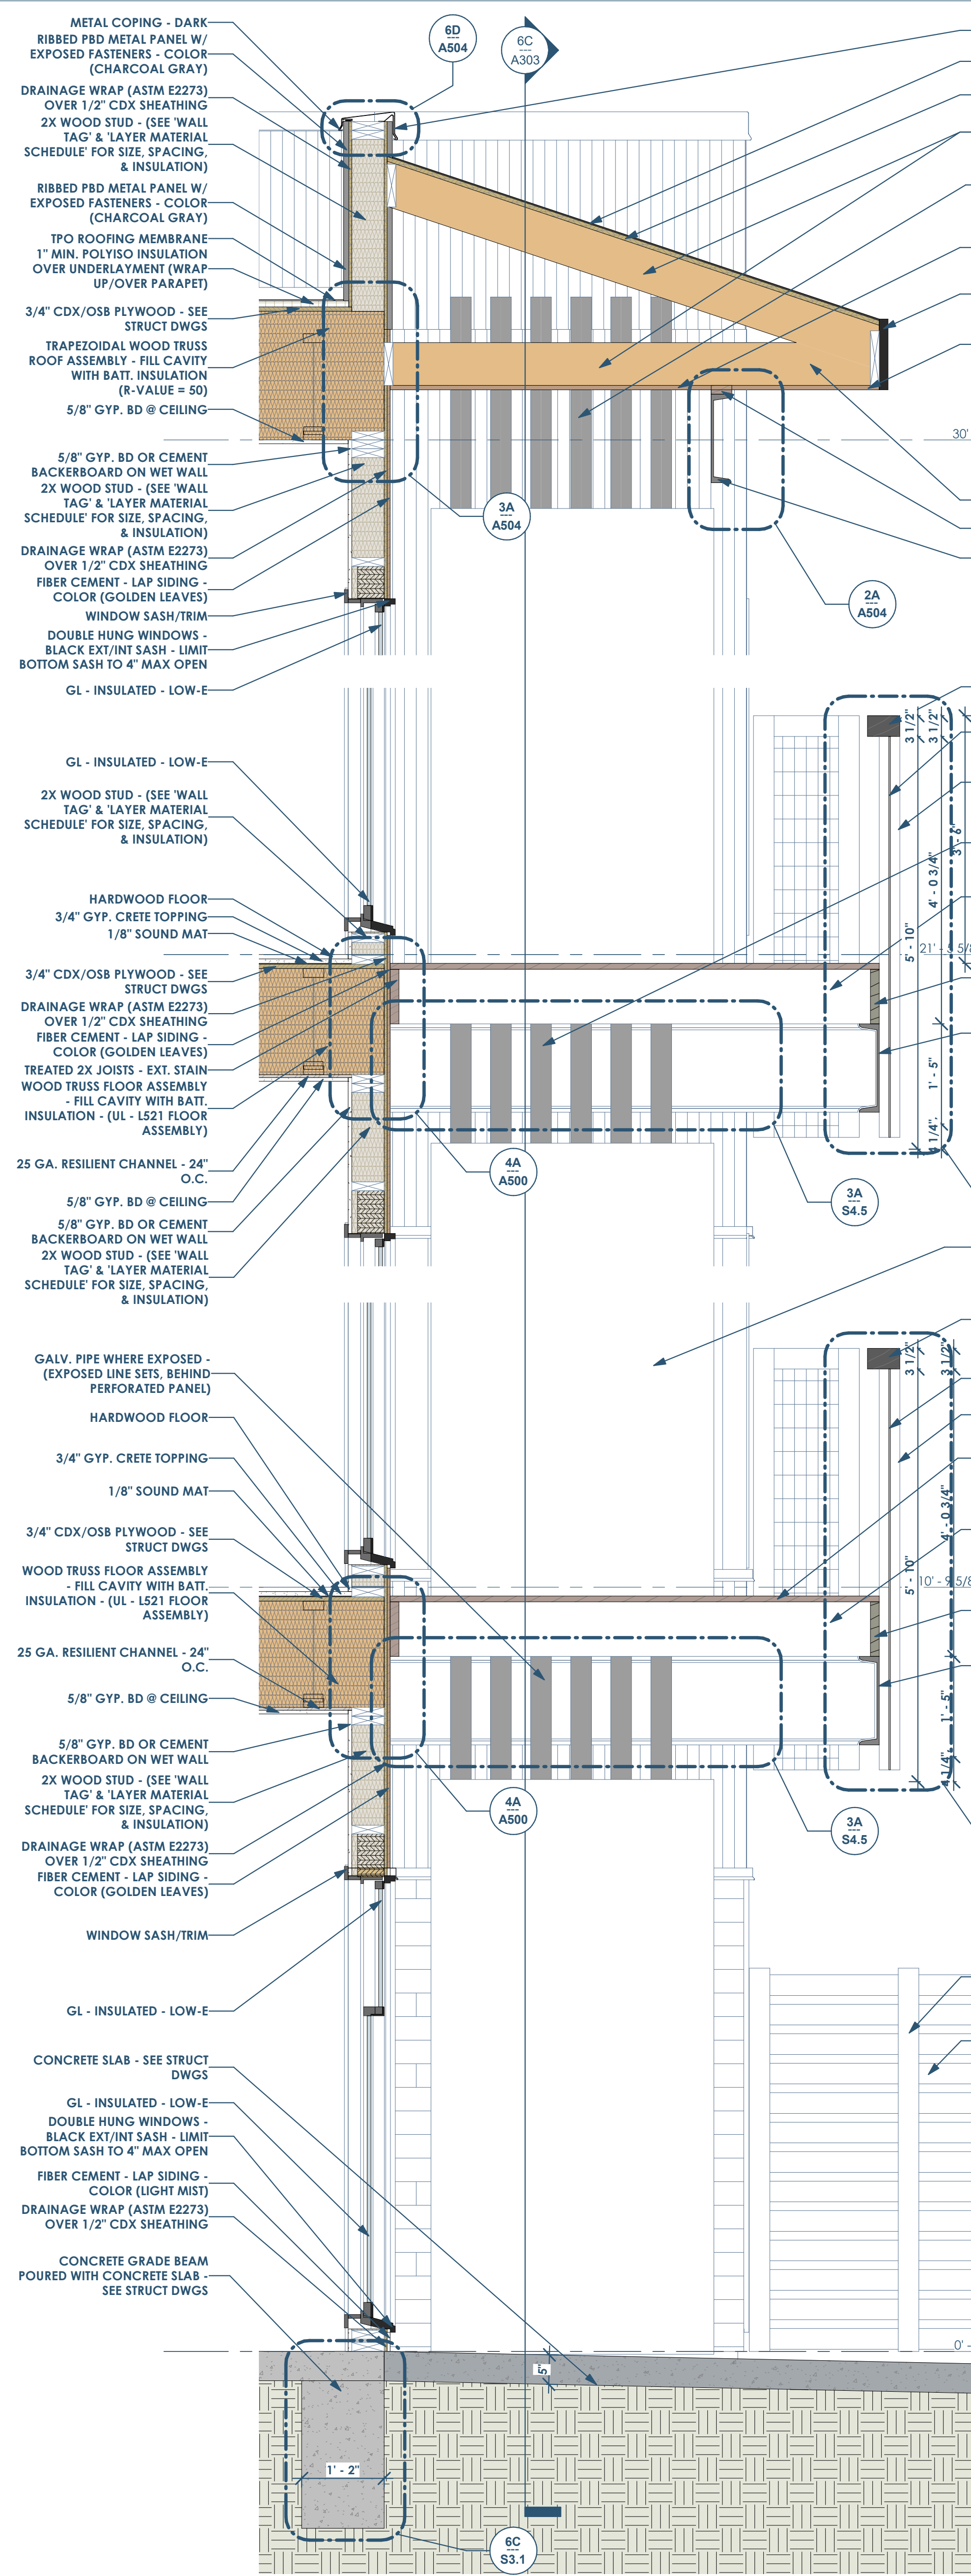

Date	Description
06/10/2022	Issued for Permit

4A
A400
 WALL SECTION - THRU SMALL STUDIO - LOOKING EAST - @ PARAPET WALL
 3/4" = 1'-0"

4A
A400
 WALL SECTION - SOUTH BALCONY
 3/4" = 1'-0"

2A
A400
 WALL SECTION - THRU BALCONY - RAILING
 3/4" = 1'-0"