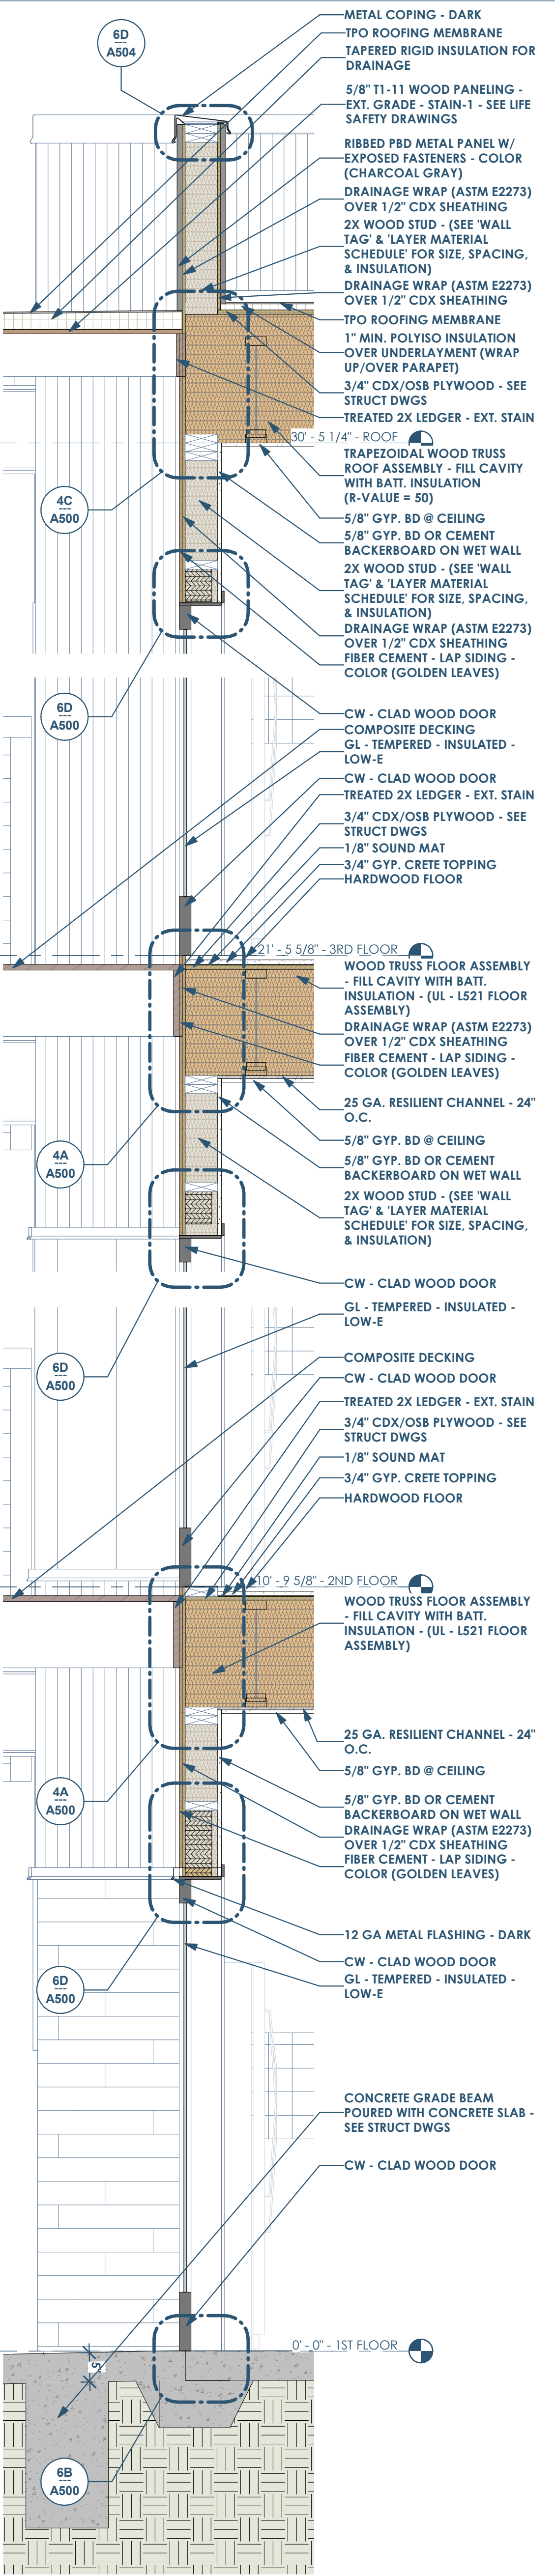

Date	Description
06/10/2022	Issued for Permit

4A
A400
 WALL SECTION - THRU SMALL STUDIO - LOOKING EAST - @ PARAPET WALL
 3/4" = 1'-0"

4A
A400
 WALL SECTION - SOUTH BALCONY
 3/4" = 1'-0"

2A
A400
 WALL SECTION - THRU BALCONY - RAILING
 3/4" = 1'-0"