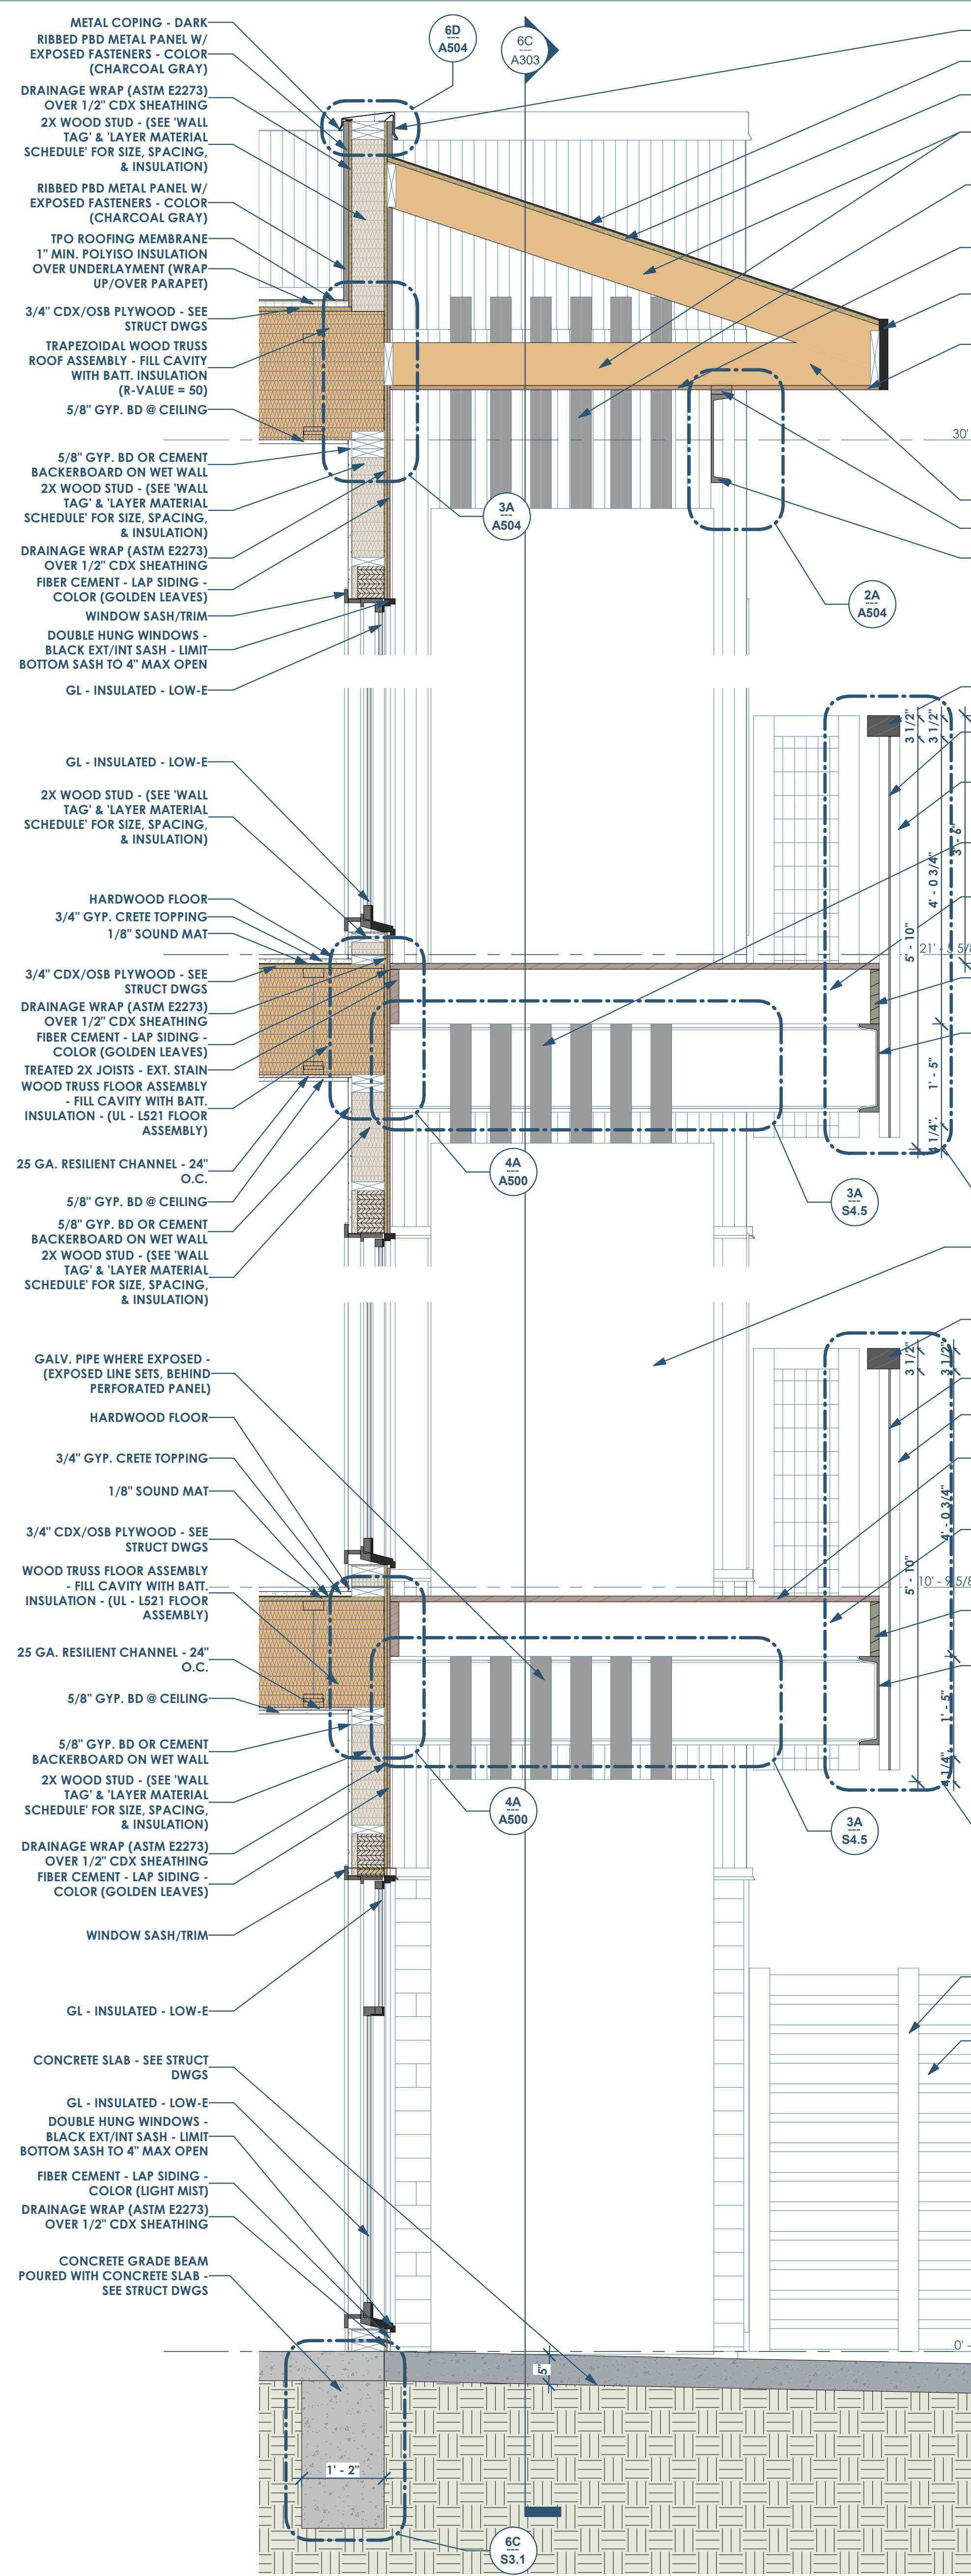

4A WALL SECTION - THRU SMALL STUDIO - LOOKING EAST - @ PARAPET WALL
3/4\"/>

4A WALL SECTION - SOUTH BALCONY
3/4\"/>

2A WALL SECTION - THRU BALCONY - RAILING
3/4\"/>

WALL SECTIONS

Date	Description
06/02/2022	Review before Permit