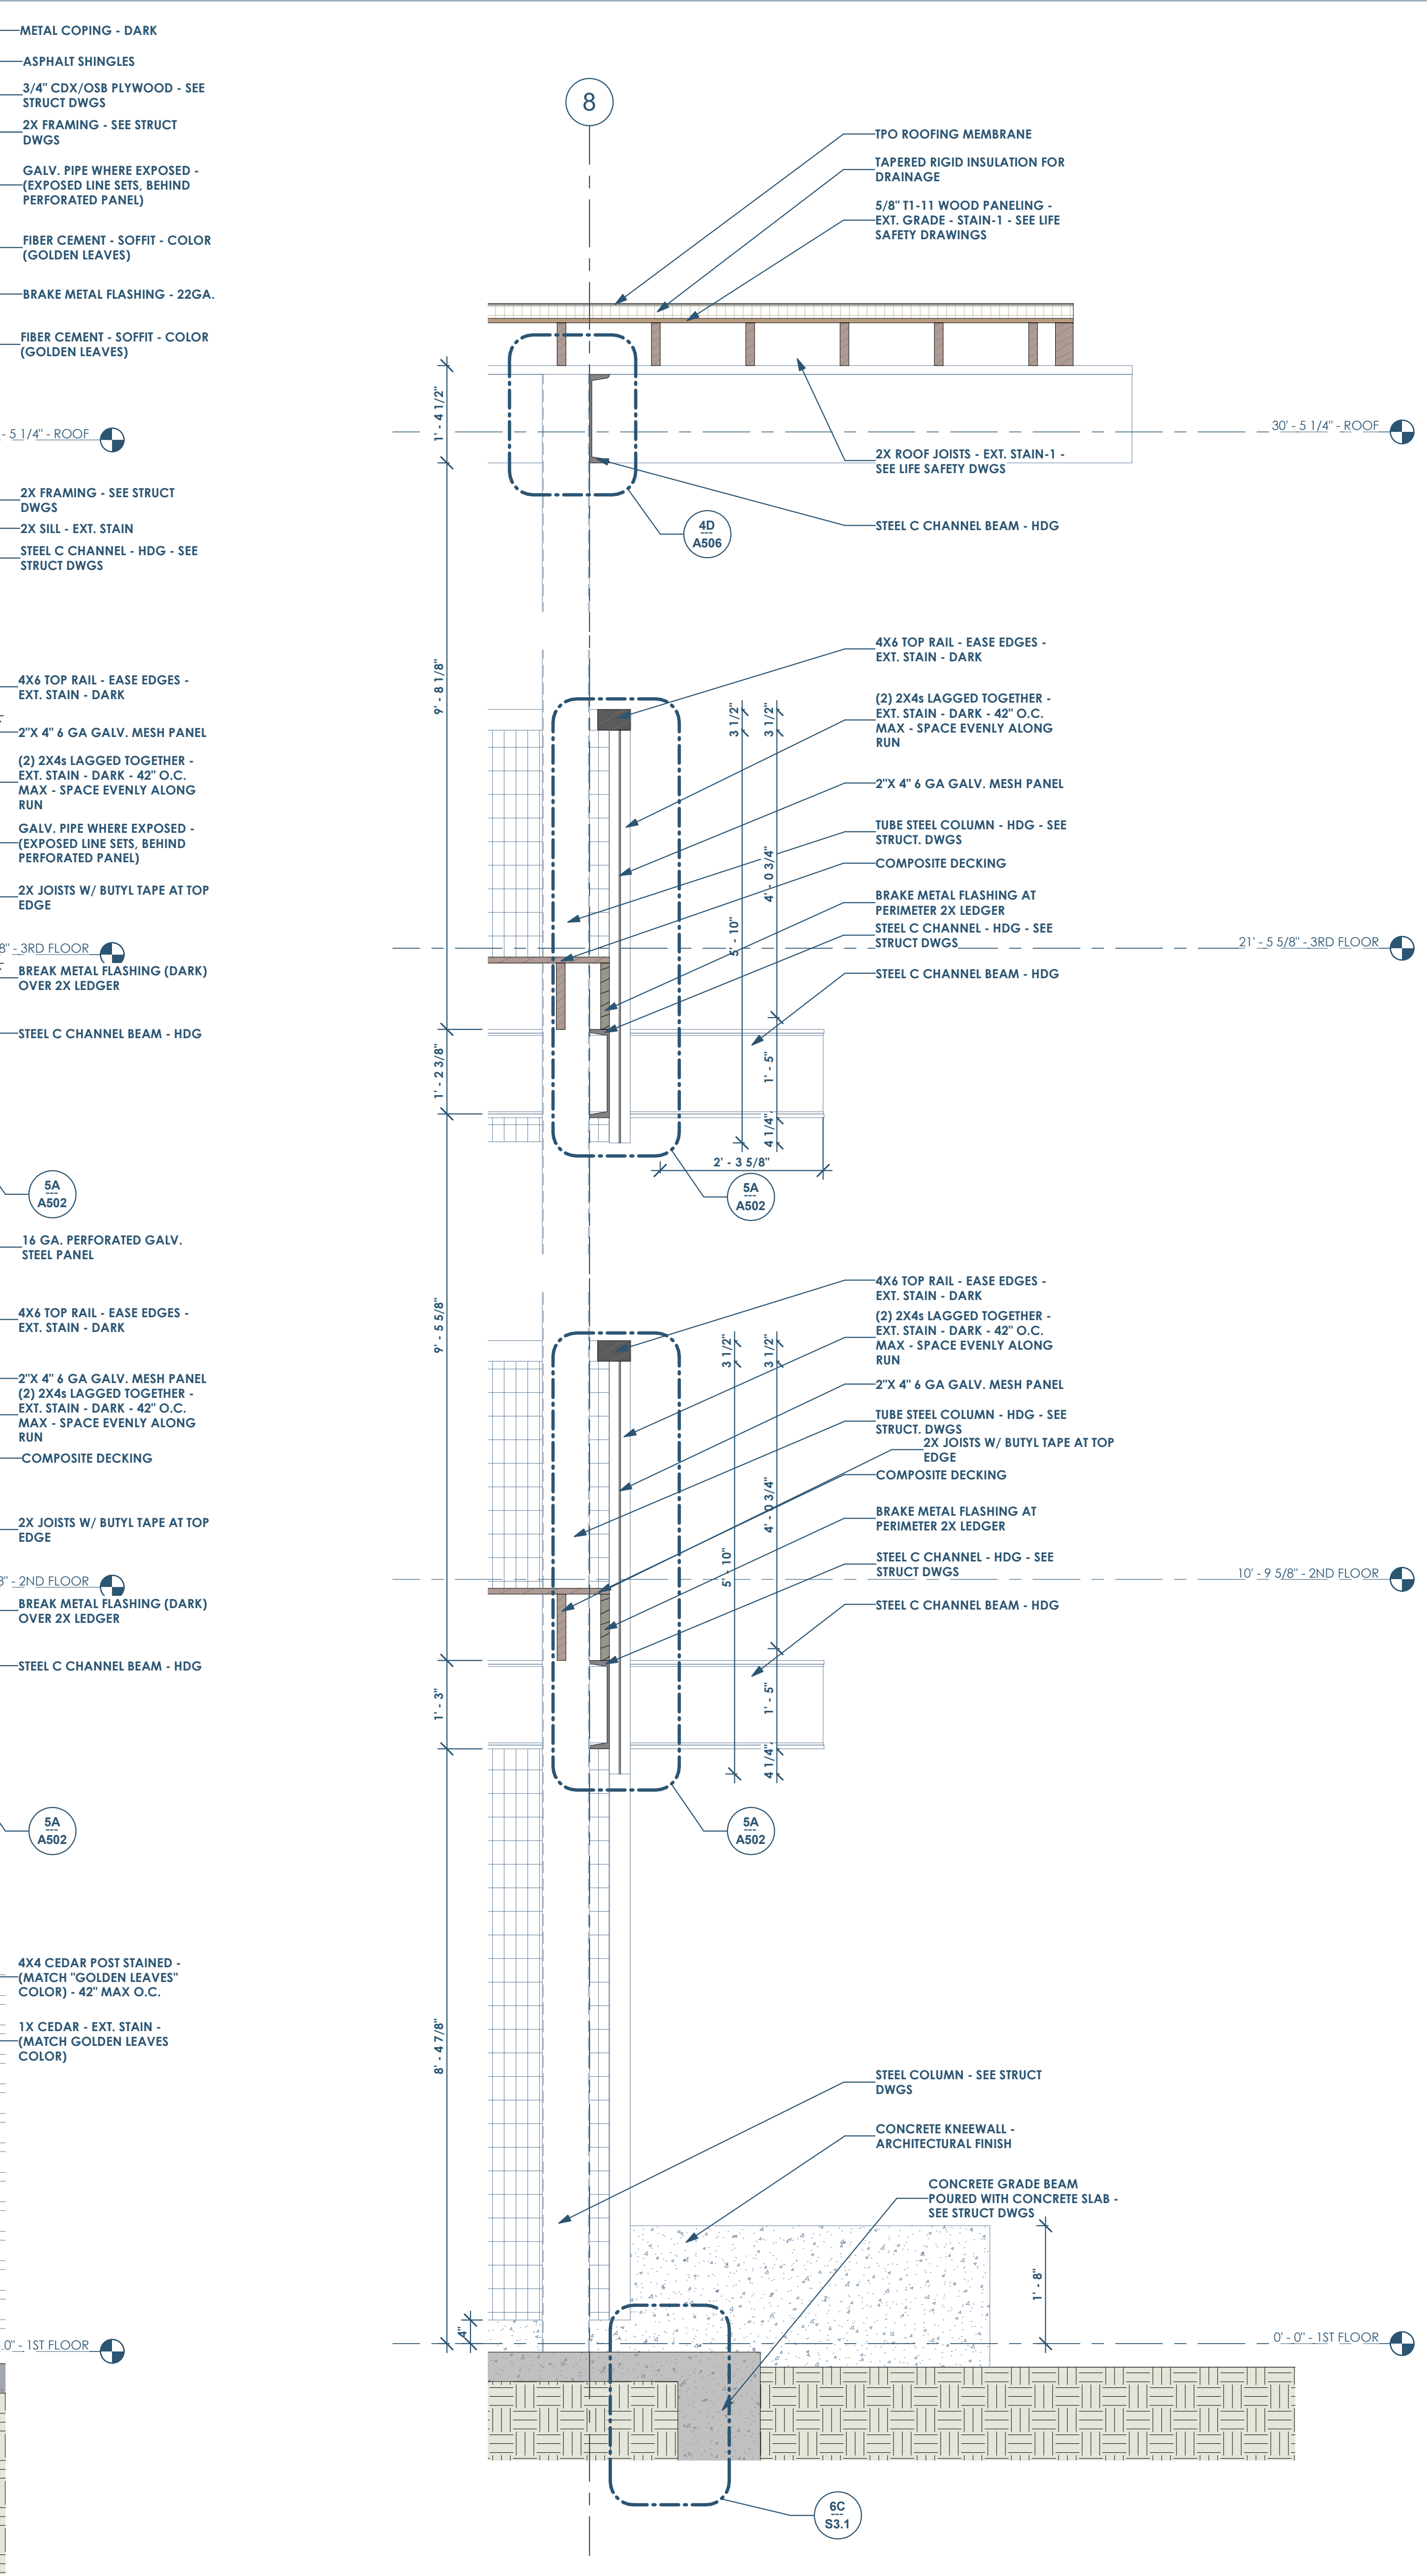

4A WALL SECTION - THRU SMALL STUDIO - LOOKING EAST - @ PARAPET WALL
3/4\"/>

4A WALL SECTION - SOUTH BALCONY
3/4\"/>

2A WALL SECTION - THRU BALCONY - RAILING
3/4\"/>

WALL SECTIONS

Date	Description
06/02/2022	Review before Permit