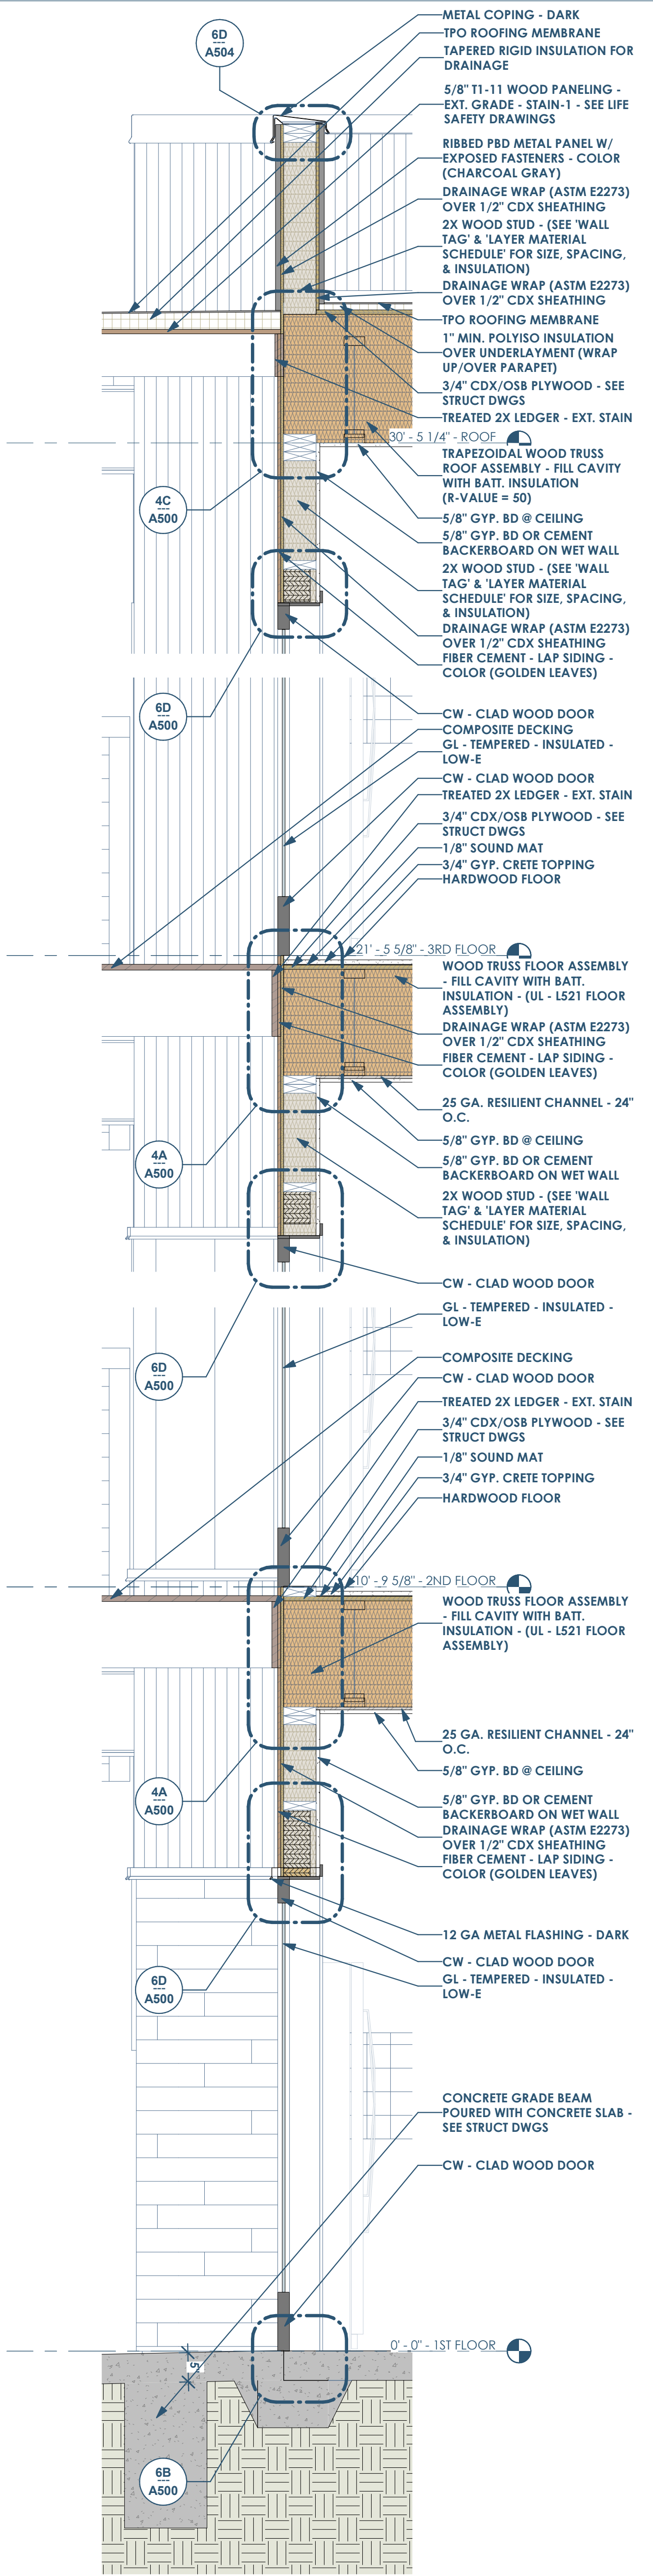

This project, like most OpeningDesign's projects, is open source (Attribution-ShareAlike 4.0 International-CC BY-SA 4.0)-freely available to any party for future use, assuming the terms such as Attribution and ShareAlike are honored.

4A WALL SECTION - THRU SMALL STUDIO - LOOKING EAST - @ PARAPET WALL
3/4\"/>

4A WALL SECTION - SOUTH BALCONY
3/4\"/>

2A WALL SECTION - THRU BALCONY - RAILING
3/4\"/>

WALL SECTIONS

Date	Description
06/02/2022	Review before Permit