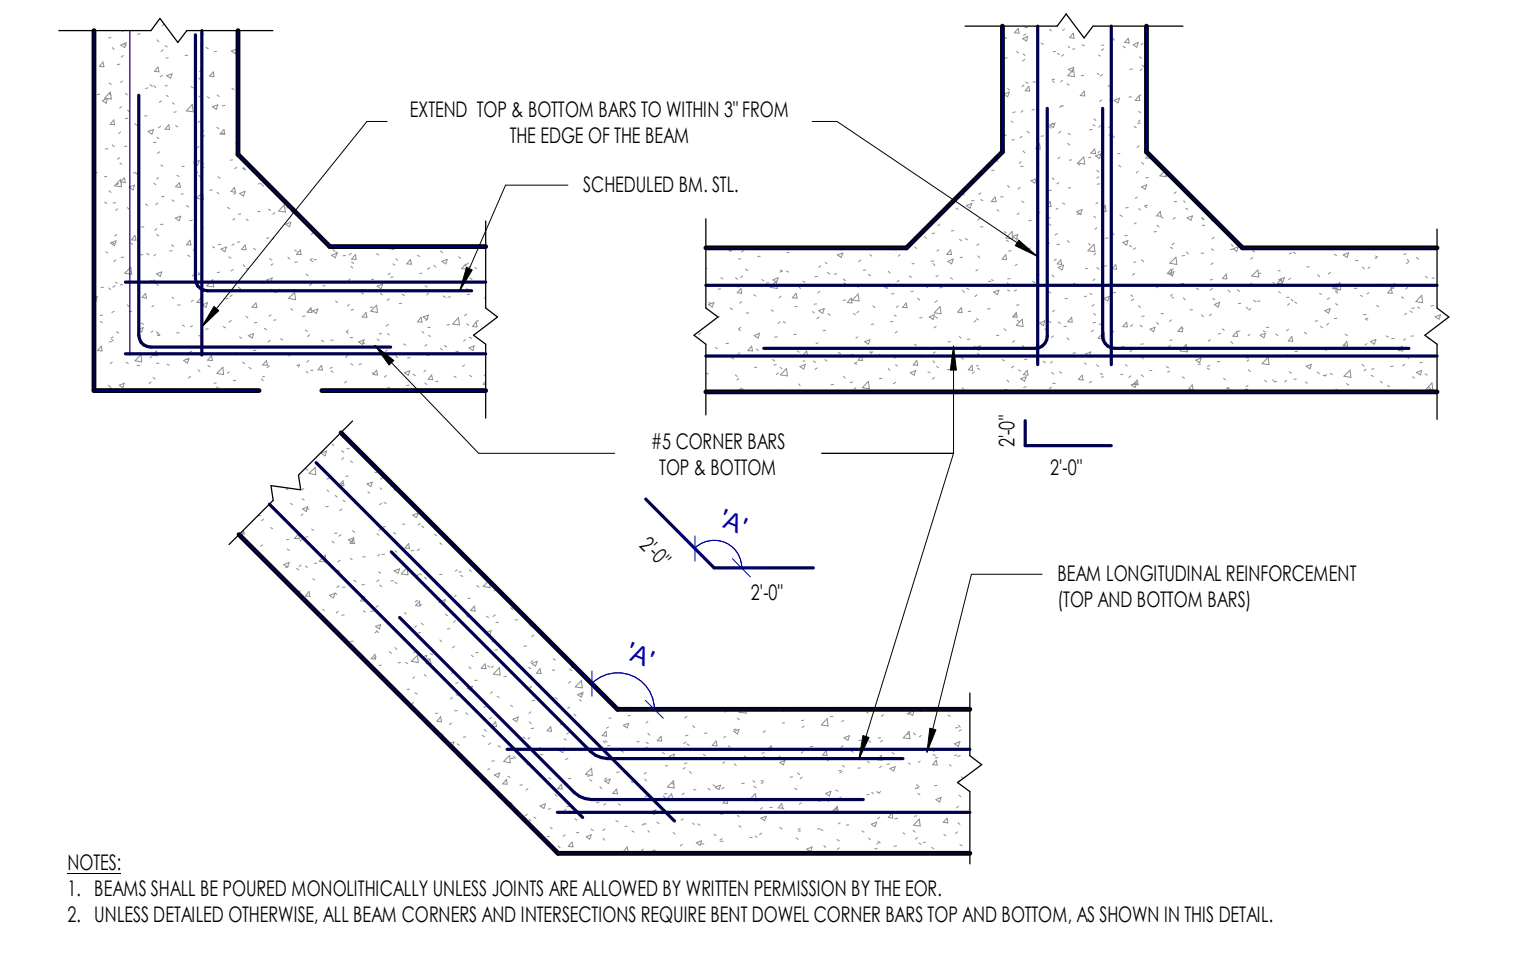

DUDLEY

Structural: Dudley
6102 Imperial Loop Drive
College Station, TX 77845
(979) 777-0720

amc
ENGINEERS

MEP: AMC Engineers
508 E Jackson St # 552
Burnet, TX 78611
info@amcengineers.com

This project, like most OpeningDesign's projects, is open source. (Attribution-ShareAlike 4.0 International-CC BY-SA 4.0)-freely available to any party for future use, assuming the terms such as Attribution and ShareAlike are honored.