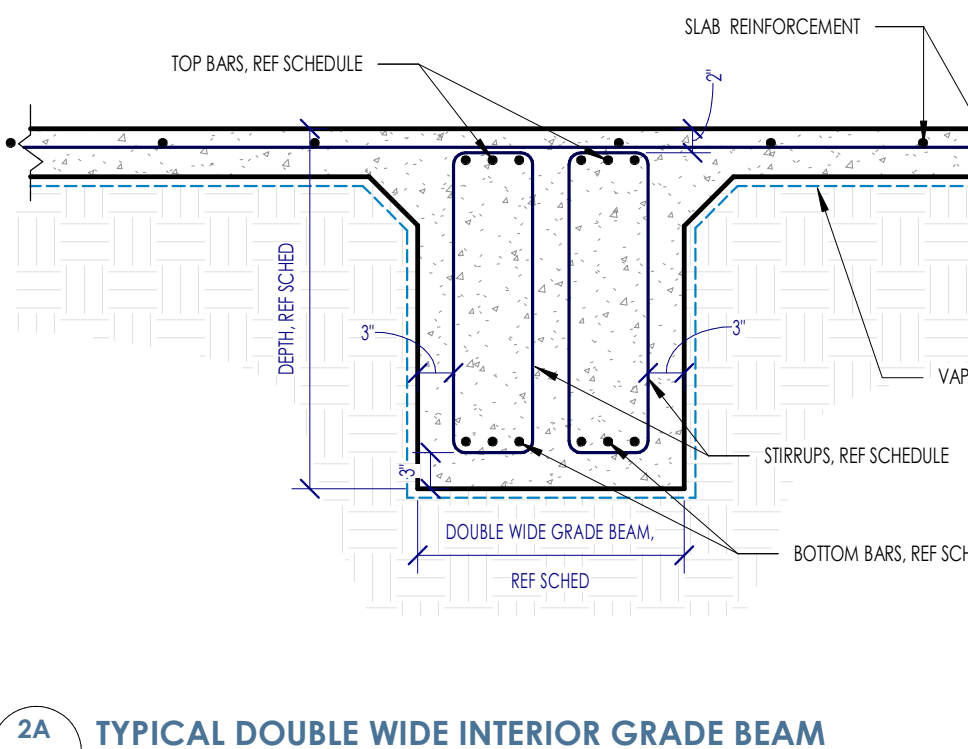

DUDLEY

Structural: Dudley
6102 Imperial Loop Drive
College Station, TX 77845
(979) 777-0720

amc
ENGINEERS

MEP: AMC Engineers
508 E Jackson St # 552
Burnet, TX 78611
info@amcengineers.com

This project, like most OpeningDesign's projects, is open source. (Attribution-ShareAlike 4.0 International-CC BY-SA 4.0)-freely available to any party for future use, assuming the terms such as Attribution and ShareAlike are honored.