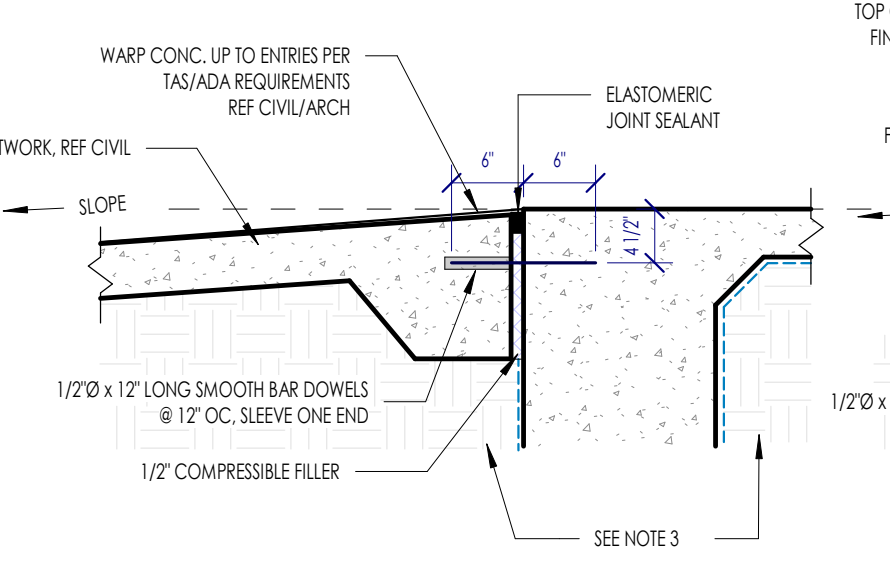

DUDLEY

Structural: Dudley
6102 Imperial Loop Drive
College Station, TX 77845
(979) 777-0720

amc
ENGINEERS

MEP: AMC Engineers
508 E Jackson St # 552
Burnet, TX 78611
info@amcengineers.com

This project, like most OpeningDesign's projects, is open source. (Attribution-ShareAlike 4.0 International-CC BY-SA 4.0)-freely available to any party for future use, assuming the terms such as Attribution and ShareAlike are honored.