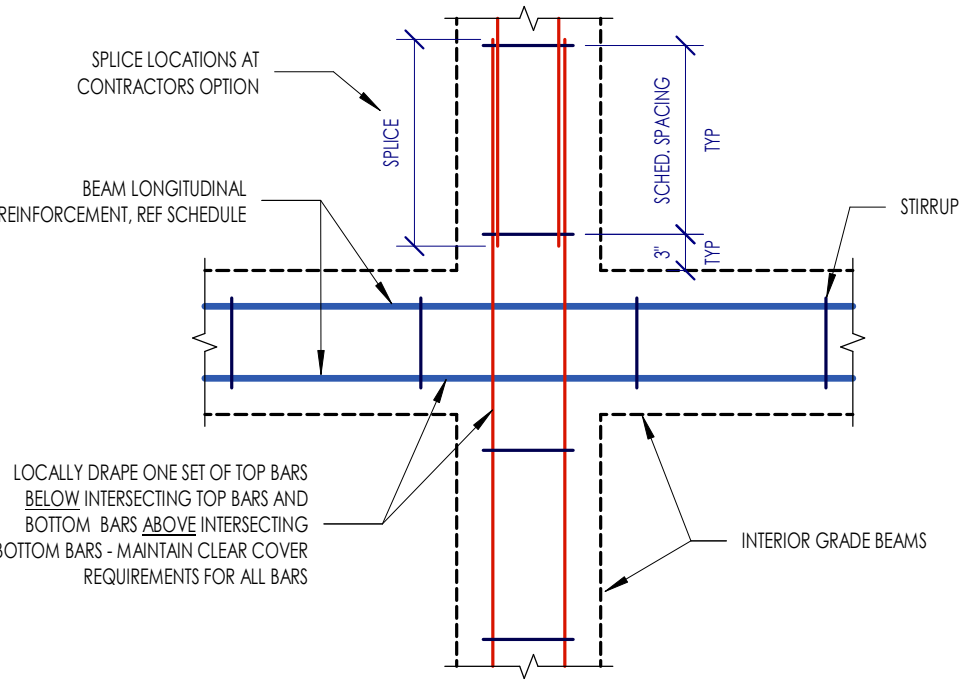

DUDLEY

Structural: Dudley
6102 Imperial Loop Drive
College Station, TX 77845
(979) 777-0720

amc
ENGINEERS

MEP: AMC Engineers
508 E Jackson St # 552
Burnet, TX 78611
info@amcengineers.com

This project, like most OpeningDesign's projects, is open source. (Attribution-ShareAlike 4.0 International-CC BY-SA 4.0)-freely available to any party for future use, assuming the terms such as Attribution and ShareAlike are honored.