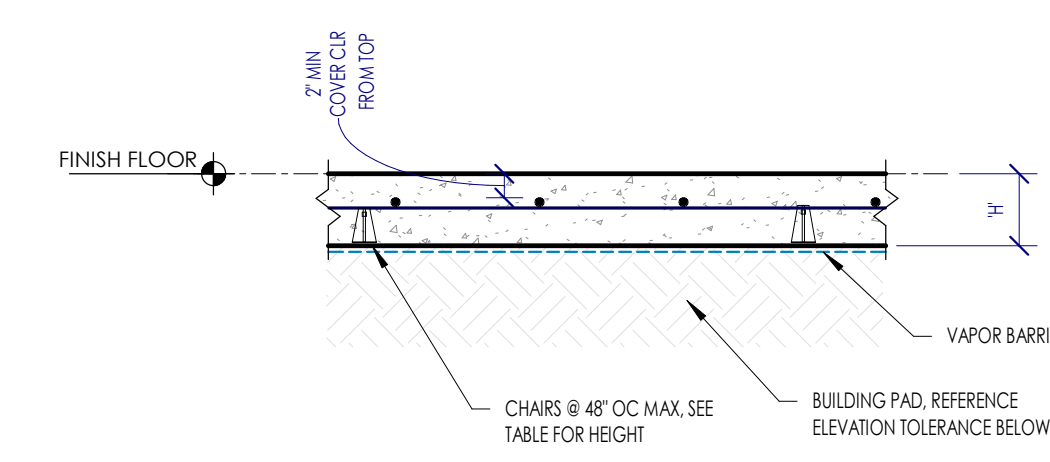

DUDLEY

Structural: Dudley
6102 Imperial Loop Drive
College Station, TX 77845
(979) 777-0720

amc
ENGINEERS

MEP: AMC Engineers
508 E Jackson St # 552
Burnet, TX 78611
info@amcengineers.com

This project, like most OpeningDesign's projects, is open source. (Attribution-ShareAlike 4.0 International-CC BY-SA 4.0)-freely available to any party for future use, assuming the terms such as Attribution and ShareAlike are honored.