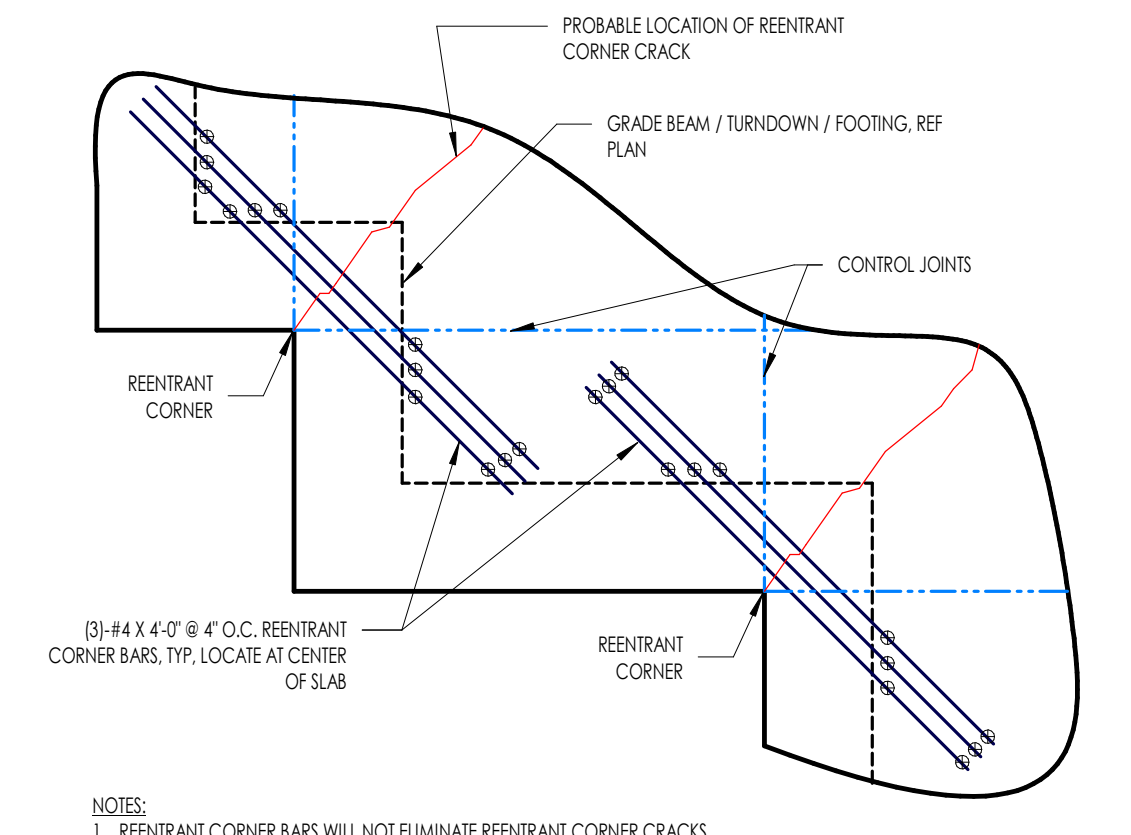

DUDLEY

Structural: Dudley
6102 Imperial Loop Drive
College Station, TX 77845
(979) 777-0720

amc
ENGINEERS

MEP: AMC Engineers
508 E Jackson St # 552
Burnet, TX 78611
info@amcengineers.com

This project, like most OpeningDesign's projects, is open source. (Attribution-ShareAlike 4.0 International-CC BY-SA 4.0)-freely available to any party for future use, assuming the terms such as Attribution and ShareAlike are honored.