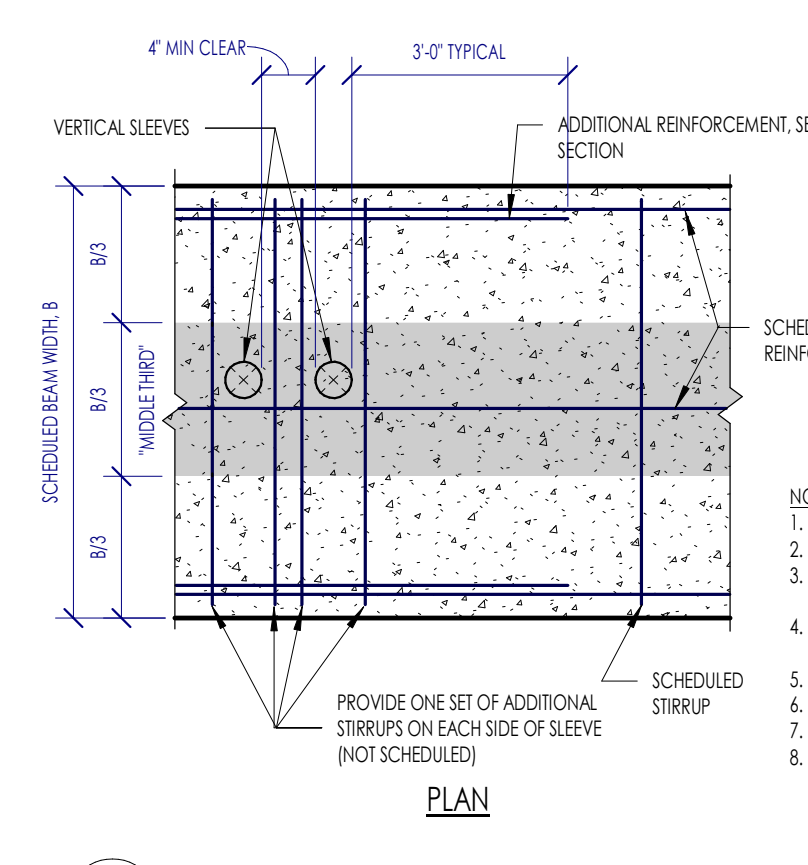

DUDLEY

Structural: Dudley
6102 Imperial Loop Drive
College Station, TX 77845
(979) 777-0720

amc
ENGINEERS

MEP: AMC Engineers
508 E Jackson St # 552
Burnet, TX 78611
info@amcengineers.com

This project, like most OpeningDesign's projects, is open source. (Attribution-ShareAlike 4.0 International-CC BY-SA 4.0)-freely available to any party for future use, assuming the terms such as Attribution and ShareAlike are honored.