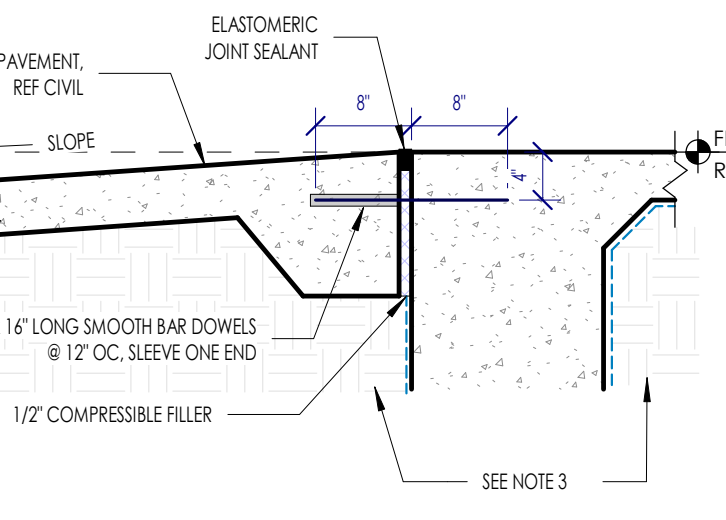

DUDLEY

Structural: Dudley
6102 Imperial Loop Drive
College Station, TX 77845
(979) 777-0720

amc
ENGINEERS

MEP: AMC Engineers
508 E Jackson St # 552
Burnet, TX 78611
info@amcengineers.com

This project, like most OpeningDesign's projects, is open source. (Attribution-ShareAlike 4.0 International-CC BY-SA 4.0)-freely available to any party for future use, assuming the terms such as Attribution and ShareAlike are honored.