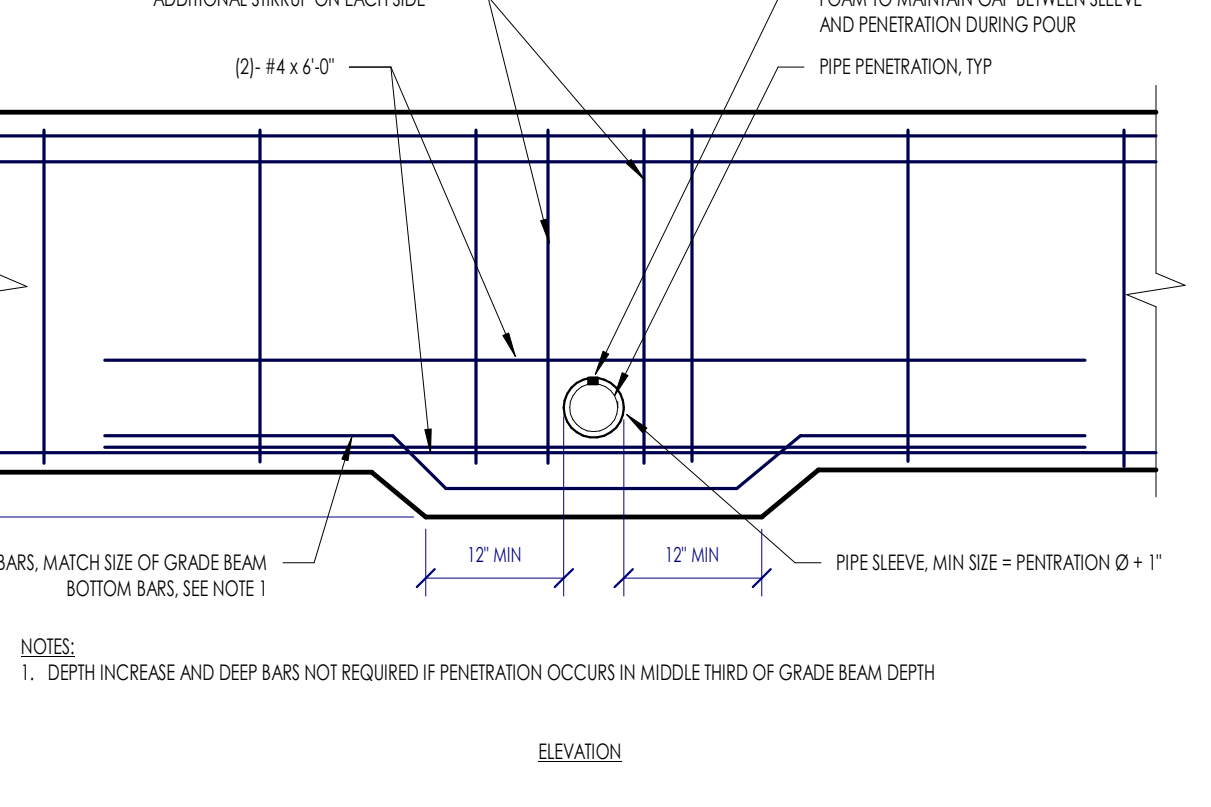

DUDLEY

Structural: Dudley
6102 Imperial Loop Drive
College Station, TX 77845
(979) 777-0720

amc
ENGINEERS

MEP: AMC Engineers
508 E Jackson St # 552
Burnet, TX 78611
info@amcengineers.com

This project, like most OpeningDesign's projects, is open source. (Attribution-ShareAlike 4.0 International-CC BY-SA 4.0)-freely available to any party for future use, assuming the terms such as Attribution and ShareAlike are honored.