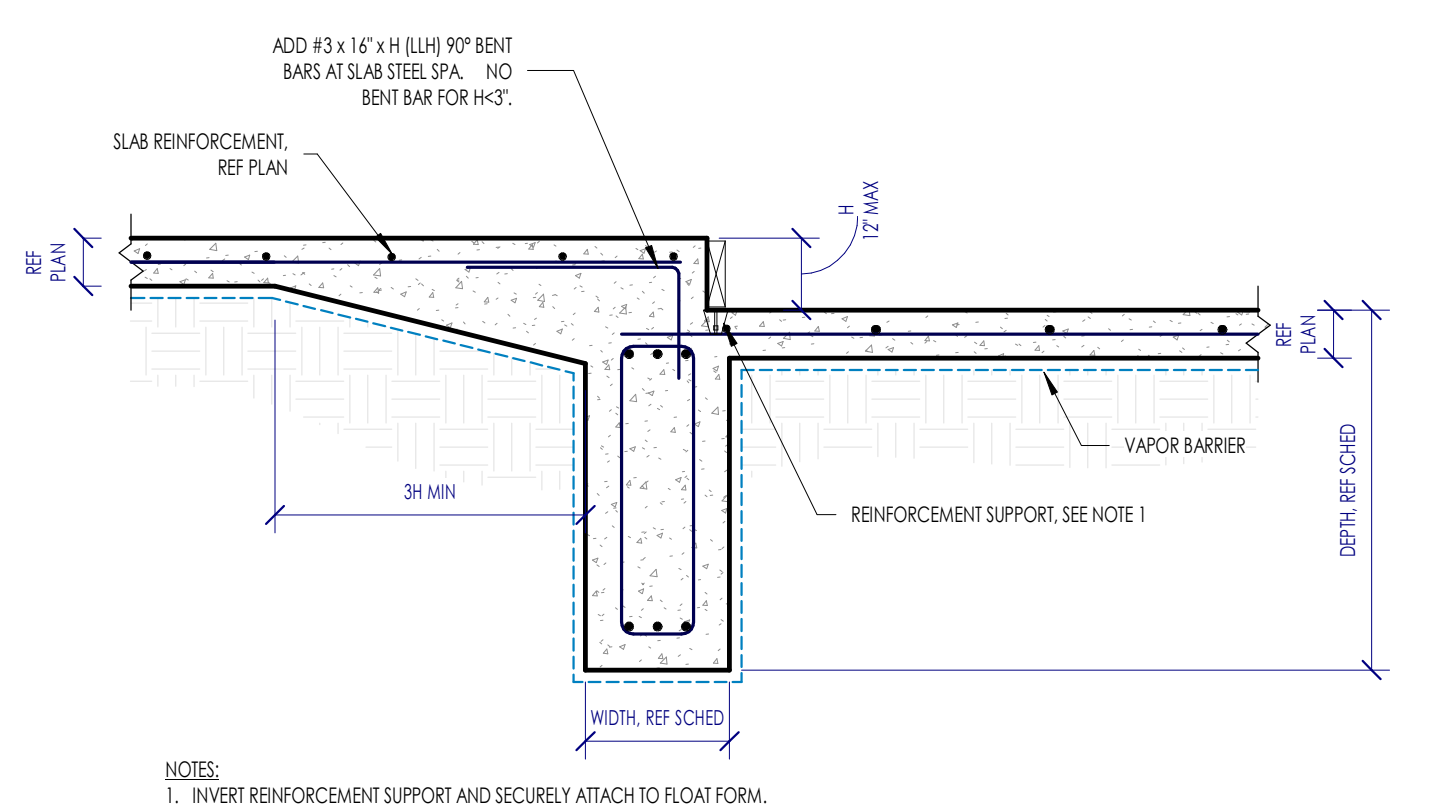

DUDLEY

Structural: Dudley
6102 Imperial Loop Drive
College Station, TX 77845
(979) 777-0720

amc
ENGINEERS

MEP: AMC Engineers
508 E Jackson St # 552
Burnet, TX 78611
info@amcengineers.com

This project, like most OpeningDesign's projects, is open source. (Attribution-ShareAlike 4.0 International-CC BY-SA 4.0)-freely available to any party for future use, assuming the terms such as Attribution and ShareAlike are honored.