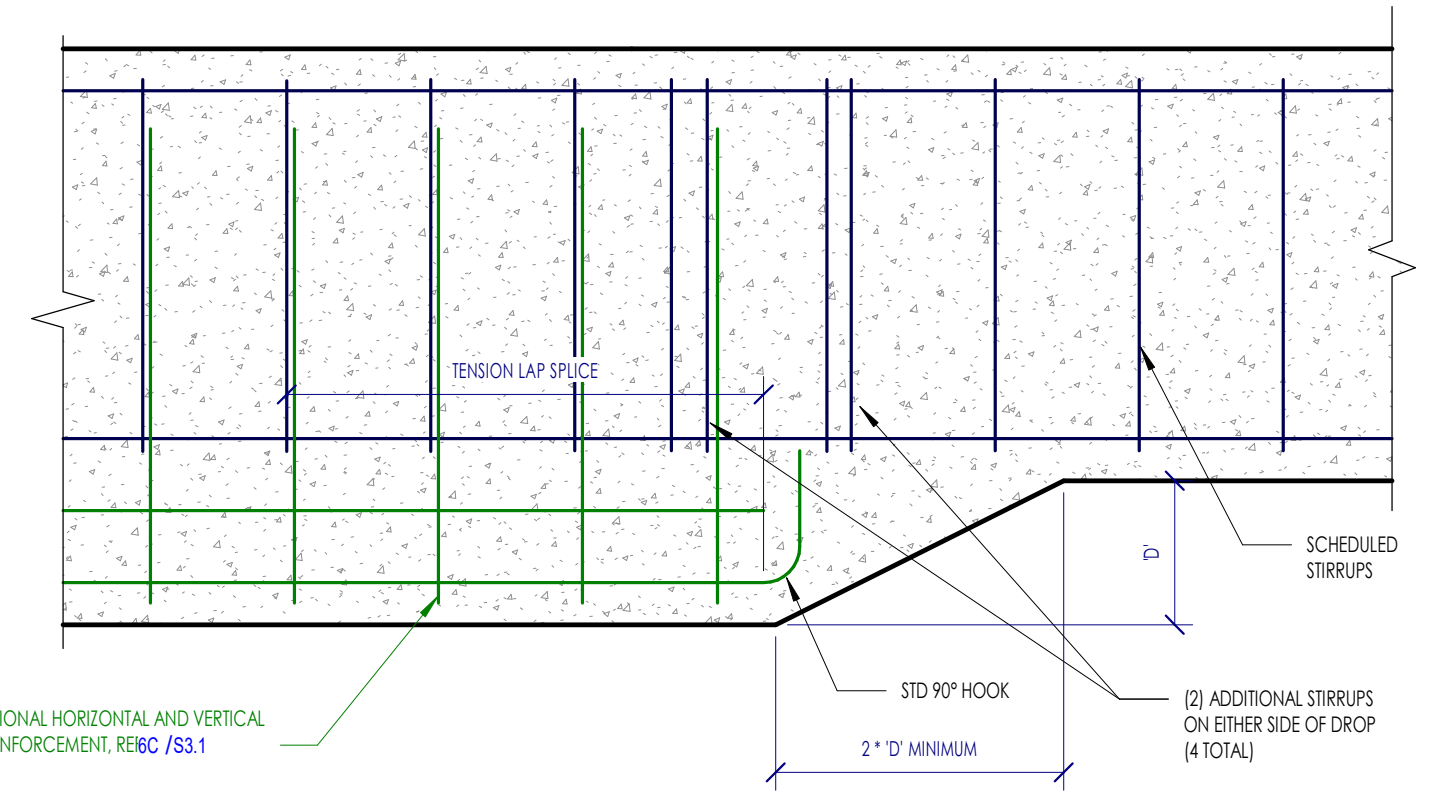

DUDLEY

Structural: Dudley
6102 Imperial Loop Drive
College Station, TX 77845
(979) 777-0720

amc
ENGINEERS

MEP: AMC Engineers
508 E Jackson St # 552
Burnet, TX 78611
info@amcengineers.com

This project, like most OpeningDesign's projects, is open source. (Attribution-ShareAlike 4.0 International-CC BY-SA 4.0)-freely available to any party for future use, assuming the terms such as Attribution and ShareAlike are honored.