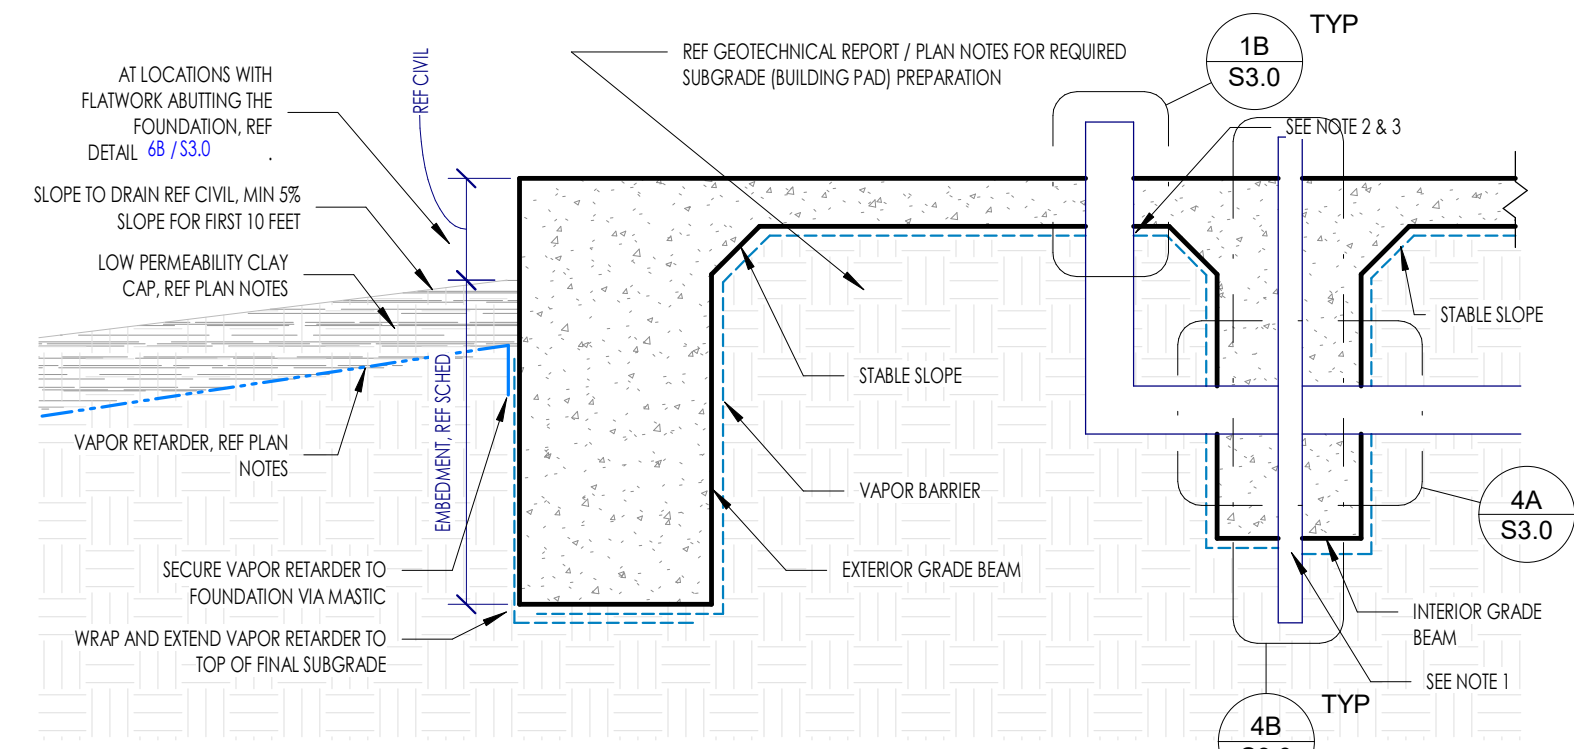

DUDLEY

Structural: Dudley
6102 Imperial Loop Drive
College Station, TX 77845
(979) 777-0720

amc
ENGINEERS

MEP: AMC Engineers
508 E Jackson St # 552
Burnet, TX 78611
info@amcengineers.com

This project, like most OpeningDesign's projects, is open source. (Attribution-ShareAlike 4.0 International-CC BY-SA 4.0)-freely available to any party for future use, assuming the terms such as Attribution and ShareAlike are honored.