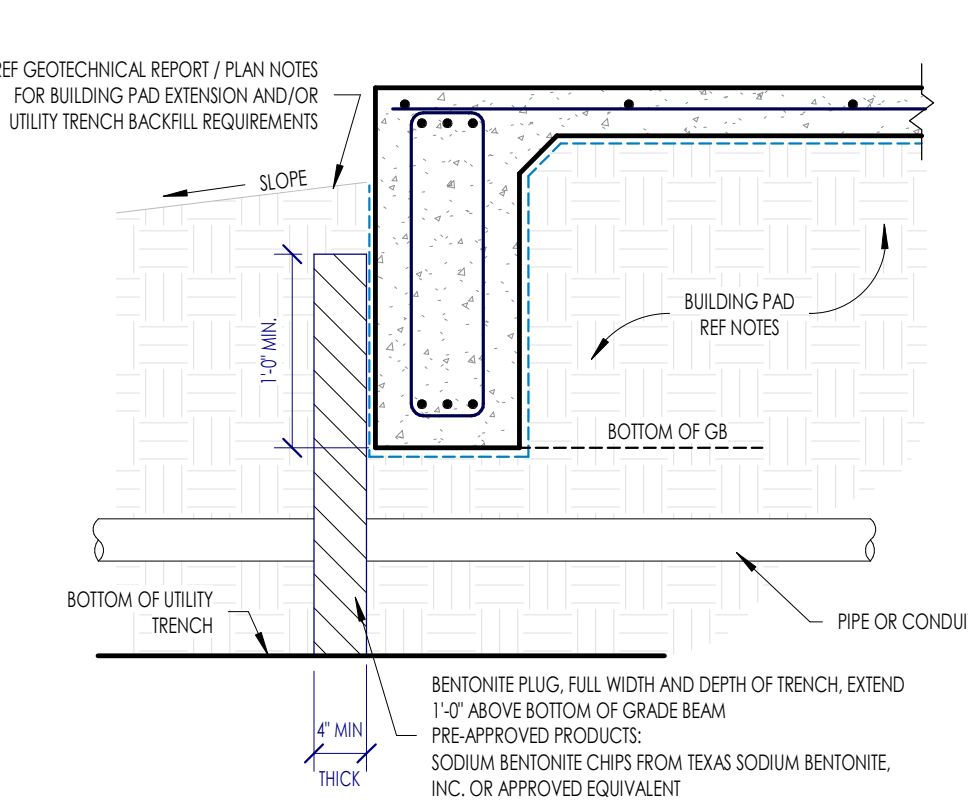

DUDLEY

Structural: Dudley
6102 Imperial Loop Drive
College Station, TX 77845
(979) 777-0720

amc
ENGINEERS

MEP: AMC Engineers
508 E Jackson St # 552
Burnet, TX 78611
info@amcengineers.com

This project, like most OpeningDesign's projects, is open source. (Attribution-ShareAlike 4.0 International-CC BY-SA 4.0)-freely available to any party for future use, assuming the terms such as Attribution and ShareAlike are honored.