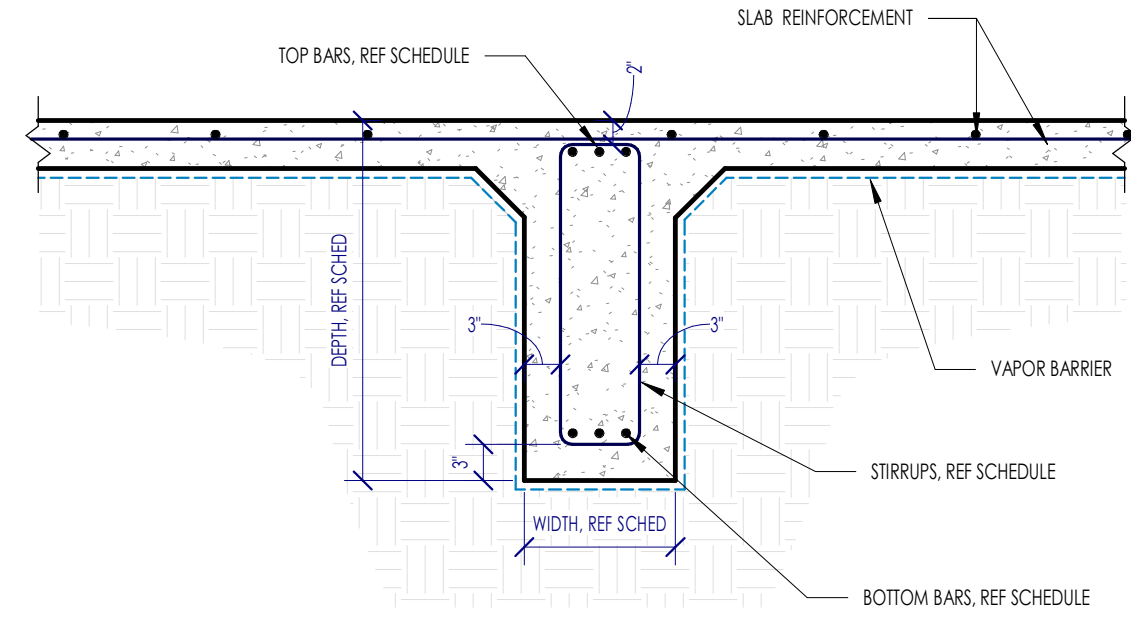

DUDLEY

Structural: Dudley
6102 Imperial Loop Drive
College Station, TX 77845
(979) 777-0720

amc
ENGINEERS

MEP: AMC Engineers
508 E Jackson St # 552
Burnet, TX 78611
info@amcengineers.com

This project, like most OpeningDesign's projects, is open source. (Attribution-ShareAlike 4.0 International-CC BY-SA 4.0)-freely available to any party for future use, assuming the terms such as Attribution and ShareAlike are honored.