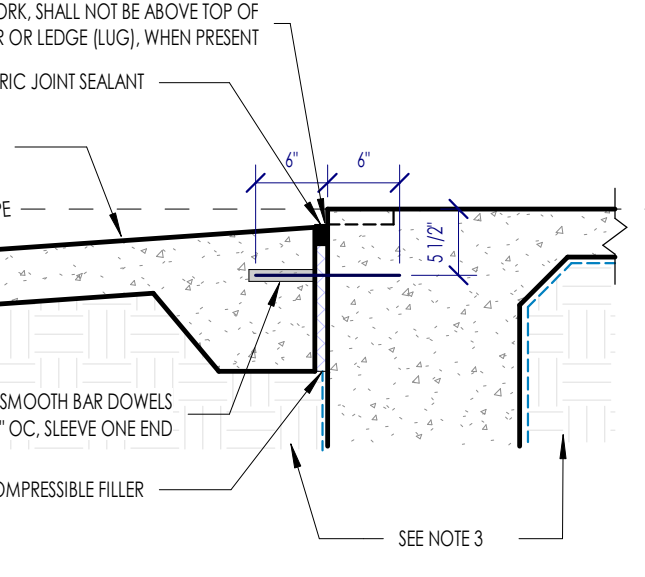

DUDLEY

Structural: Dudley
6102 Imperial Loop Drive
College Station, TX 77845
(979) 777-0720

amc
ENGINEERS

MEP: AMC Engineers
508 E Jackson St # 552
Burnet, TX 78611
info@amcengineers.com

This project, like most OpeningDesign's projects, is open source. (Attribution-ShareAlike 4.0 International-CC BY-SA 4.0)-freely available to any party for future use, assuming the terms such as Attribution and ShareAlike are honored.