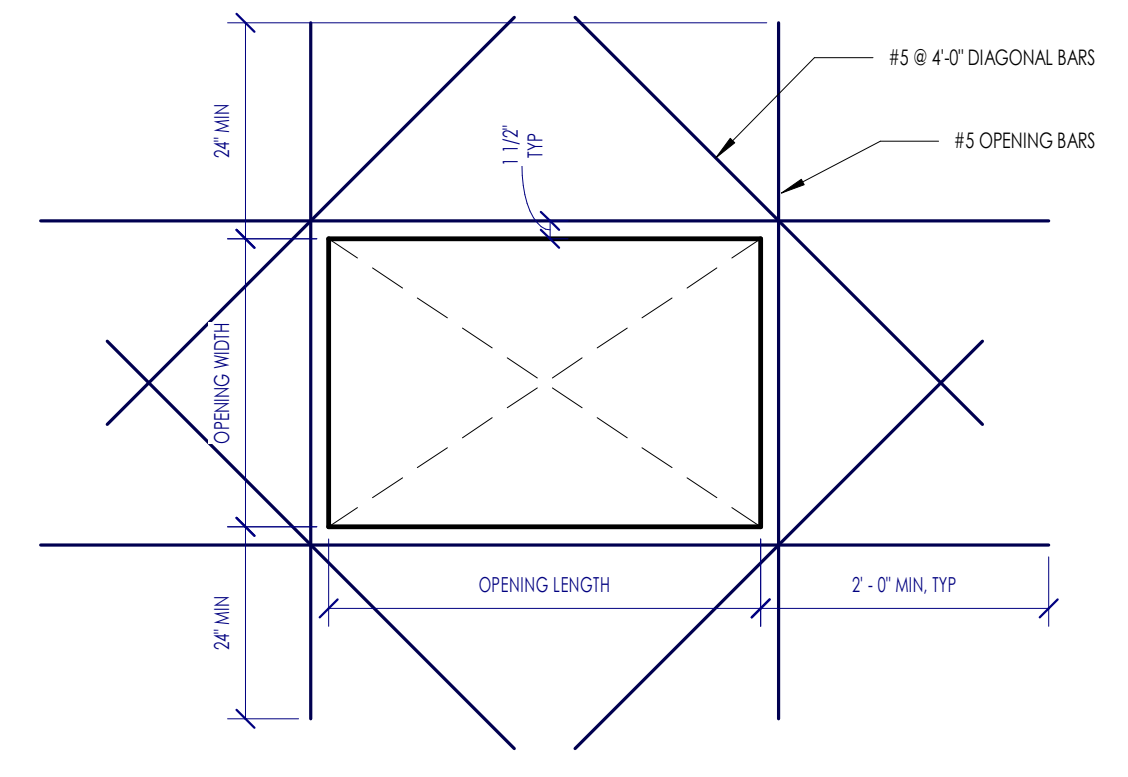

DUDLEY

Structural: Dudley
6102 Imperial Loop Drive
College Station, TX 77845
(979) 777-0720

amc
ENGINEERS

MEP: AMC Engineers
508 E Jackson St # 552
Burnet, TX 78611
info@amcengineers.com

This project, like most OpeningDesign's projects, is open source. (Attribution-ShareAlike 4.0 International-CC BY-SA 4.0)-freely available to any party for future use, assuming the terms such as Attribution and ShareAlike are honored.