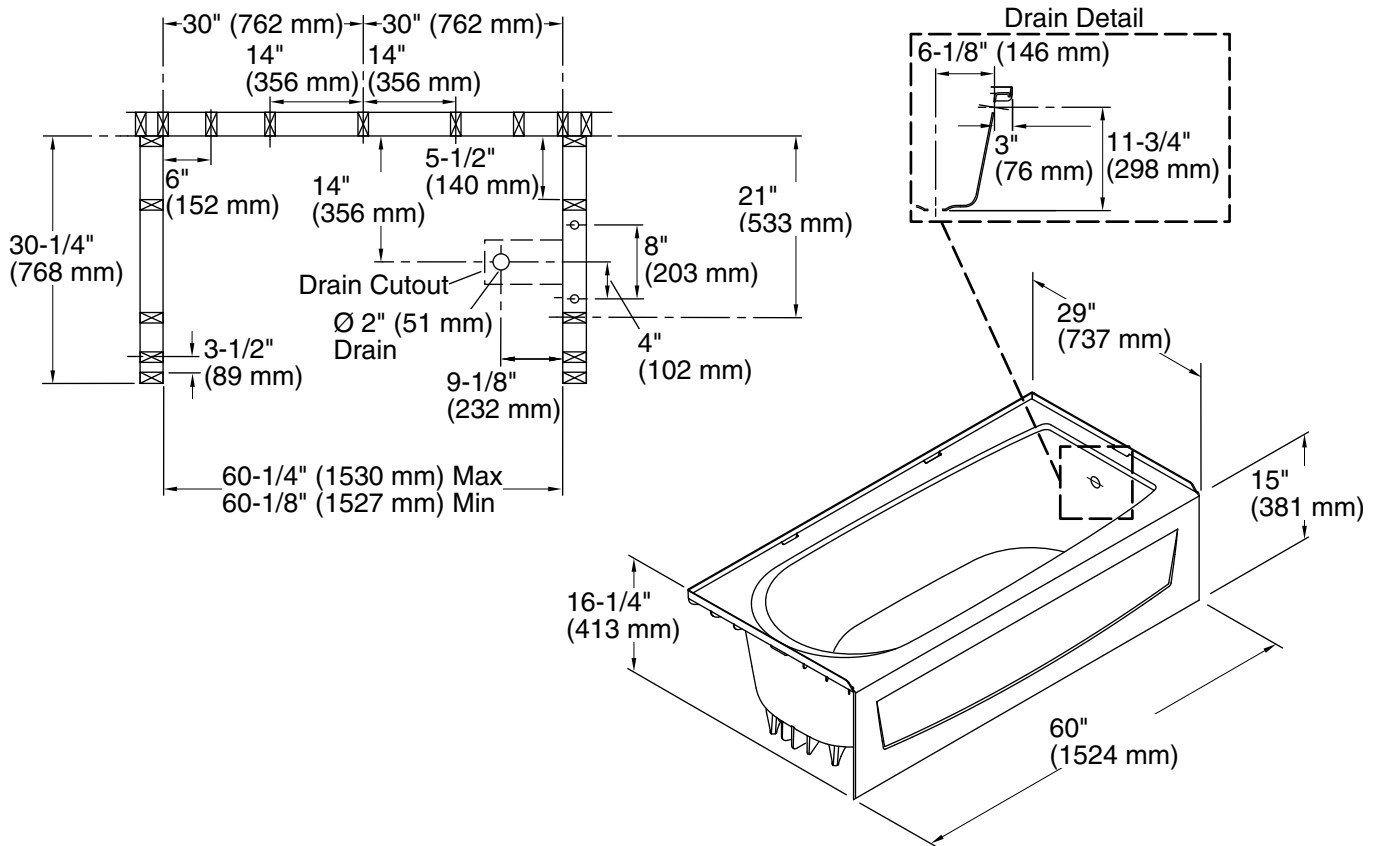

### Technical Information

All product dimensions are nominal.

Installation:	Three-wall alcove
Drain location:	Right
Basin area, bottom:	21" x 39" (533 mm x 991 mm)
Basin area, top:	24" x 53" (610 mm x 1346 mm)
Water depth:	10-1/4" (260 mm)
Water capacity:	35 gal (132.5 L)
Minimum flat for door:	1-3/4" (44 mm)